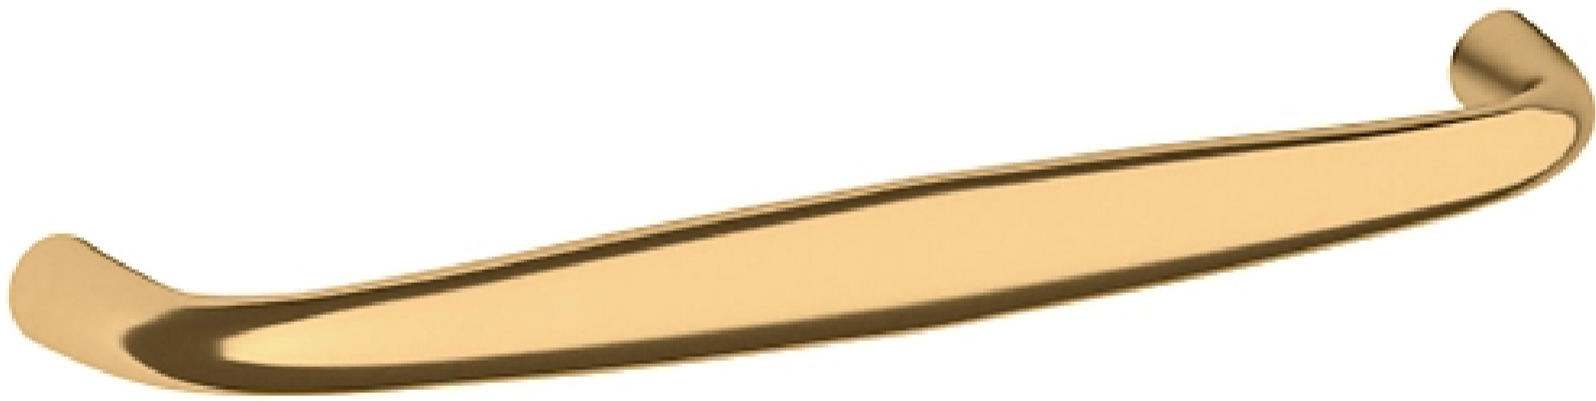

# 4401 OVAL PULL

6" CTC

## SPECIFICATIONS

STYLE	Traditional
PARTIAL MODEL	4401.031

# 4401 OVAL PULL

### SPECIFICATIONS

STYLE	Traditional
PARTIAL MODEL	4401.031