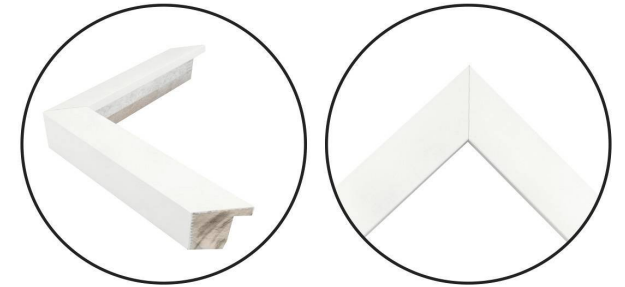

WENDOVER ART GROUP

ITEM NUMBER : **WLA2124**

TITLE : **Twists and Turns 1**

OUTWARD DIMENSION (W X H) : **33.75" x 33.75"**

FRAME (WIDTH X DEPTH) : **M0956 | 1.13" x 1.75"**

FRAME FINISH : **Standard Frame**

Matte White

DESCRIPTION :

**Giclee on Watercolor Paper, Deckled and Floated on Mat,
Framed in Shadowbox**