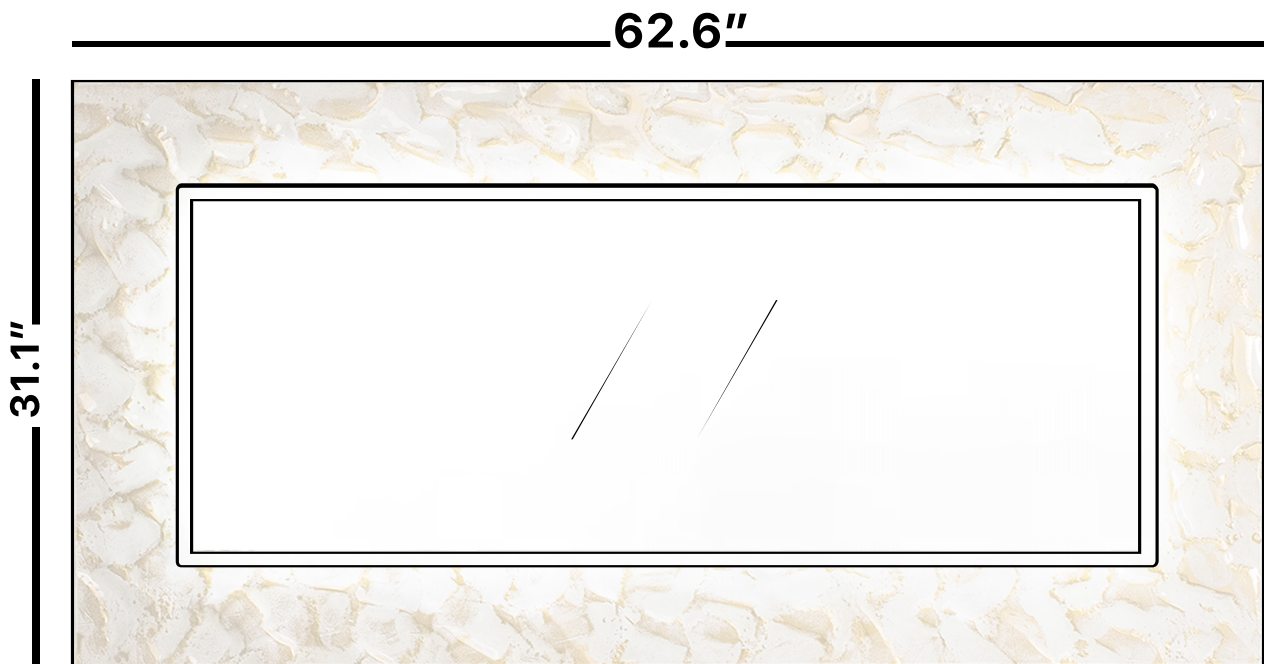

Category: Mirror
Material: Crystal
Dimensions: 62.6"(L) x 31.1"(H)

Description: Luxury LED lighted crystal bathroom mirror in white and gold finish

*Numbers are in inches

SCHEDA MONTAGGIO ASSEMBLY INSTRUCTIONS

Wall Hanger

X2

Wall Anchor

X2

Head Screw

X2

**1. Mount the wall-hangers on the wall,
the mirror can be horizontal or vertical hanging.**

2. Wiring and power connection.

3. Hang the mirror on the wall-hangers.