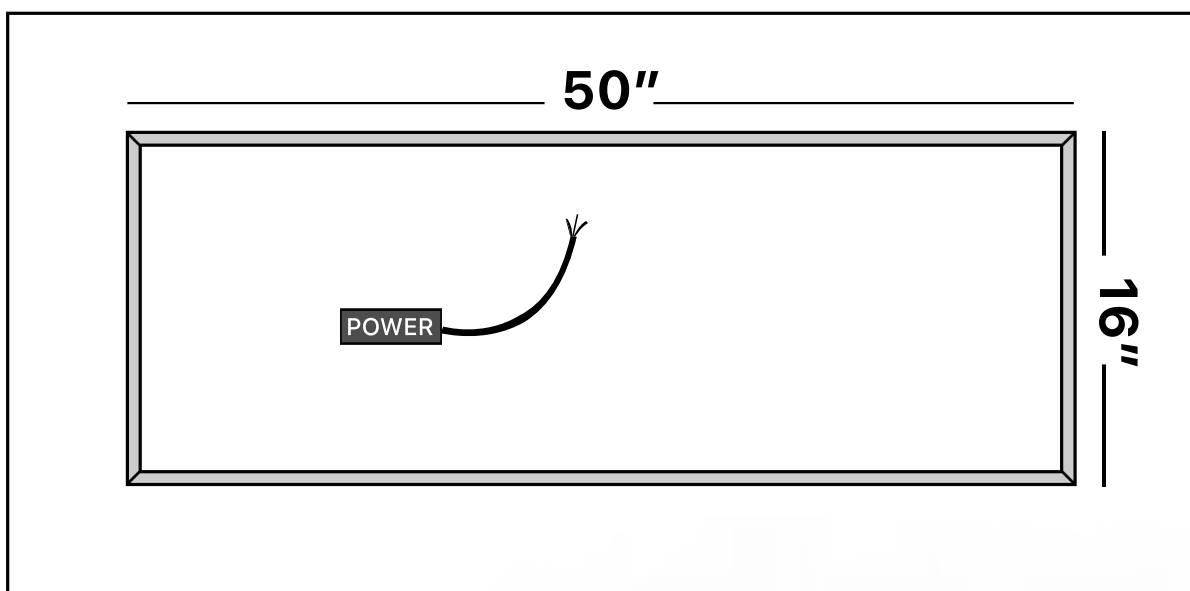

Category: Mirror
Material: Crystal
Dimensions: 62.6"(L) x 31.1"(H)

Description: Luxury LED lighted crystal bathroom mirror in white and gold finish

*Numbers are in inches

SCHEDA MONTAGGIO ASSEMBLY INSTRUCTIONS

Wall Hanger

X2

Wall Anchor

X2

Head Screw

X2

**1. Mount the wall-hangers on the wall,
the mirror can be horizontal or vertical hanging.**

2. Wiring and power connection.