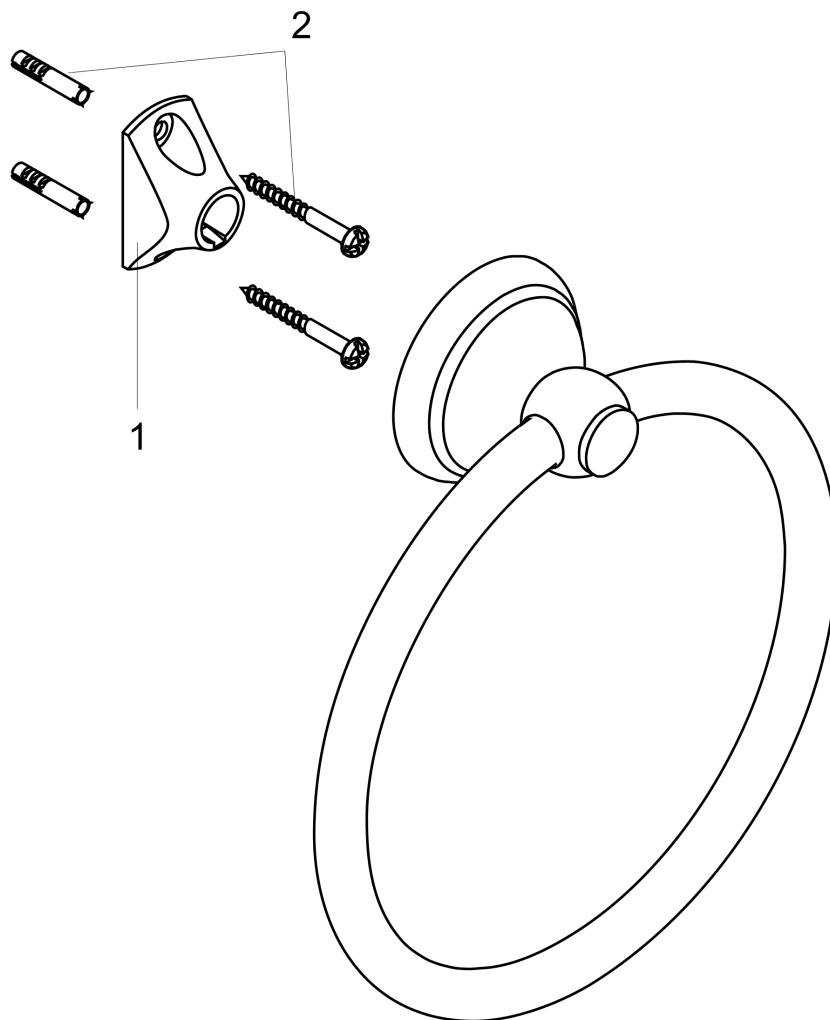

**C Accessories**

**Towel Ring**

Finishes : **chrome** Part no. : **06095000**

**Description**

**Features**

- Wall-mounted
- Brass
- Metal holder
- Arms swivel independently
- concealed fastening

**Item details**

List Price \$ 169.00

**Product image**

**Scale drawing**

C Accessories

Towel Ring

Finishes : **chrome** Part no. : **06095000**

Exploded drawing

Year of production: >07/04

**C Accessories**

**Towel Ring**

Finishes : **chrome**    Part no. : **06095000**

**Spare parts list**

Year of production: >07/04

Pos.	Description	Part no.	Price	PU
1	support element	96341000	-	1
2	mounting set	40915000	-	1