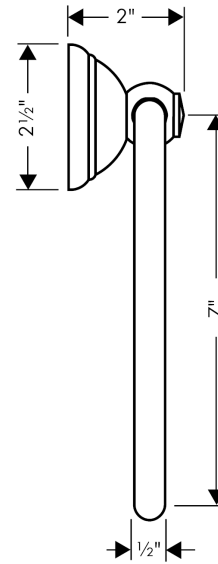

**C Accessories**

**Towel Ring**

Finishes : **chrome** Part no. : **06095000**

**Description**

**Features**

- Wall-mounted
- Brass
- Metal holder
- Arms swivel independently
- concealed fastening

**Item details**

List Price \$ 169.00

**Product image**

**Scale drawing**

C Accessories

Towel Ring

Finishes : **chrome** Part no. : **06095000**

Exploded drawing

Year of production: >07/04

**C Accessories**

**Towel Ring**

Finishes : **chrome**    Part no. : **06095000**

**Spare parts list**

Year of production: >07/04

Pos.	Description	Part no.	Price	PU
1	support element	96341000	-	1
2	mounting set	40915000	-	1