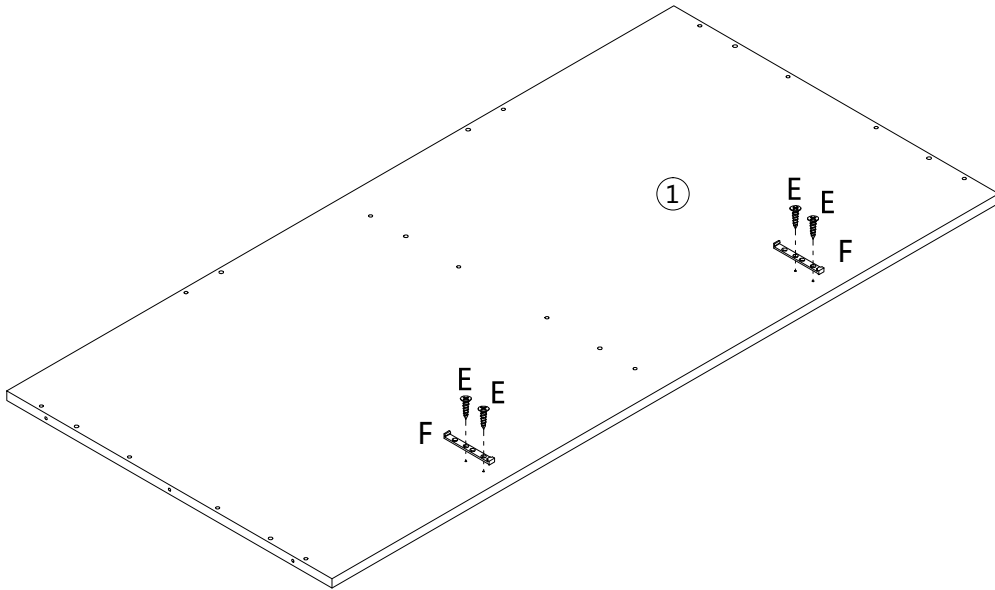

ASSEMBLY INSTRUCTIONS
INSTRUCTIONS D'ASSEMBLAGE

COMPUTER DESK 49L DARK TAUPE 2 DRAWERS BLACK METAL

BUREAU 49L TAUPE FONCÉ 2 TIRROIRS MÉTAL NOIR

A 20PCS

						
∅15x9mm	4x40mm	6x30mm	3x12mm			5x30mm
B 20PCS	C 16PCS	D 12PCS	E 28PCS	F 2PCS	G 2PCS	H 6PCS
						
5x40mm			6x35mm		6x12mm	
I 13PCS	J 2PCS	K 2PCS	L 6PCS	M 1PC	N 8PCS	O 4PCS

step 1

step 2

step 3

step 4

step 5

step 6

step 7

step 8

step 9

x2

step 10

x2

step 11

step 12

step 13

step 14