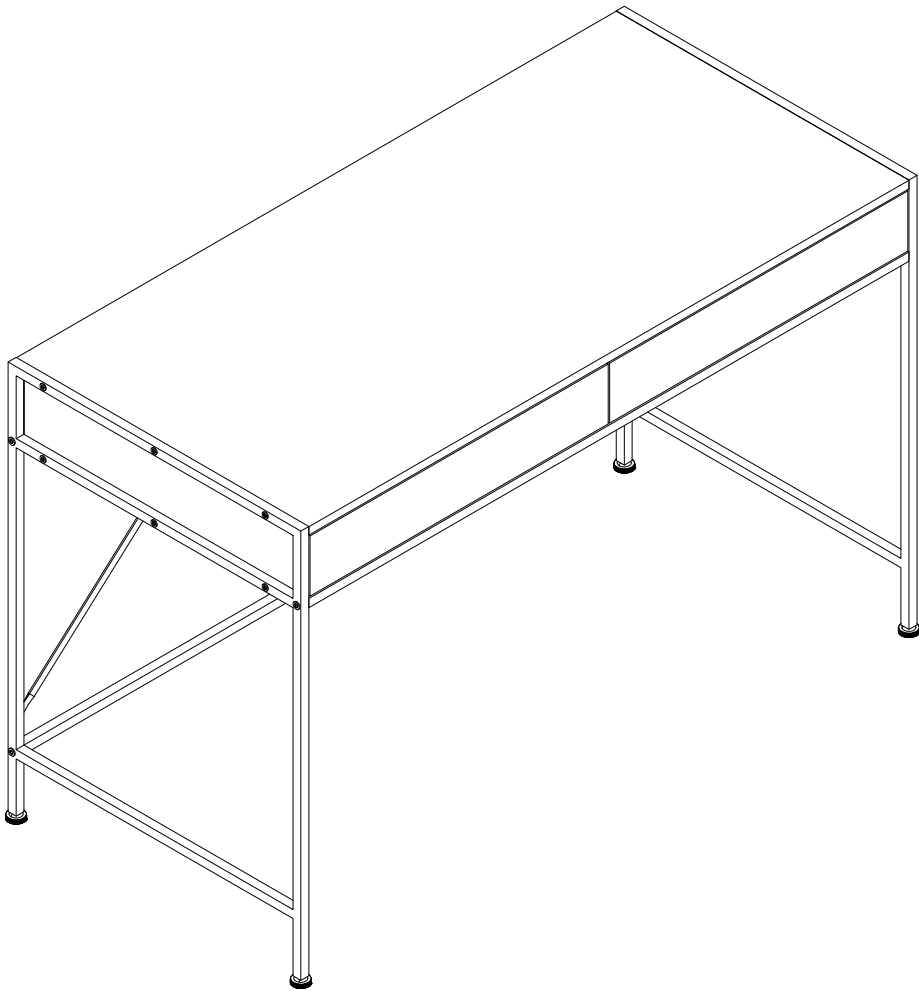

ASSEMBLY INSTRUCTIONS
INSTRUCTIONS D'ASSEMBLAGE

COMPUTER DESK 49L DARK TAUPE 2 DRAWERS BLACK METAL

BUREAU 49L TAUPE FONCÉ 2 TIRROIRS MÉTAL NOIR

A 20PCS

						
∅15x9mm	4x40mm	6x30mm	3x12mm			5x30mm
B 20PCS	C 16PCS	D 12PCS	E 28PCS	F 2PCS	G 2PCS	H 6PCS
						
5x40mm			6x35mm		6x12mm	
I 13PCS	J 2PCS	K 2PCS	L 6PCS	M 1PC	N 8PCS	O 4PCS