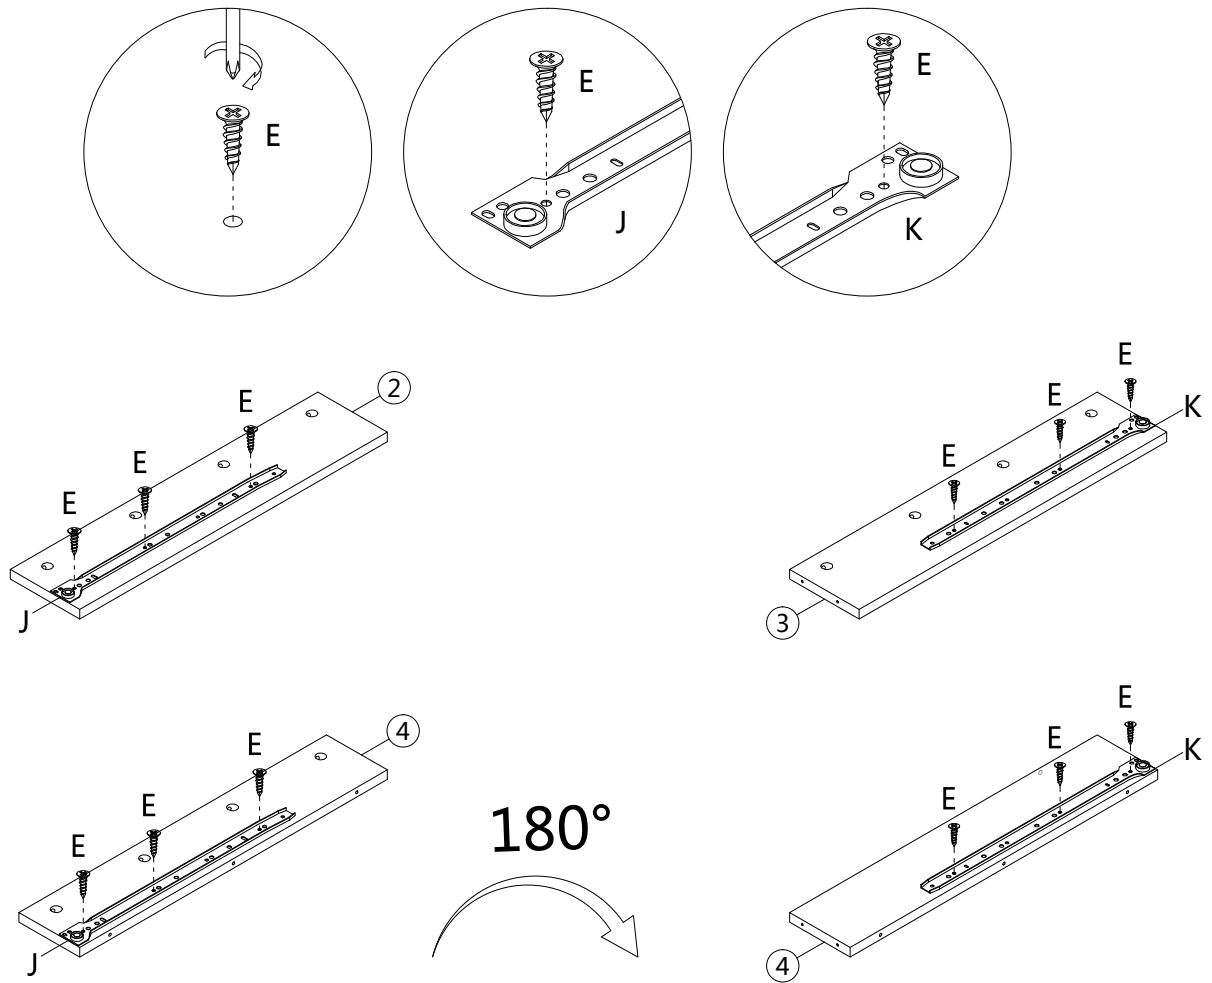

ASSEMBLY INSTRUCTIONS
INSTRUCTIONS D'ASSEMBLAGE

COMPUTER DESK 49L DARK TAUPE 2 DRAWERS BLACK METAL

BUREAU 49L TAUPE FONCÉ 2 TIRROIRS MÉTAL NOIR

A 20PCS

						
∅15x9mm	4x40mm	6x30mm	3x12mm			5x30mm
B 20PCS	C 16PCS	D 12PCS	E 28PCS	F 2PCS	G 2PCS	H 6PCS
						
5x40mm			6x35mm		6x12mm	
I 13PCS	J 2PCS	K 2PCS	L 6PCS	M 1PC	N 8PCS	O 4PCS

step 1

step 2

step 3

step 4

step 5

step 6

step 7

step 8

step 9

x2

step 10

x2

step 11

step 12

step 13

step 14