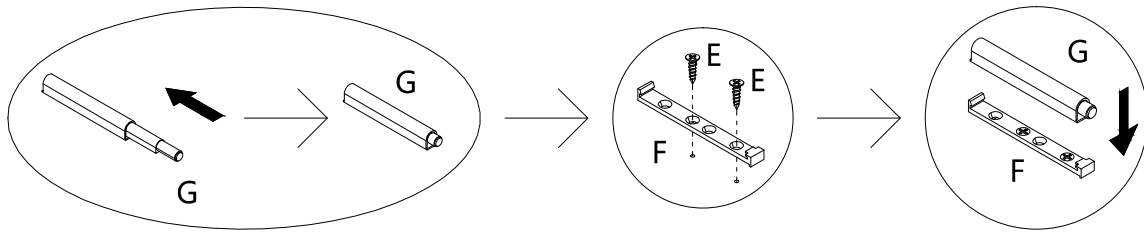

ASSEMBLY INSTRUCTIONS
INSTRUCTIONS D'ASSEMBLAGE

COMPUTER DESK 49L DARK TAUPE 2 DRAWERS BLACK METAL

BUREAU 49L TAUPE FONCÉ 2 TIRROIRS MÉTAL NOIR

A 20PCS

						
∅15x9mm	4x40mm	6x30mm	3x12mm			5x30mm
B 20PCS	C 16PCS	D 12PCS	E 28PCS	F 2PCS	G 2PCS	H 6PCS
						
5x40mm			6x35mm		6x12mm	
I 13PCS	J 2PCS	K 2PCS	L 6PCS	M 1PC	N 8PCS	O 4PCS

step 1

step 2

step 3

step 4

step 5

step 6

step 7

step 8