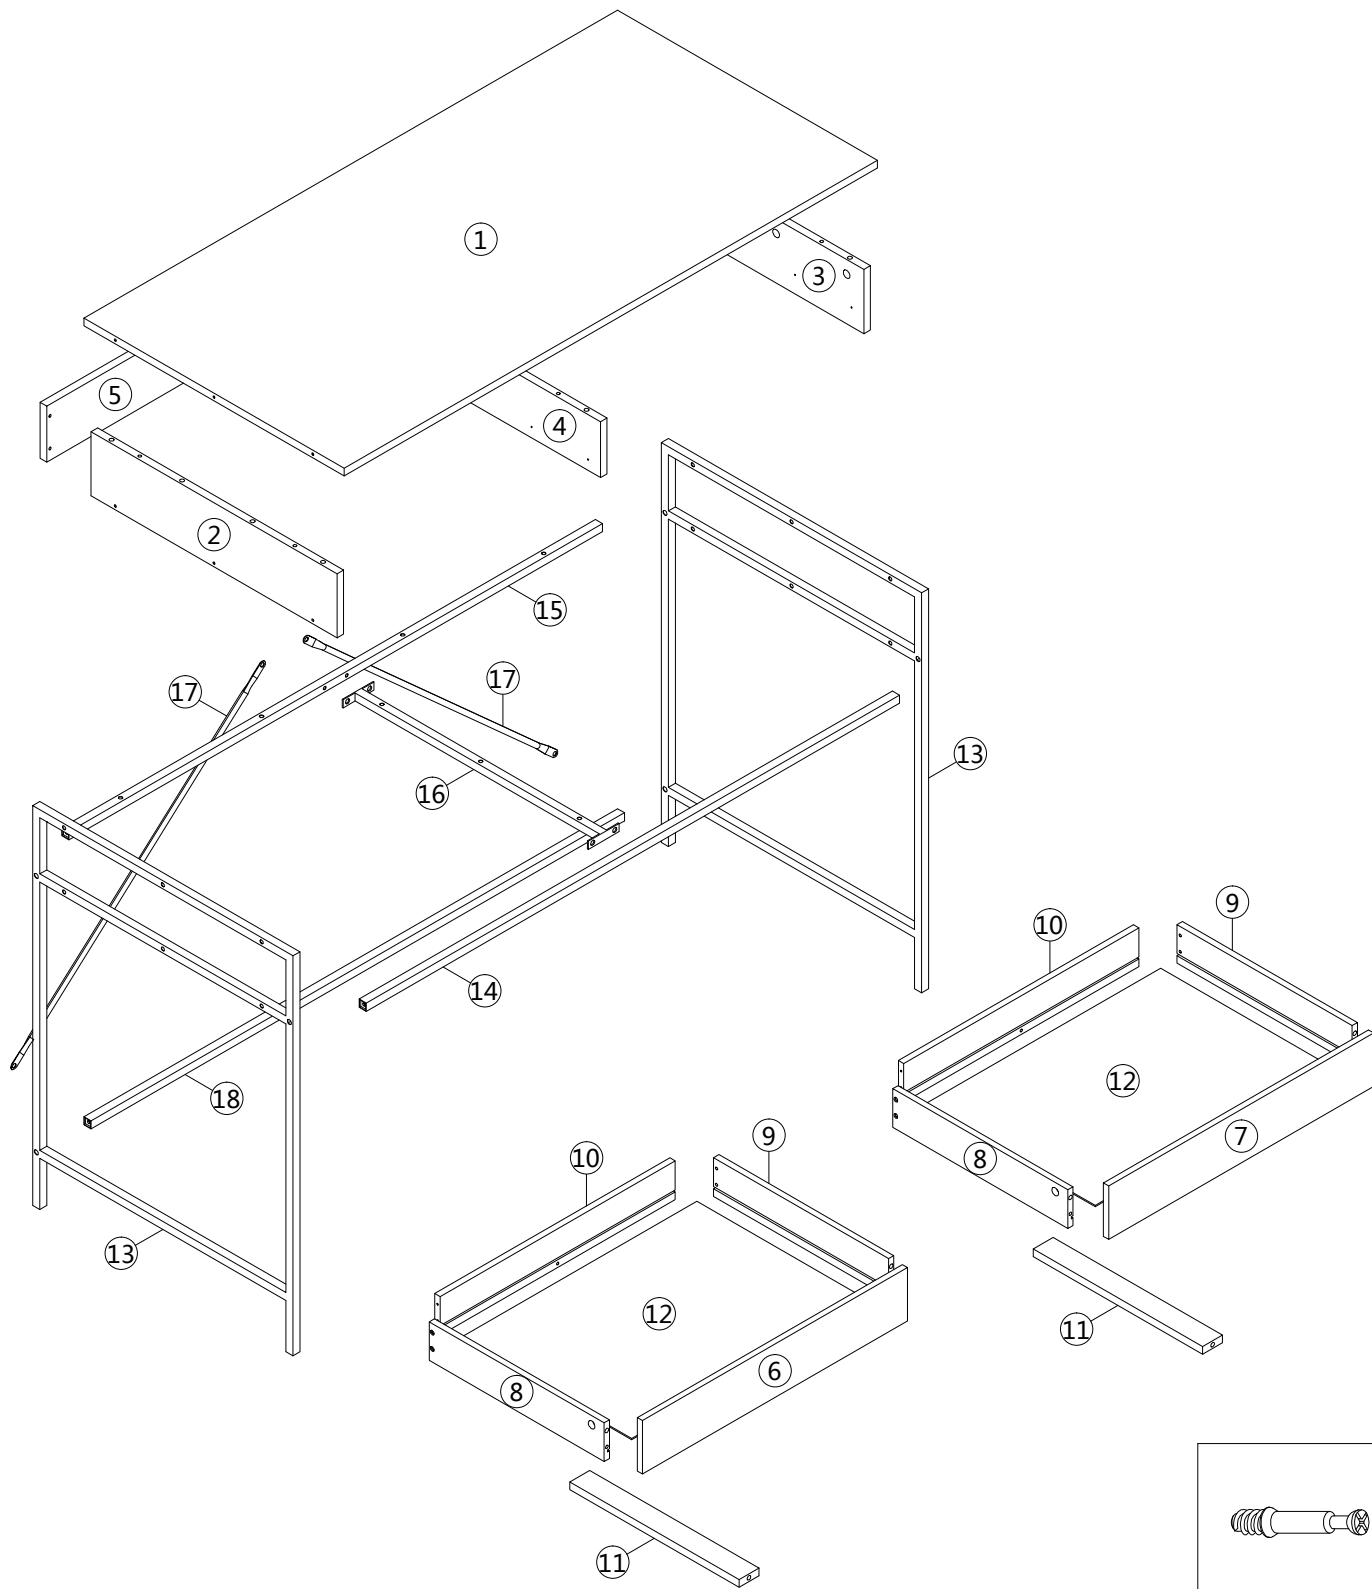

ASSEMBLY INSTRUCTIONS
INSTRUCTIONS D'ASSEMBLAGE

COMPUTER DESK 49L DARK TAUPE 2 DRAWERS BLACK METAL

BUREAU 49L TAUPE FONCÉ 2 TIRROIRS MÉTAL NOIR

A 20PCS

						
∅15x9mm	4x40mm	6x30mm	3x12mm			5x30mm
B 20PCS	C 16PCS	D 12PCS	E 28PCS	F 2PCS	G 2PCS	H 6PCS
						
5x40mm			6x35mm		6x12mm	
I 13PCS	J 2PCS	K 2PCS	L 6PCS	M 1PC	N 8PCS	O 4PCS

step 1

step 2

step 3

step 4

step 5

step 6

step 7

step 8

step 9

x2

step 10

x2

step 11

step 12

step 13

step 14