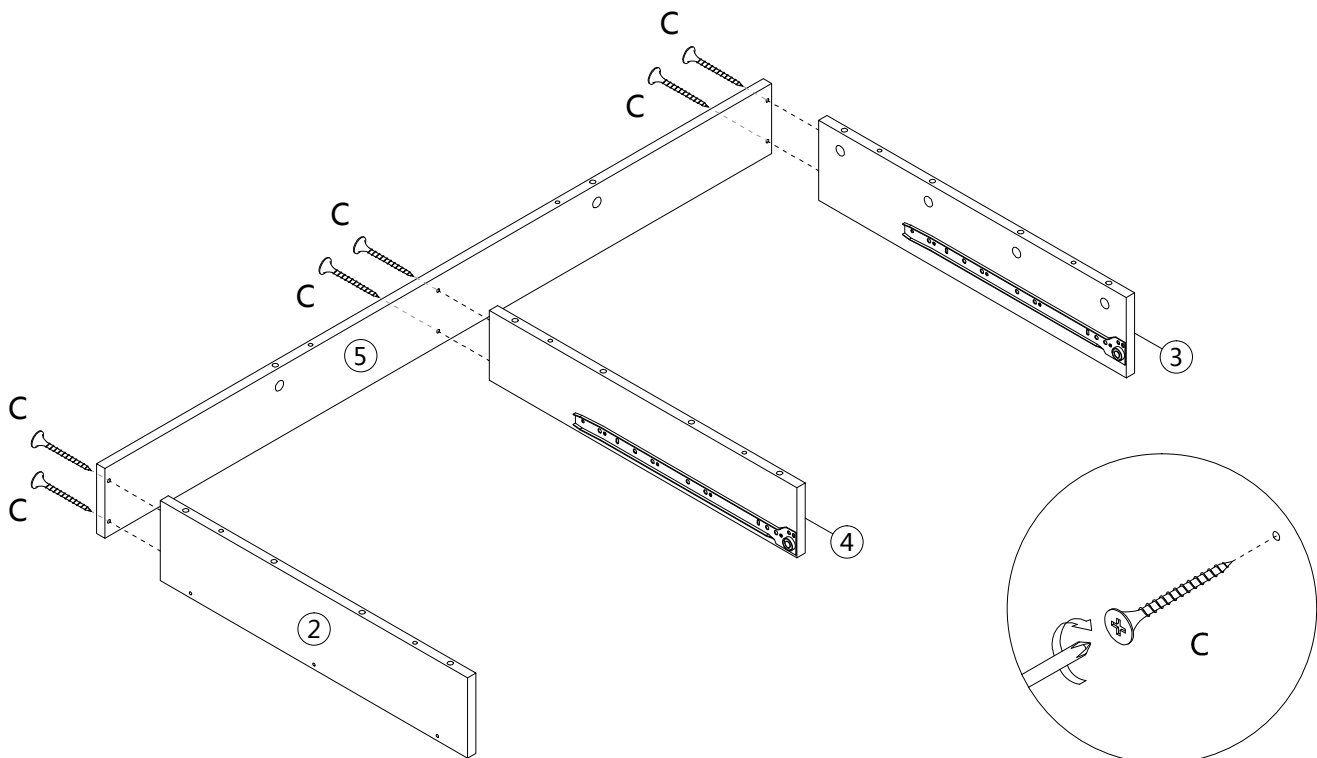

ASSEMBLY INSTRUCTIONS
INSTRUCTIONS D'ASSEMBLAGE

COMPUTER DESK 49L DARK TAUPE 2 DRAWERS BLACK METAL

BUREAU 49L TAUPE FONCÉ 2 TIRROIRS MÉTAL NOIR

A 20PCS

						
∅15x9mm	4x40mm	6x30mm	3x12mm			5x30mm
B 20PCS	C 16PCS	D 12PCS	E 28PCS	F 2PCS	G 2PCS	H 6PCS
						
5x40mm			6x35mm		6x12mm	
I 13PCS	J 2PCS	K 2PCS	L 6PCS	M 1PC	N 8PCS	O 4PCS

step 1

step 2

step 3

step 4

step 5

step 6

step 7

step 8