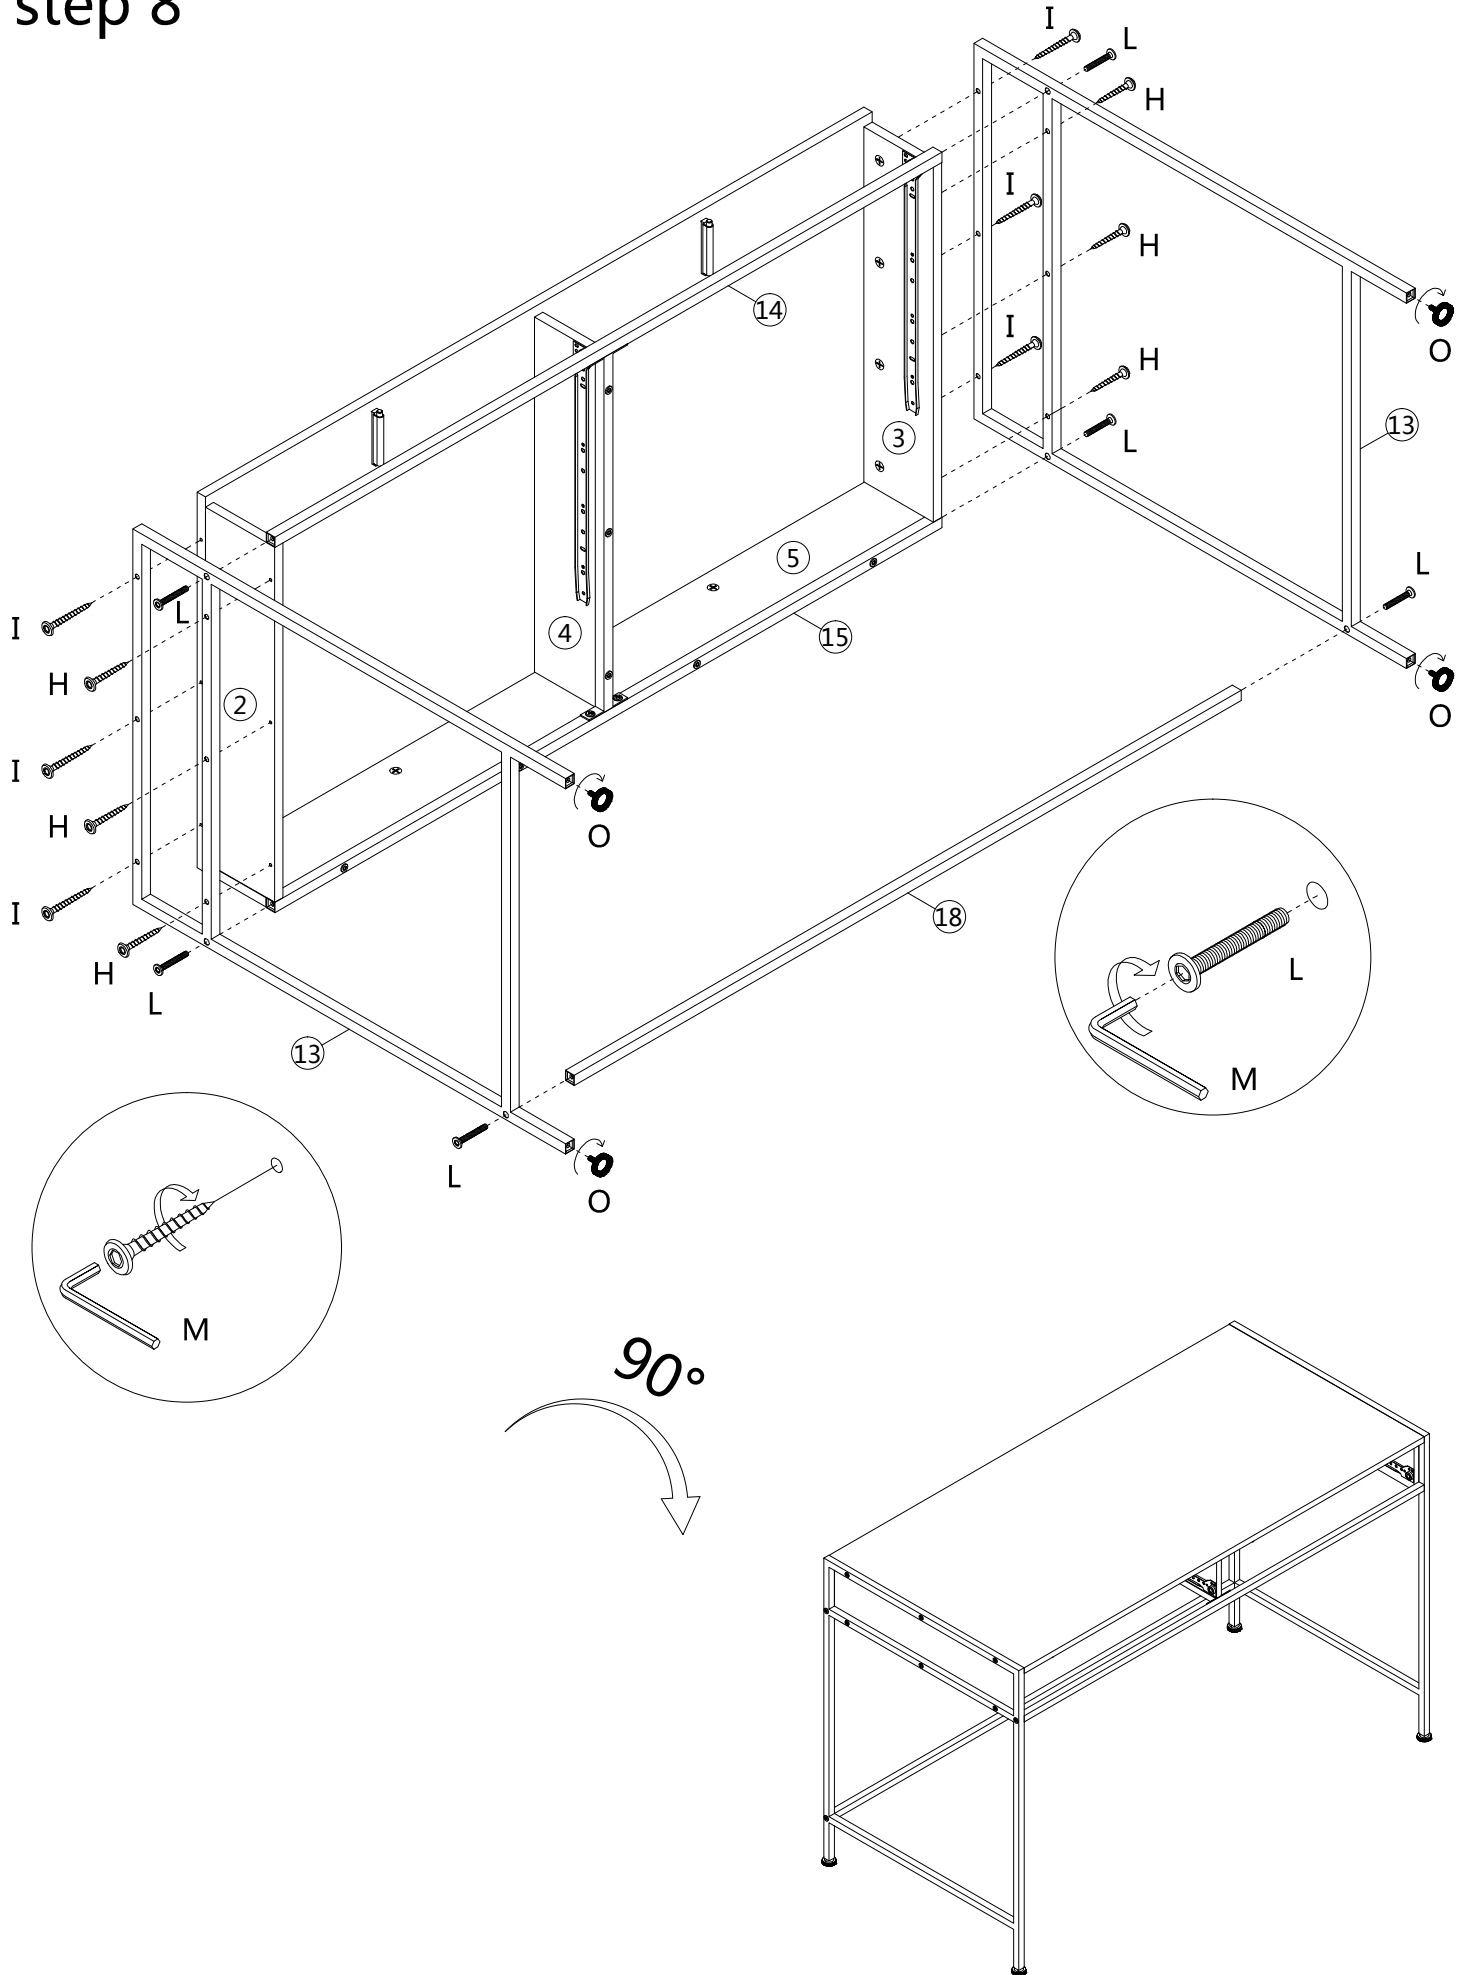

ASSEMBLY INSTRUCTIONS
INSTRUCTIONS D'ASSEMBLAGE

COMPUTER DESK 49L DARK TAUPE 2 DRAWERS BLACK METAL

BUREAU 49L TAUPE FONCÉ 2 TIRROIRS MÉTAL NOIR

A 20PCS

						
∅15x9mm	4x40mm	6x30mm	3x12mm			5x30mm
B 20PCS	C 16PCS	D 12PCS	E 28PCS	F 2PCS	G 2PCS	H 6PCS
						
5x40mm			6x35mm		6x12mm	
I 13PCS	J 2PCS	K 2PCS	L 6PCS	M 1PC	N 8PCS	O 4PCS

step 1

step 2

step 3

step 4

step 5

step 6

step 7

step 8

step 9

x2

step 10

x2

step 11

step 12

step 13

step 14