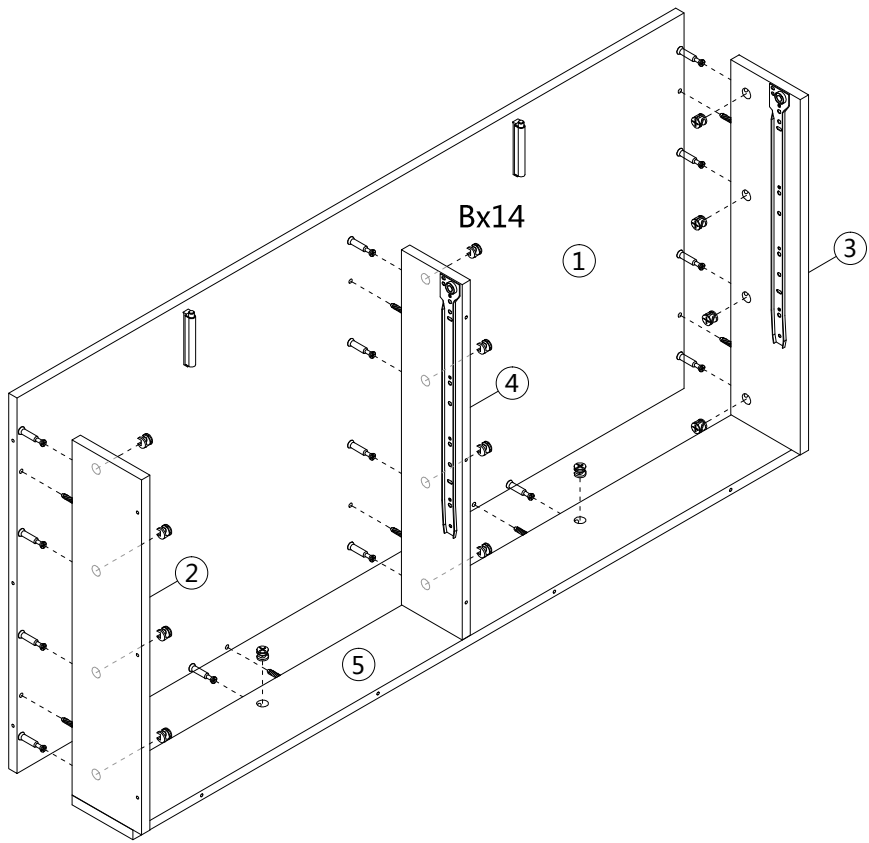

ASSEMBLY INSTRUCTIONS
INSTRUCTIONS D'ASSEMBLAGE

COMPUTER DESK 49L DARK TAUPE 2 DRAWERS BLACK METAL

BUREAU 49L TAUPE FONCÉ 2 TIRROIRS MÉTAL NOIR

A 20PCS

						
∅15x9mm	4x40mm	6x30mm	3x12mm			5x30mm
B 20PCS	C 16PCS	D 12PCS	E 28PCS	F 2PCS	G 2PCS	H 6PCS
						
5x40mm			6x35mm		6x12mm	
I 13PCS	J 2PCS	K 2PCS	L 6PCS	M 1PC	N 8PCS	O 4PCS

step 1

step 2

step 3

step 4

step 5

step 6

step 7

step 8

step 9

x2

step 10

x2

step 11

step 12

step 13

step 14