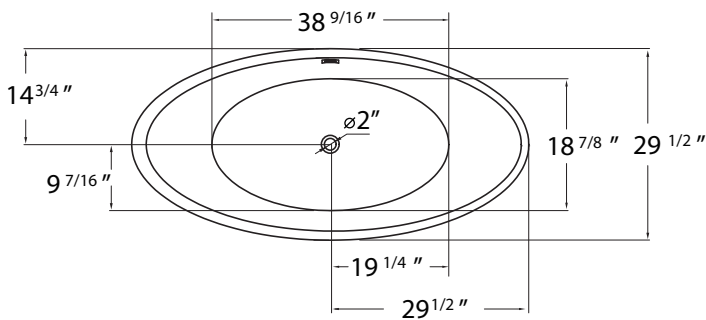

DIMENSION DETAILS

Freestanding Bathtub

PRODUCT
INSTRUCTION
VIDEO

MODEL No. GS310R

GS310R-59"

ADJUSTABLE FOOT: 4 PCS

(Side View)

GS310R-67"

ADJUSTABLE FOOT: 6 PCS

(Side View)

(Top View)

(Top View)