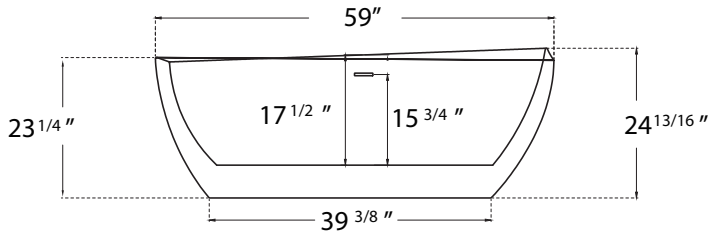

DIMENSION DETAILS

Freestanding Bathtub

PRODUCT
INSTRUCTION
VIDEO

MODEL No. GS310R

GS310R-59"

ADJUSTABLE FOOT: 4 PCS

(Side View)

GS310R-67"

ADJUSTABLE FOOT: 6 PCS

(Side View)

(Top View)

(Top View)