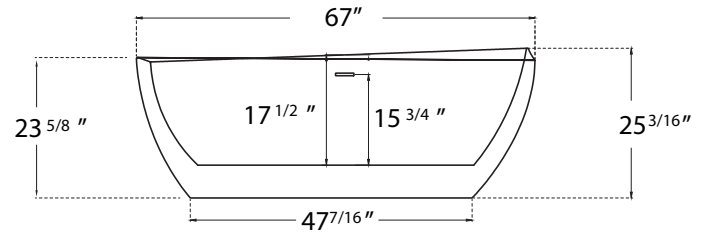

DIMENSION DETAILS

Freestanding Bathtub

PRODUCT
INSTRUCTION
VIDEO

MODEL No. GS310R

GS310R-59"

ADJUSTABLE FOOT: 4 PCS

(Side View)

GS310R-67"

ADJUSTABLE FOOT: 6 PCS

(Side View)

(Top View)

(Top View)