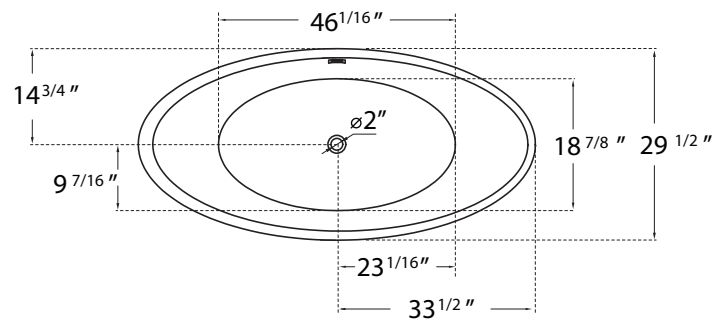

DIMENSION DETAILS

Freestanding Bathtub

PRODUCT
INSTRUCTION
VIDEO

MODEL No. GS310R

GS310R-59"

ADJUSTABLE FOOT: 4 PCS

(Side View)

GS310R-67"

ADJUSTABLE FOOT: 6 PCS

(Side View)

(Top View)

(Top View)