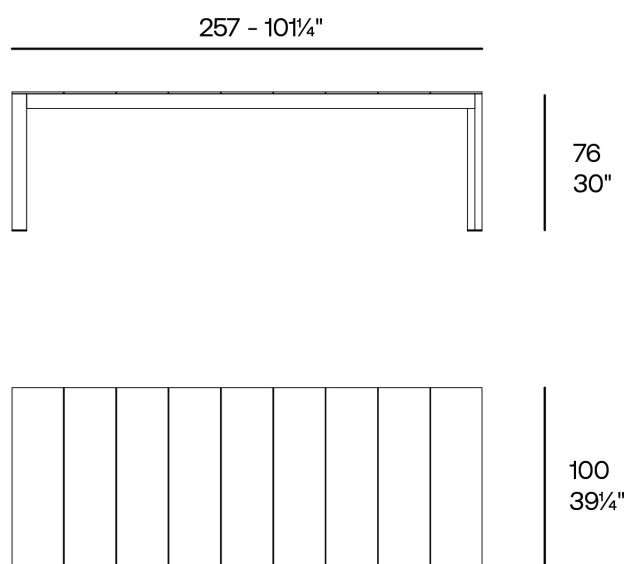

Info

Description

Weight: 44.99 Kg

POSIDONIA Mesa Comedor 257x100x76
POSIDONIA Dining Table 10 1/4"x39 1/4"x30"

Finishes

finishes

ALUMINIUM

Ref. 54759

green

blue

anthracite

HPL

Ref. 54758CEN

white(black edge)

ecru(black edge)

black(black edge)