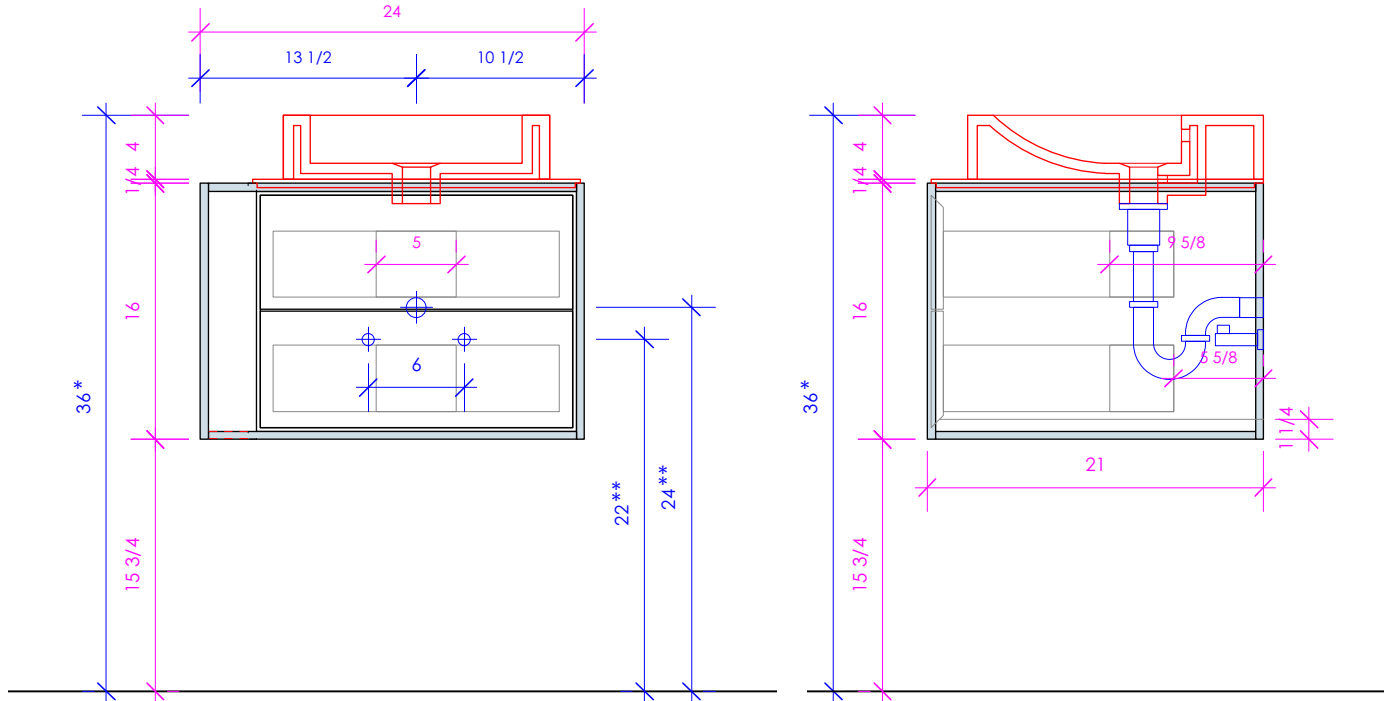

LACAVA

LINEA

LIN-VS-24L

* Recommended installation height
** Recommended plumbing location

FEATURES:

- WALL MOUNT VANITY
- TWO DRAWERS WITH SELF-CLOSE GLIDES
- DRAWER BOXES STAINED TO REFLECT EXTERIOR FINISH
- MITERED DETAILING ON DRAWERS
- DECORATIVE HARDWARE **K450** INCLUDED BUT NOT INSTALLED - CAN BE INSTALLED UPON REQUEST
- USED WITH **LIN-VS-24LF** FRAME, **LIN-VS-24LT** COUNTERTOP AND **5066A** SINK (SOLD SEPARATELY)
- MOUNTING: FULL WOOD BACKING (SEE FURNITURE MANUAL)
- PROUDLY HANDMADE IN THE USA
- MANUFACTURED WITH LOW VOC FINISHES AND WOOD FROM RENEWABLE FORESTS

6630 WEST WRIGHTWOOD
CHICAGO, IL 60707

PH: 773-637-9600
FAX: 773-637-9601

LACAVA.COM
INFO@LACAVA.COM

LACAVA

LINEA

LIN-VS-24R

* Recommended installation height
** Recommended plumbing location

FEATURES: