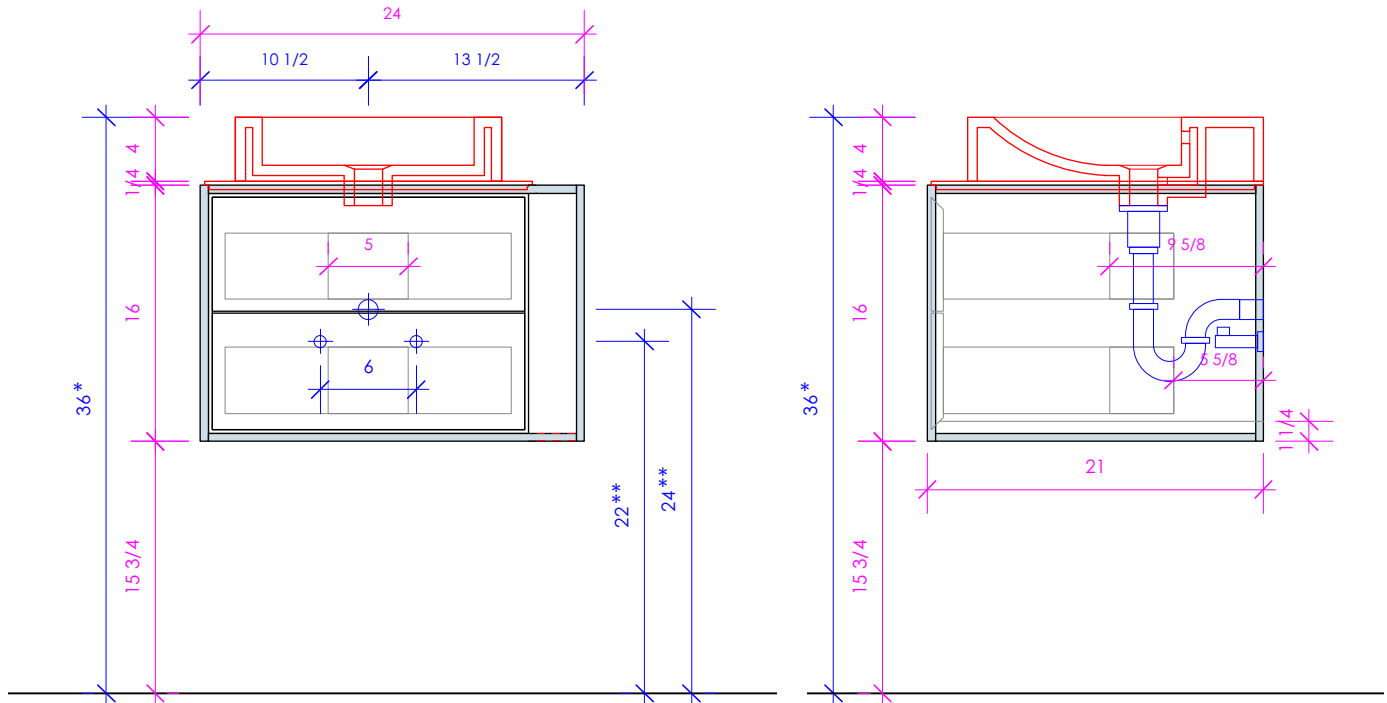

LACAVA

LINEA

LIN-VS-24L

* Recommended installation height
** Recommended plumbing location

FEATURES:

- WALL MOUNT VANITY
- TWO DRAWERS WITH SELF-CLOSE GLIDES
- DRAWER BOXES STAINED TO REFLECT EXTERIOR FINISH
- MITERED DETAILING ON DRAWERS
- DECORATIVE HARDWARE **K450** INCLUDED BUT NOT INSTALLED - CAN BE INSTALLED UPON REQUEST
- USED WITH **LIN-VS-24LF** FRAME, **LIN-VS-24LT** COUNTERTOP AND **5066A** SINK (SOLD SEPARATELY)
- MOUNTING: FULL WOOD BACKING (SEE FURNITURE MANUAL)
- PROUDLY HANDMADE IN THE USA
- MANUFACTURED WITH LOW VOC FINISHES AND WOOD FROM RENEWABLE FORESTS