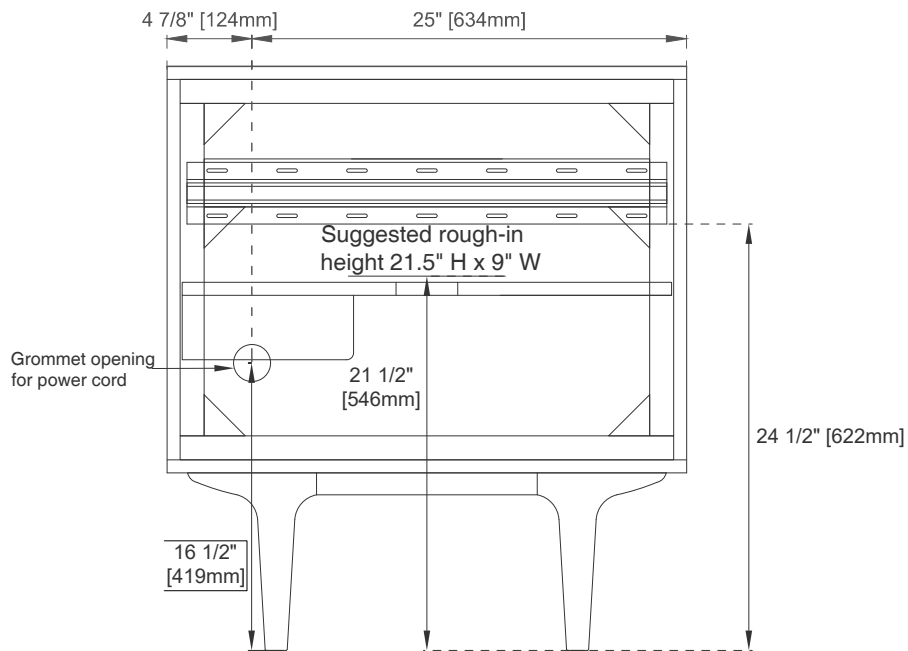

## Dimension

Width: 29-7/8"

Depth: 23-1/2"

Height: 33-5/8"

Rough-In Height: 21-1/2"

## VANITIES

Top View

Knob

Front View

All dimensions are nominal

## VANITIES

Side View

Back View

All dimensions are nominal