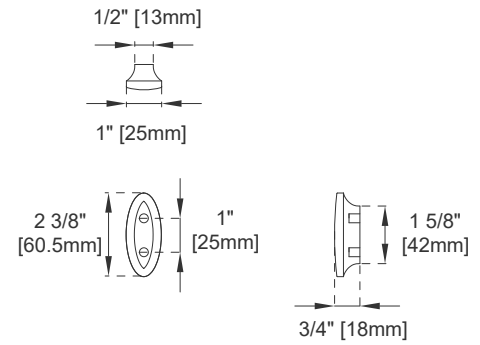

Assembly Type: Remove Base to Wall Hang (hardware included)

Hardware Material and Finish: Zinc Alloy in Champagne Brass

Fits Drain Hole Size: 1 3/4"

European Soft Close Hinges

Adjustable Levelers

## Dimension

Width: 29-7/8"

Depth: 23-1/2"

Height: 33-5/8"

Rough-In Height: 21-1/2"

## VANITIES

Top View

Knob

Front View

All dimensions are nominal

## VANITIES

Side View

Back View

All dimensions are nominal