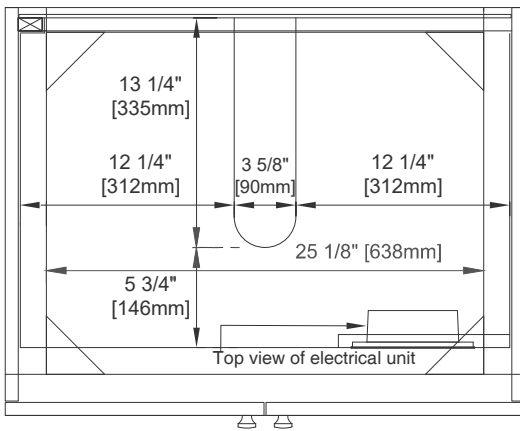

## Dimension

Width: 29-7/8"

Depth: 23-1/2"

Height: 33-5/8"

Rough-In Height: 21-1/2"

## VANITIES

Top View

Knob

Front View

All dimensions are nominal

## VANITIES

Side View

Back View

All dimensions are nominal