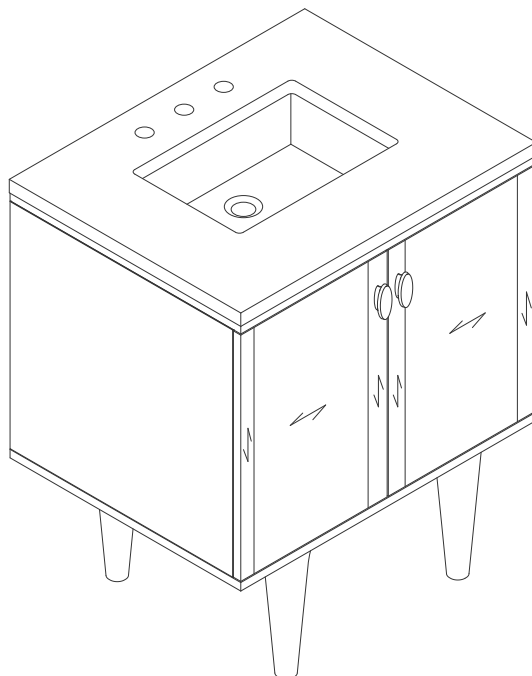

## Features and Materials

Solids: Para wood and Yellow Poplar

Veneers: Quarter Cut Walnut

Panels: Plywood

Installation Type: Floor Standing with Base or Wall Mounted

Number of Basins: One, with Optional 3cm Top

Vanity Top Included: NO, Optional 3cm Tops Available with Sinks

Overflow: Yes, Front Facing

Number of Doors: Two

Number of Drawers: 0

USB/Power Component: YES

Cord Length: 6'6"

Assembly Type: Installation of Optional 3cm Top with Sink

Assembly Type: Remove Base to Wall Hang (hardware included)

Hardware Material and Finish: Zinc Alloy in Champagne Brass

Fits Drain Hole Size: 1 3/4"

European Soft Close Hinges

Adjustable Levelers

## Dimension

Width: 29-7/8"

Depth: 23-1/2"

Height: 33-5/8"

Rough-In Height: 21-1/2"