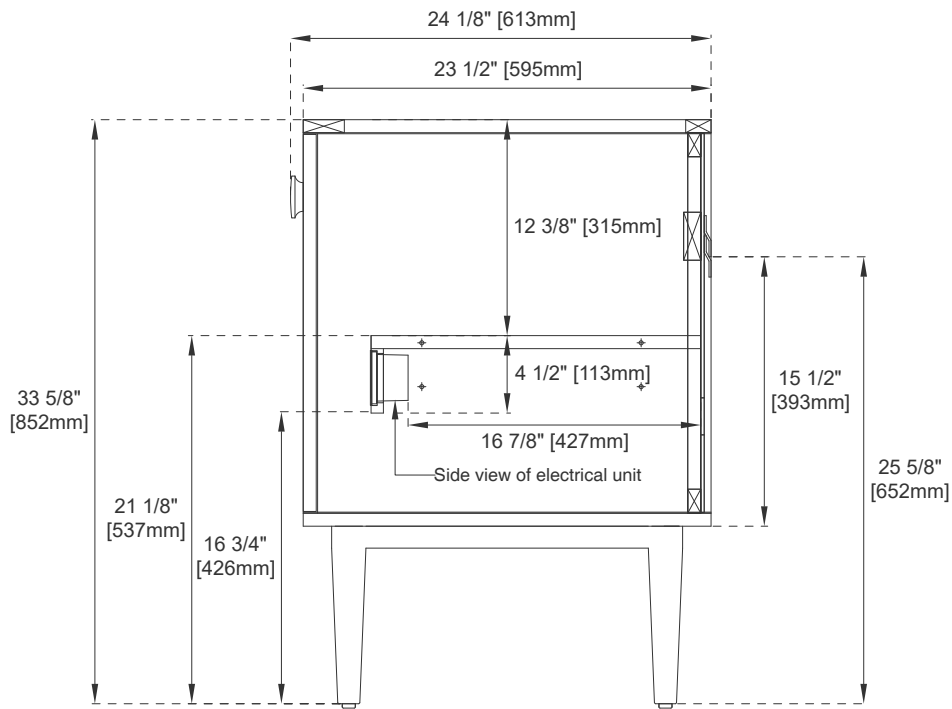

## Dimension

Width: 29-7/8"

Depth: 23-1/2"

Height: 33-5/8"

Rough-In Height: 21-1/2"

## VANITIES

Top View

Knob

Front View

All dimensions are nominal

# 30" VANITY

## VANITIES

Side View

Back View

All dimensions are nominal