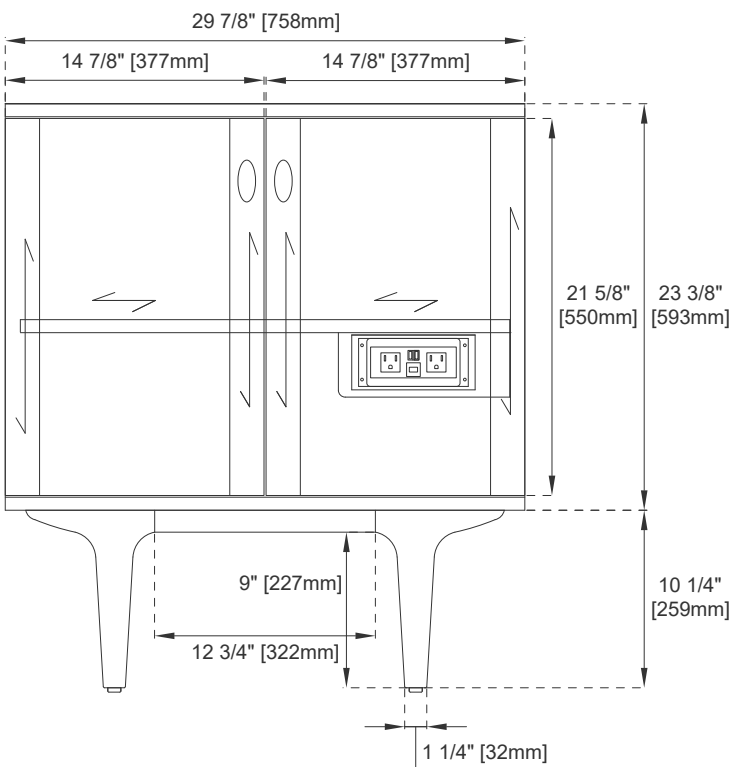

Assembly Type: Remove Base to Wall Hang (hardware included)

Hardware Material and Finish: Zinc Alloy in Champagne Brass

Fits Drain Hole Size: 1 3/4"

European Soft Close Hinges

Adjustable Levelers

## Dimension

Width: 29-7/8"

Depth: 23-1/2"

Height: 33-5/8"

Rough-In Height: 21-1/2"

## VANITIES

Top View

Knob

Front View

All dimensions are nominal

## VANITIES

Side View

Back View

All dimensions are nominal