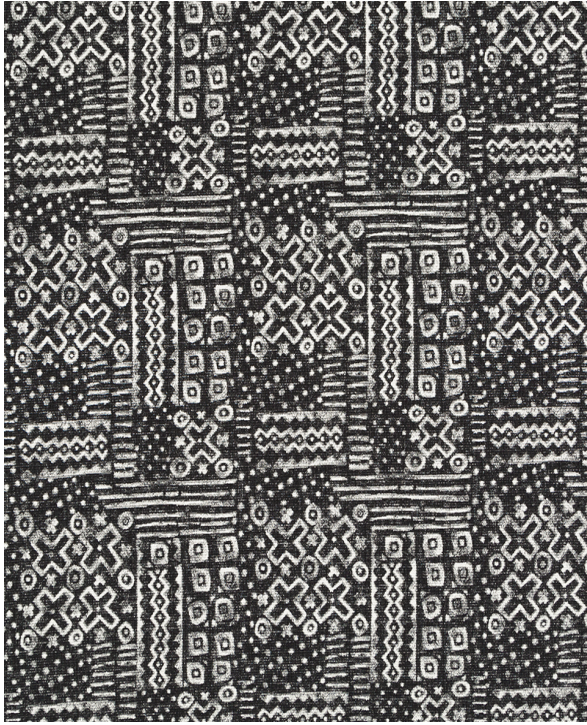

Fabric Detail for: Nomadic | Soft Black

Pattern:	Nomadic Soft Black
Width:	55"
Horizontal Repeat:	13.500"
Vertical Repeat:	13.500"
Repeat Direction:	Up The Roll
Origin:	Turkey
Fabric Grade:	01
Fabric Contents:	59% Polyester 41% Cotton
Cleaning Code:	Pure Solvents Dry Cleaning
Fabric Performance:	CA 117 2013 NFPA 260 UFAC - Class 1
Abrasion:	90,000 Double Rubs