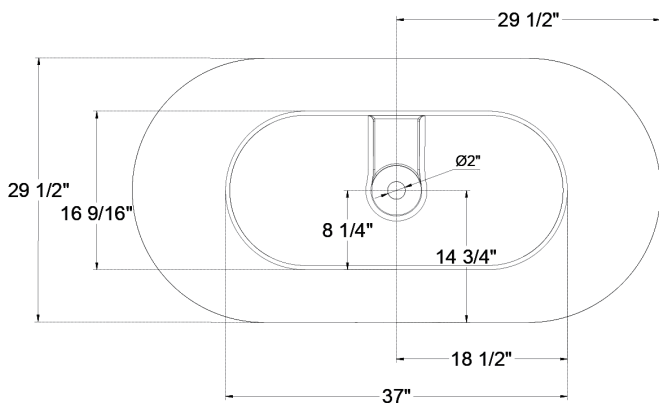

# DIMENSION DETAILS

## SOILD SURFACE BUILD-IN BATHTUB

### O-59M-SB984

Front View

Side View

Bottom view

Top View