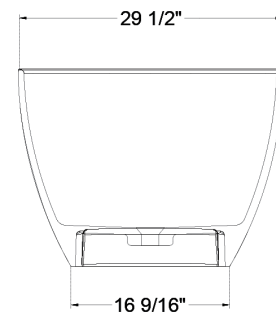

# DIMENSION DETAILS

## SOILD SURFACE BUILD-IN BATHTUB

### O-59M-SB984

Front View

Side View

Bottom view

Top View