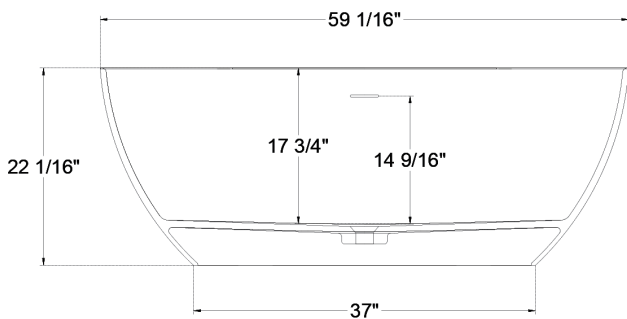

# DIMENSION DETAILS

## SOILD SURFACE BUILD-IN BATHTUB

### O-59M-SB984

Front View

Side View

Bottom view

Top View