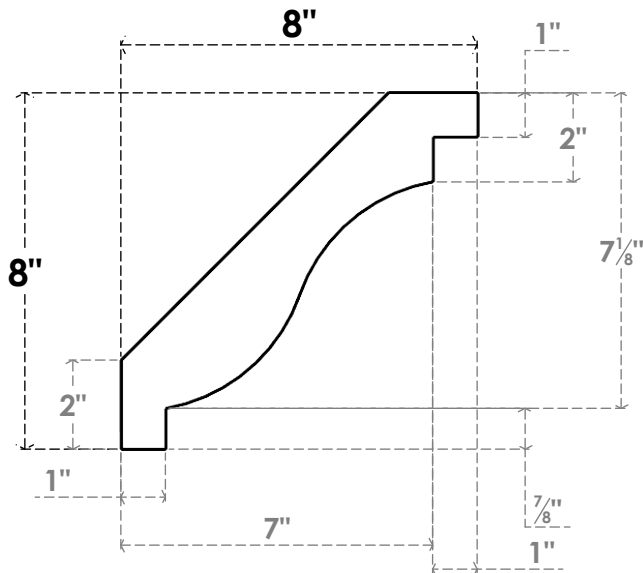

**ITEM NUMBER: BRCURO050X08000X08000CHGRCPR**

5"W X 8"D X 8"H COPENHAGEN ROUGH CEDAR WOODGRAIN OPEN  
TIMBERTHANE BRACE, PRIMED TAN

**SIDE PROFILE**

**FRONT PROFILE**

**ISOMETRIC**

EKENA MILLWORK  
2300 WEST MAIN ST.  
CLARKSVILLE, TX 75426  
TOLL FREE: 866-607-0453  
WWW.EKENAMILLWORK.COM

**NOTES**

1. INSTALLATION TO BE COMPLETED IN ACCORDANCE WITH MANUFACTURER'S SPECIFICATIONS.
2. DRAWING MAY NOT BE TO SCALE
3. THIS DRAWING IS INTENDED FOR DESIGN AND PLANNING PURPOSES ONLY.
4. ALL INFORMATION CONTAINED HEREIN WAS CURRENT AT THE TIME OF DEVELOPMENT BUT MUST BE REVIEWED AND APPROVED BY THE PRODUCT MANUFACTURER TO BE CONSIDERED ACCURATE.
5. TIMBERTHANE ARCHITECTURAL PRODUCTS ARE MADE FROM HIGH DENSITY URETHANE AND COME FACTORY PRIMED