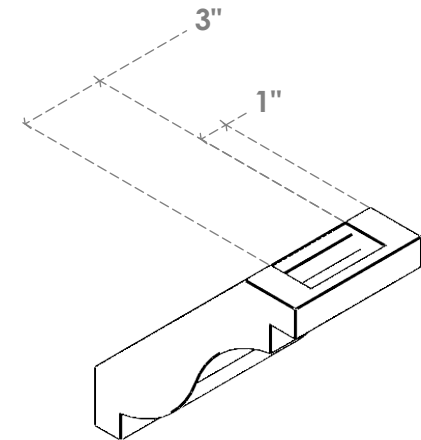

**ITEM NUMBER: BRCURO050X08000X08000CHGRCPR**

5"W X 8"D X 8"H COPENHAGEN ROUGH CEDAR WOODGRAIN OPEN  
TIMBERTHANE BRACE, PRIMED TAN

**SIDE PROFILE**

**FRONT PROFILE**

**ISOMETRIC**

EKENA MILLWORK  
2300 WEST MAIN ST.  
CLARKSVILLE, TX 75426  
TOLL FREE: 866-607-0453  
WWW.EKENAMILLWORK.COM

**NOTES**

1. INSTALLATION TO BE COMPLETED IN ACCORDANCE WITH MANUFACTURER'S SPECIFICATIONS.
2. DRAWING MAY NOT BE TO SCALE
3. THIS DRAWING IS INTENDED FOR DESIGN AND PLANNING PURPOSES ONLY.
4. ALL INFORMATION CONTAINED HEREIN WAS CURRENT AT THE TIME OF DEVELOPMENT BUT MUST BE REVIEWED AND APPROVED BY THE PRODUCT MANUFACTURER TO BE CONSIDERED ACCURATE.
5. TIMBERTHANE ARCHITECTURAL PRODUCTS ARE MADE FROM HIGH DENSITY URETHANE AND COME FACTORY PRIMED