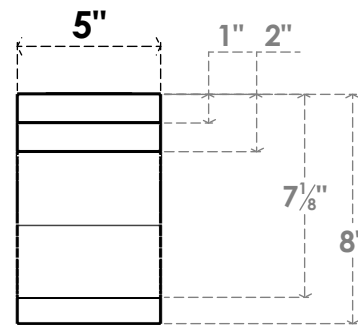

**ITEM NUMBER: BRCURO050X08000X08000CHGRCPR**

5"W X 8"D X 8"H COPENHAGEN ROUGH CEDAR WOODGRAIN OPEN  
TIMBERTHANE BRACE, PRIMED TAN

**SIDE PROFILE**

**FRONT PROFILE**

**ISOMETRIC**

EKENA MILLWORK  
2300 WEST MAIN ST.  
CLARKSVILLE, TX 75426  
TOLL FREE: 866-607-0453  
WWW.EKENAMILLWORK.COM

**NOTES**

1. INSTALLATION TO BE COMPLETED IN ACCORDANCE WITH MANUFACTURER'S SPECIFICATIONS.
2. DRAWING MAY NOT BE TO SCALE
3. THIS DRAWING IS INTENDED FOR DESIGN AND PLANNING PURPOSES ONLY.
4. ALL INFORMATION CONTAINED HEREIN WAS CURRENT AT THE TIME OF DEVELOPMENT BUT MUST BE REVIEWED AND APPROVED BY THE PRODUCT MANUFACTURER TO BE CONSIDERED ACCURATE.
5. TIMBERTHANE ARCHITECTURAL PRODUCTS ARE MADE FROM HIGH DENSITY URETHANE AND COME FACTORY PRIMED