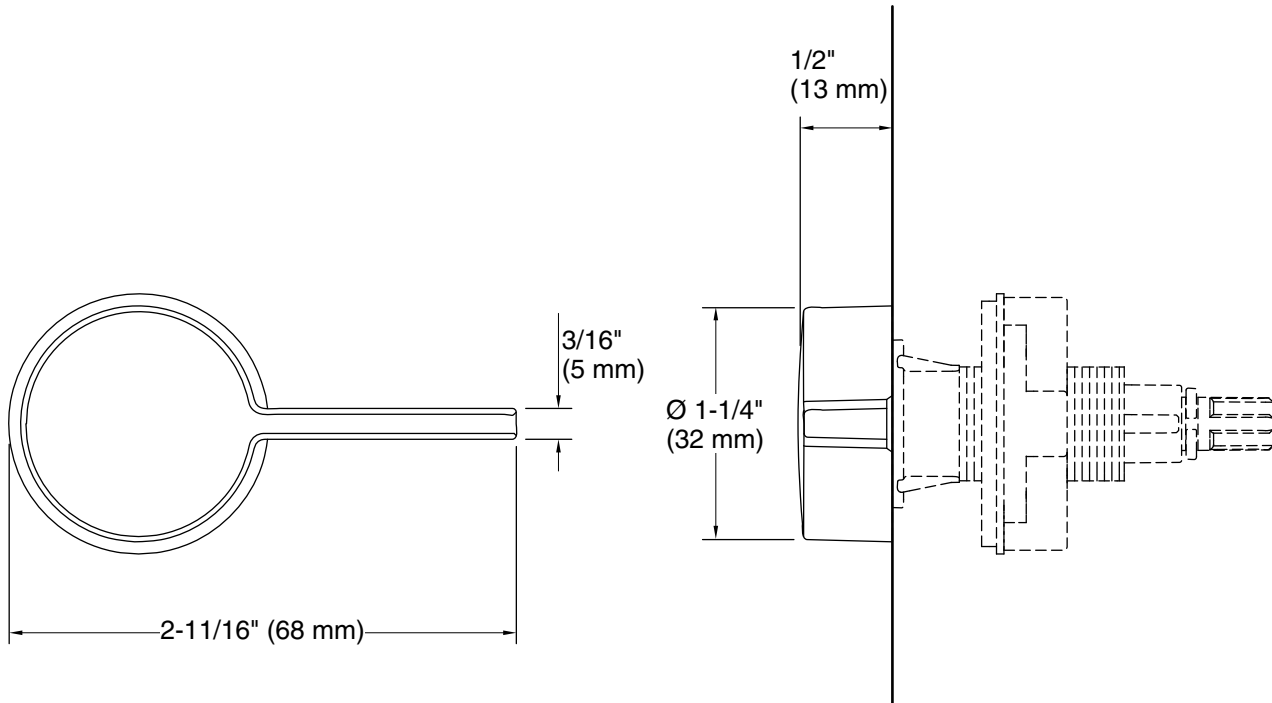

Features

- Left-hand trip lever
- Coordinates with other products in the Veil™ collection

Material

- Premium metal construction for durability and reliability
- KOHLER finishes resist corrosion and tarnishing

Technical Information

All product dimensions are nominal.

Material: Zinc