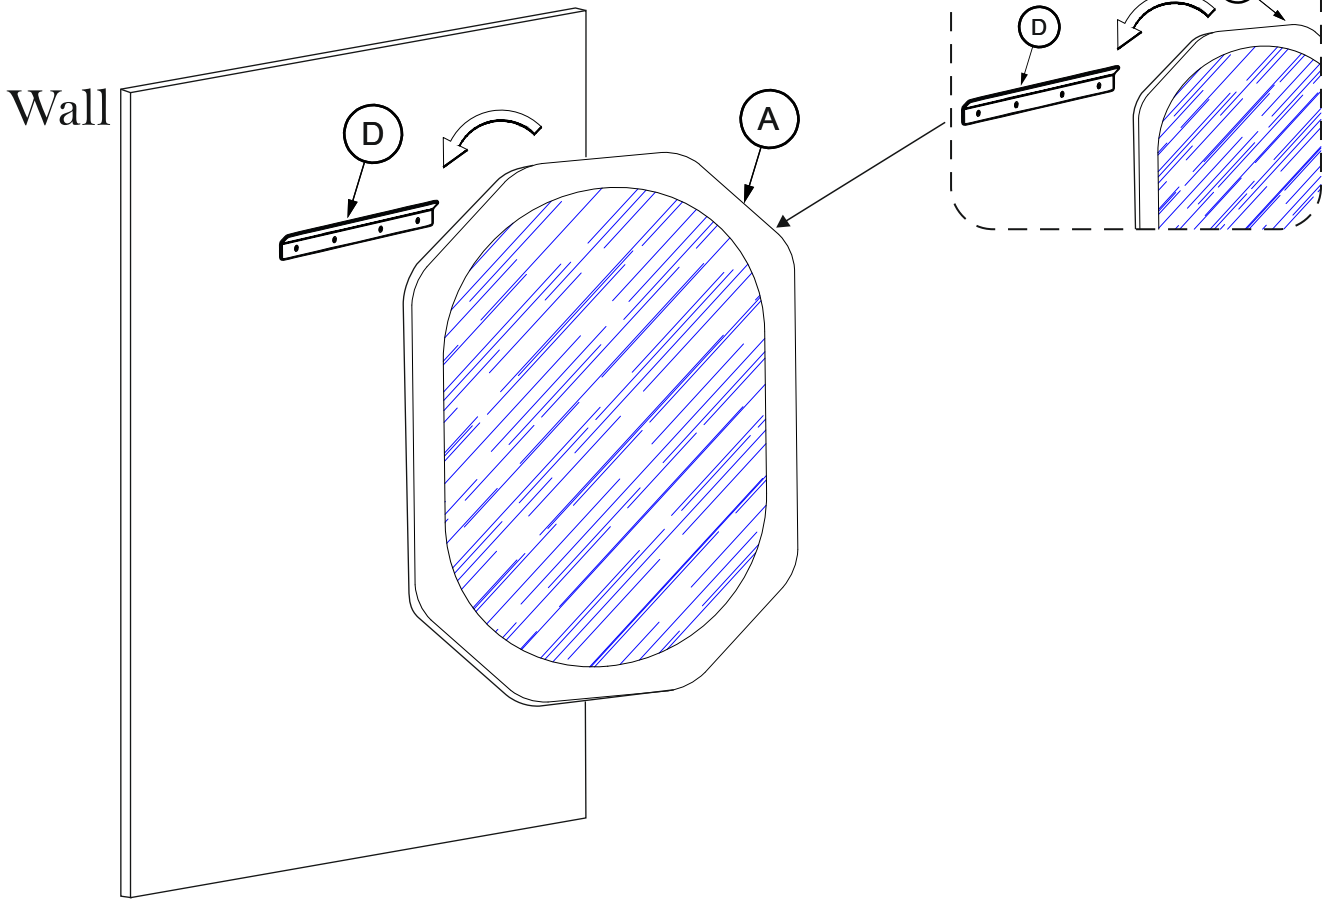

ASSEMBLY INSTRUCTION FOR

BRYSTOL WALL MIRROR

HARDWARE LIST

HARDWARE LIST				
A		MIRROR	640 X 920 X 52mm	1
B		SCREW	Ø6 X 35mm	6
C		PLASTIC WALL ANCHORS	Ø6 X 35mm	6
D		Cleat	406 X 36mm	1

Step 1

Wall

Step 1

Step 2

Step 3