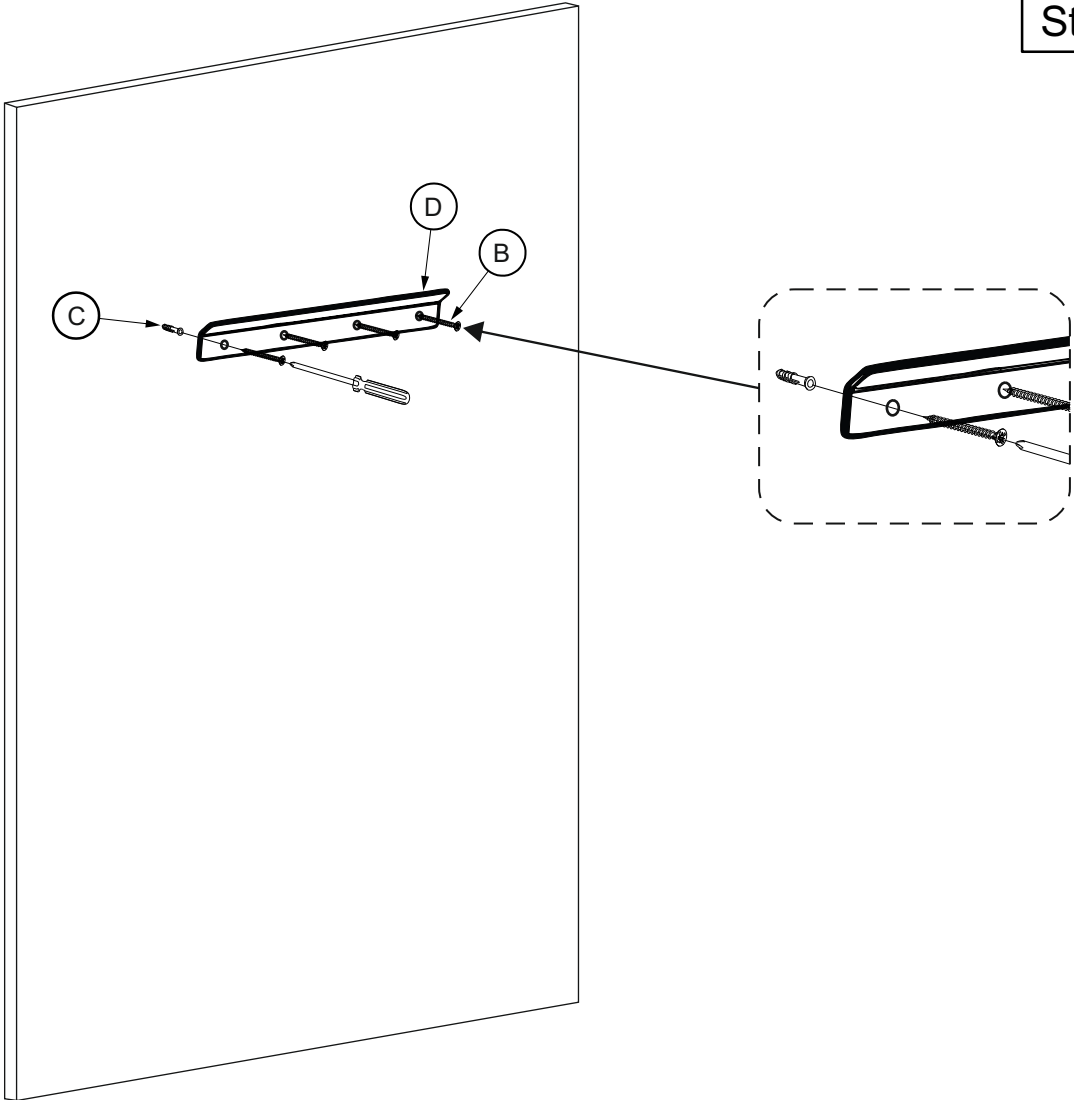

ASSEMBLY INSTRUCTION FOR

BRYSTOL WALL MIRROR

HARDWARE LIST

HARDWARE LIST				
A		MIRROR	640 X 920 X 52mm	1
B		SCREW	Ø6 X 35mm	6
C		PLASTIC WALL ANCHORS	Ø6 X 35mm	6
D		Cleat	406 X 36mm	1

Step 1

Wall

Step 1

Step 2

Step 3