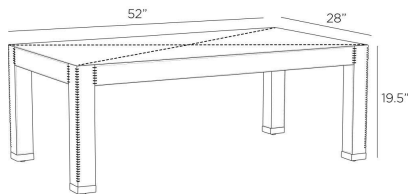

ARTERIOS

HIDALGO COCKTAIL TABLE

FCI22

H: 19.5 IN, W: 52 IN, D: 28 IN,
Dim Gray

A striking graphic X whipstitched detail borrowed from tailoring dresses up the surface of a Parsons-inspired table. Covered from top to blackened bronze-tipped legs in dim gray leather, the Hidalgo's nestable height allows an ottoman or poof to be stashed underneath. Leather will vary.

APPEARANCE

Material	Leather, Iron
Finish	Dim Gray, Blackened Bronze
Finish Will Vary	Yes
Top Coat/Sealant	Yes

DIMENSIONS

Foot Print	W: 52 IN, D: 28 IN
Leg	W: 3 IN, D: 3 IN
Diagonal Dimension	34.5 IN
Clearance	16.5 IN

SHIPPING

Shipping Requirements	TruckShip
Product Weight	62 lbs
Gross Weight 1	82.25 lbs
Shipping Box 1	H: 24 IN, L: 55 IN, W: 32 IN

ADDITIONAL INFO

Leg Or Foot Application	Adjustable Levelers
-------------------------	---------------------