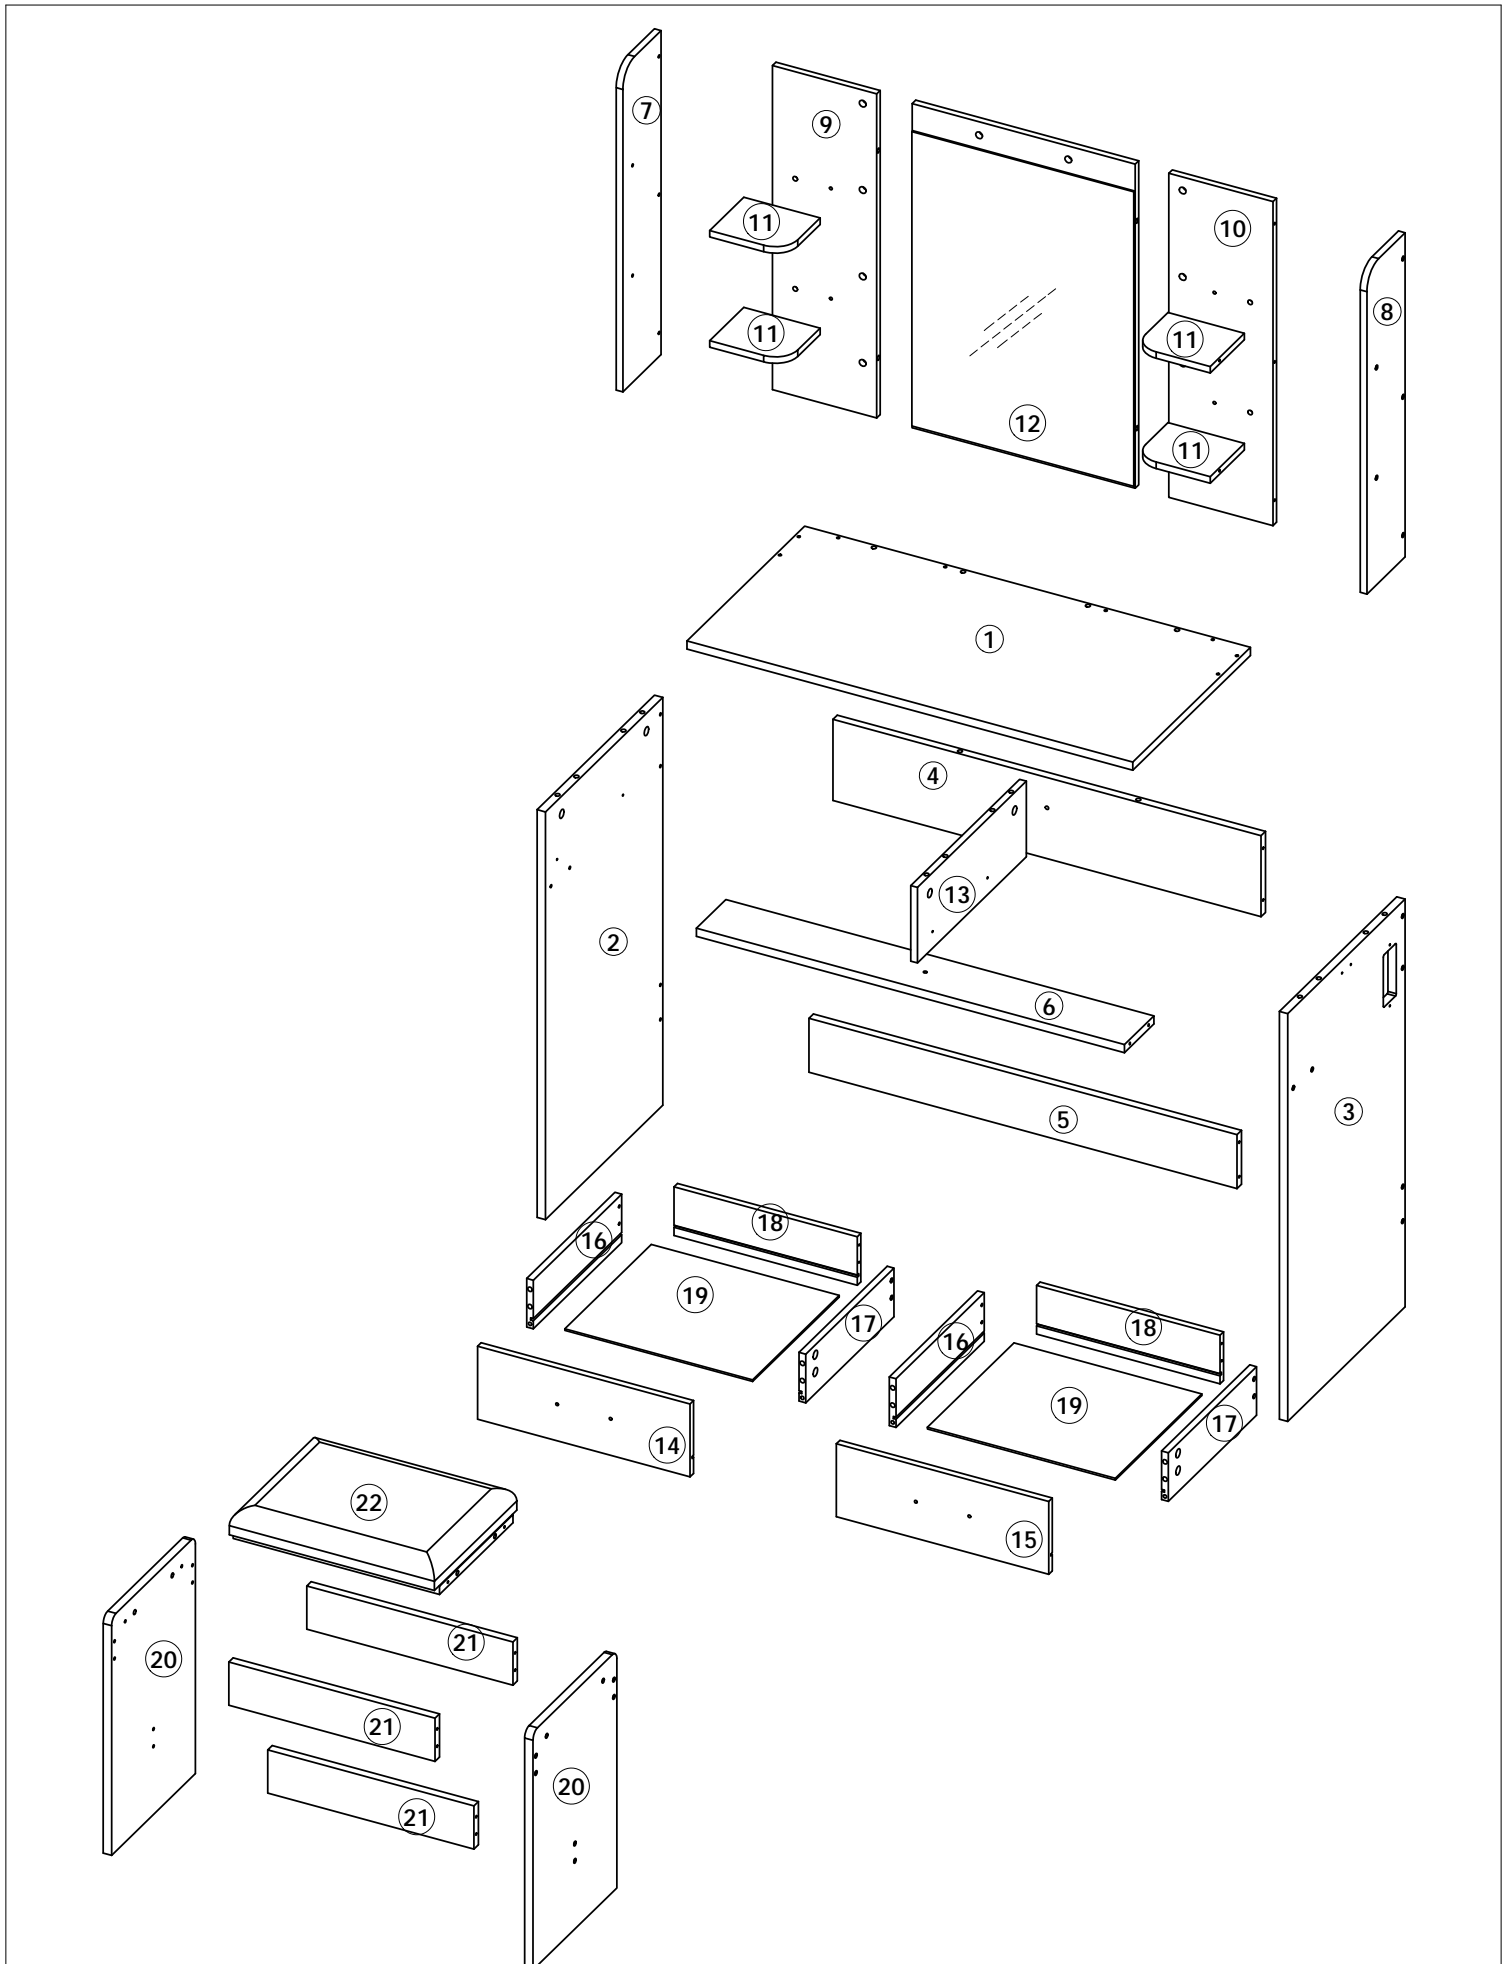

ASSEMBLY INSTRUCTIONS

SKU: V-VN24-0497-0C / V-VN24-0497A-2C

CABINET PARTS

 <p>1</p> <p>x 1</p>	 <p>2</p> <p>x 1</p>	 <p>3</p> <p>x 1</p>	 <p>4</p> <p>x 1</p>
 <p>5</p> <p>x 1</p>	 <p>6</p> <p>x 1</p>	 <p>7</p> <p>x 1</p>	 <p>8</p> <p>x 1</p>
 <p>9</p> <p>x 1</p>	 <p>10</p> <p>x 1</p>	 <p>11</p> <p>x 4</p>	 <p>12</p> <p>x 1</p>
 <p>13</p> <p>x 1</p>	 <p>14</p> <p>x 1</p>	 <p>15</p> <p>x 1</p>	 <p>16</p> <p>x 2</p>
 <p>17</p> <p>x 2</p>	 <p>18</p> <p>x 2</p>	 <p>19</p> <p>x 2</p>	 <p>20</p> <p>x 2</p>
 <p>21</p> <p>x 3</p>	 <p>22</p> <p>x 1</p>		

CABINET PARTS

PARTS

A	x 16+1	B	x 16+1	C	x 52+1	D	x 38+4
							
M6x 40		M15x 9.5		M5x 40		M15	
E	x 22+1	F	x 4	G	x 6	H	x 30+2
							
M8x30		M6x30				M3x12	
I	x 8+1	J	x 2+1	K	x 8	L	x 1
							
M3. 5x35		M4x15				M4x12	
M	x 1	N	x 10+2	O	x 1	P	x 1
 							
M4x35 M6x30							
Q	x 2	R	x 1	S	x 2		
							
M4x12				CL CR DL DR L300mm			

STEP 1

	E x 2				
	H x 2		K x 2		CL x 1

STEP 2

	E x 2				
	H x 2		K x 2		CR x 1

STEP 3

	E x 2				
	H x 4		CL x 1		CR x 1

STEP 4

	C x 6
	D x 6

STEP 15

Before attaching the bulb to the mirror panel, please remove the white sticker from the back of the bulbs

STEP 16

	M x 1		O x 1
---	--------------	---	--------------

STEP 17

	F x 4
	I x 8

x2

STEP 18