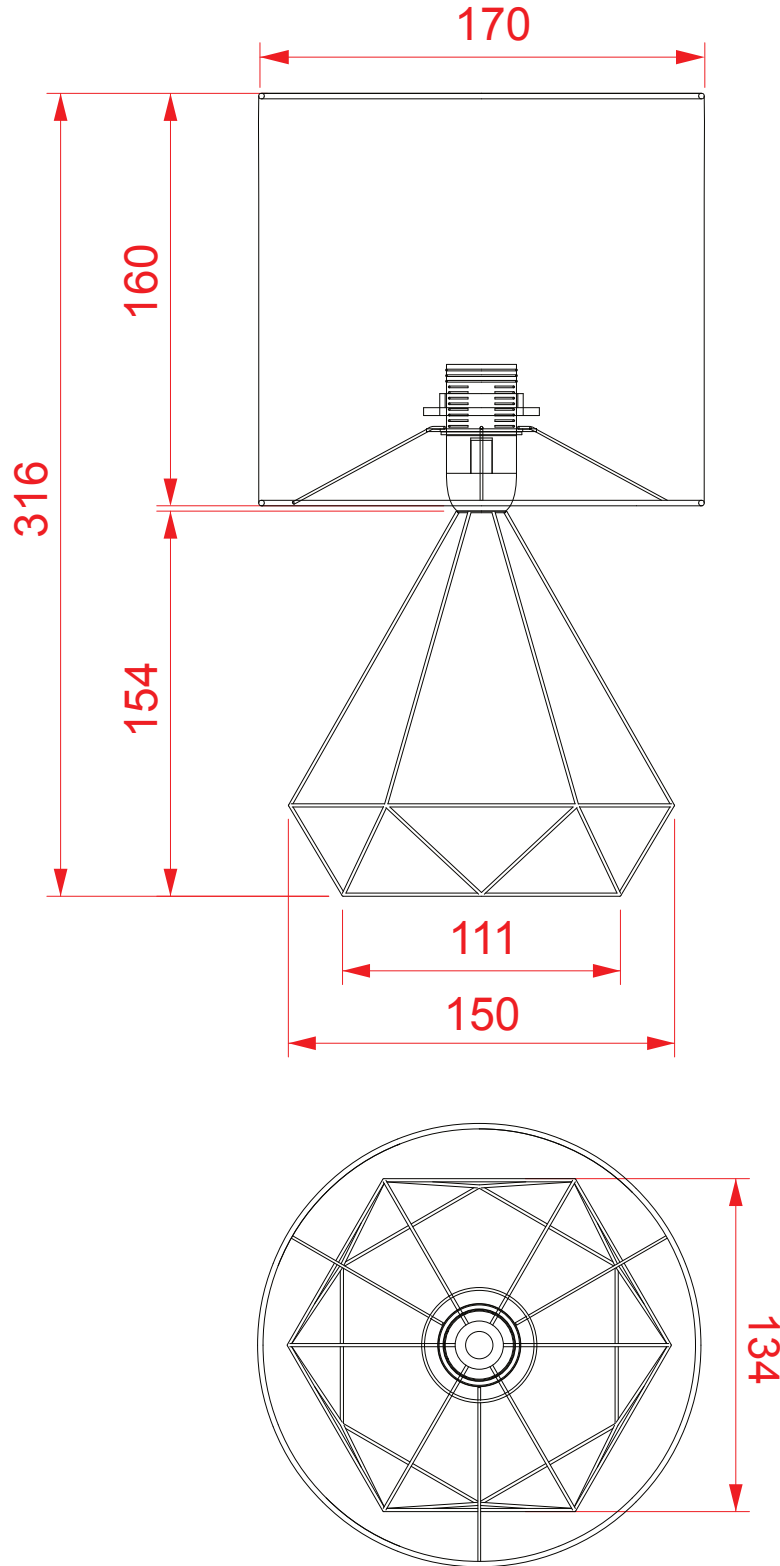

LIGHT SOURCE DATA

- 2 x 40W Max E14 SES (required)
- Lamp direction - Indirect
- Non-dimmable
- Energy range: A++, A+, A, B, C, D, E

DIMENSION DATA

- Height 200mm
- Diameter 100mm
- Weight .22kg

SPECIFICATION

- Gold
- IP20
- In-line On/Off Switch
- Class II - Double Insulated, No Earth
- 240V
- Assembly required? No
- 1.3m length cable from base to plug

CERTIFICATION

CONTACT

www.firstchoicelighting.co.uk

info@firstchoicelighting.co.uk