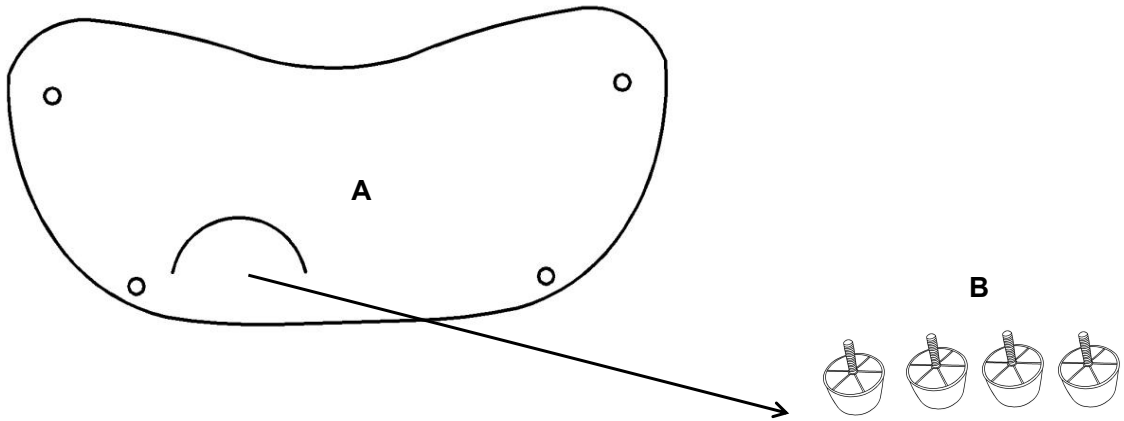

ASSEMBLY TIME

10 MINUTES

PARTS IDENTIFICATION

A

LOVESEAT

1PC

B

LEG

4PCS

C

PATTERNED PILLOW

2PCS

ASSEMBLY INSTRUCTIONS
STEP 1

STEP 2

STEP 3

NOTE: Dimension tolerance $\pm 5\%$