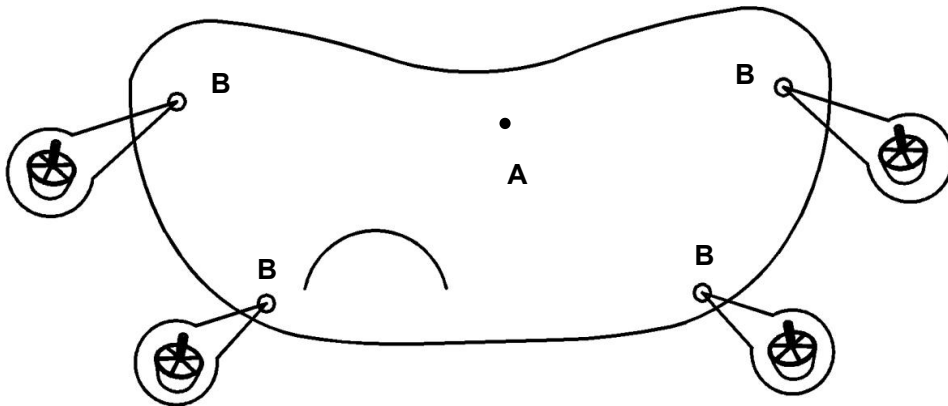

ASSEMBLY TIME

10 MINUTES

PARTS IDENTIFICATION

A

LOVESEAT

1PC

B

LEG

4PCS

C

PATTERNED PILLOW

2PCS

ASSEMBLY INSTRUCTIONS
STEP 1

STEP 2

STEP 3

NOTE: Dimension tolerance $\pm 5\%$