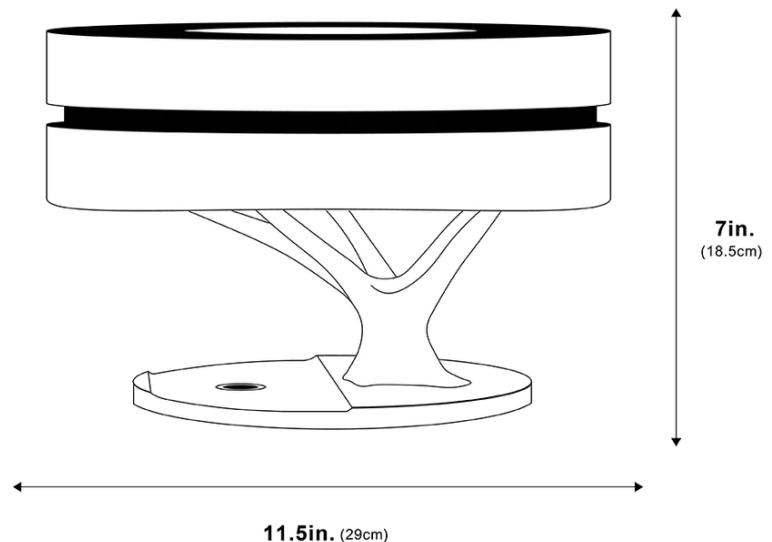

La Série Modern Table Lamp

The La Série Table Lamp is a minimalist lighting and charging accessory that functions as a speaker, charging station, and LED table lamp. It features a thin cherry wood shade, touch controls for brightness adjustment, an integrated wireless charging pad, and a built-in neodymium Bluetooth speaker. The energy-efficient LED light creates a clean, quiet ambiance.

Dimensions	11.5"x7"
Materials & Finish	Wood + ABS + Resin
Illumination	Voltage: 100-240V Suitable for all countries Type: LED Wattage: See table
Certification	
Location Listed	Dry
Power Source	Plug-in
Lead Time	4-7 Days

Dimensions	Emitting Color	Watts	Dimmable?
9.8"x6.5"	Warm White	10W	Yes