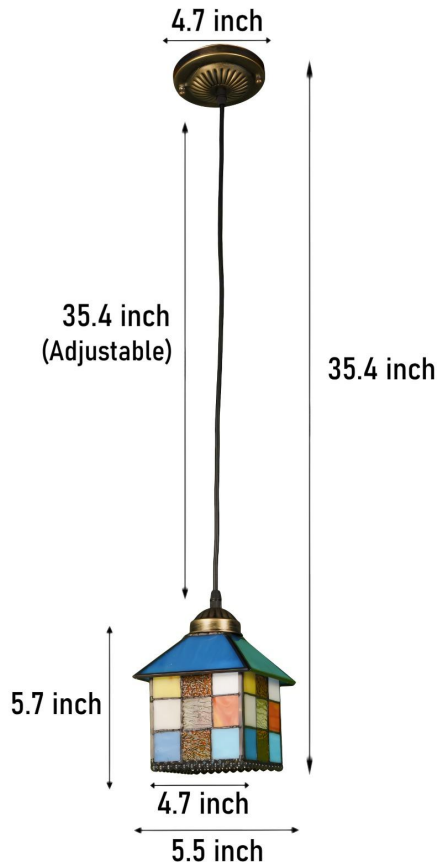

PRODUCT DIMENSION

E26 BASE X1

(INCLUDES 1 WARM LIGHT SOURCES)

MAX 60W PER BULB, 110V

PRODUCT WEIGHT: 2.31 LB