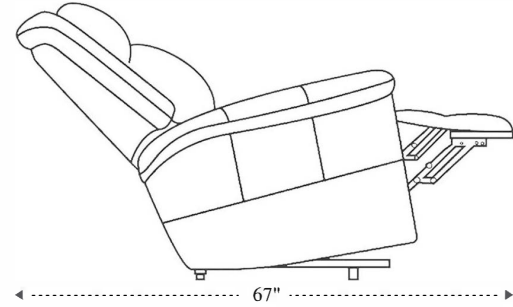

# Power Reclining Loveseat

Overall Dimensions	64.5" x 38" x 42.5"
Overall Width	64.5"
Overall Depth	38"
Overall Height	42.5"
Overall Weight	211.2 lbs.
Fully Reclined	67"
Distance from Wall	5"
Back of Seat to end of Chaise	43"
Leg Height <small>(Distance from Foot Rest to Floor in Full Recline)</small>	23"
Head Height <small>(Distance from Headrest to Floor in Full Recline)</small>	32"

Seat Width	23"
Seat Depth	23.5"
Seat Height	21"
Arm Width	8"
Arm Depth	18"
Arm Height	26.5"
Back Width	23.5"
Back Height	26"
Headrest Extended from Back	4"