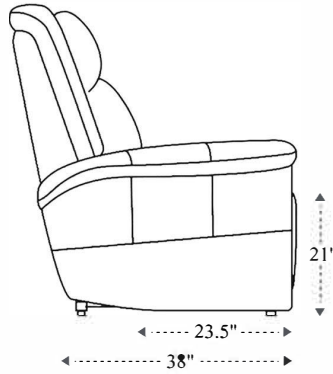

# Power Reclining Loveseat

Overall Dimensions	64.5" x 38" x 42.5"
Overall Width	64.5"
Overall Depth	38"
Overall Height	42.5"
Overall Weight	211.2 lbs.
Fully Reclined	67"
Distance from Wall	5"
Back of Seat to end of Chaise	43"
Leg Height <small>(Distance from Foot Rest to Floor in Full Recline)</small>	23"
Head Height <small>(Distance from Headrest to Floor in Full Recline)</small>	32"

Seat Width	23"
Seat Depth	23.5"
Seat Height	21"
Arm Width	8"
Arm Depth	18"
Arm Height	26.5"
Back Width	23.5"
Back Height	26"
Headrest Extended from Back	4"