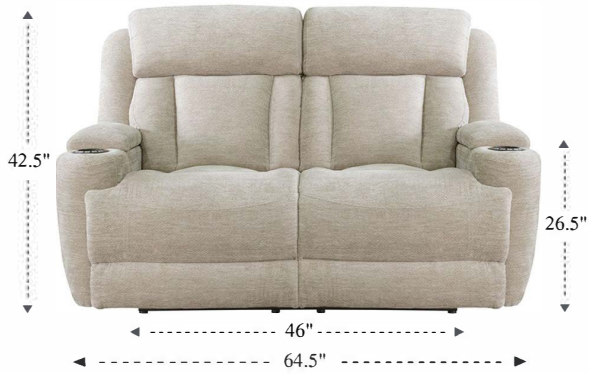

# Power Reclining Loveseat

Overall Dimensions	64.5" x 38" x 42.5"
Overall Width	64.5"
Overall Depth	38"
Overall Height	42.5"
Overall Weight	211.2 lbs.
Fully Reclined	67"
Distance from Wall	5"
Back of Seat to end of Chaise	43"
Leg Height <small>(Distance from Foot Rest to Floor in Full Recline)</small>	23"
Head Height <small>(Distance from Headrest to Floor in Full Recline)</small>	32"

Seat Width	23"
Seat Depth	23.5"
Seat Height	21"
Arm Width	8"
Arm Depth	18"
Arm Height	26.5"
Back Width	23.5"
Back Height	26"
Headrest Extended from Back	4"