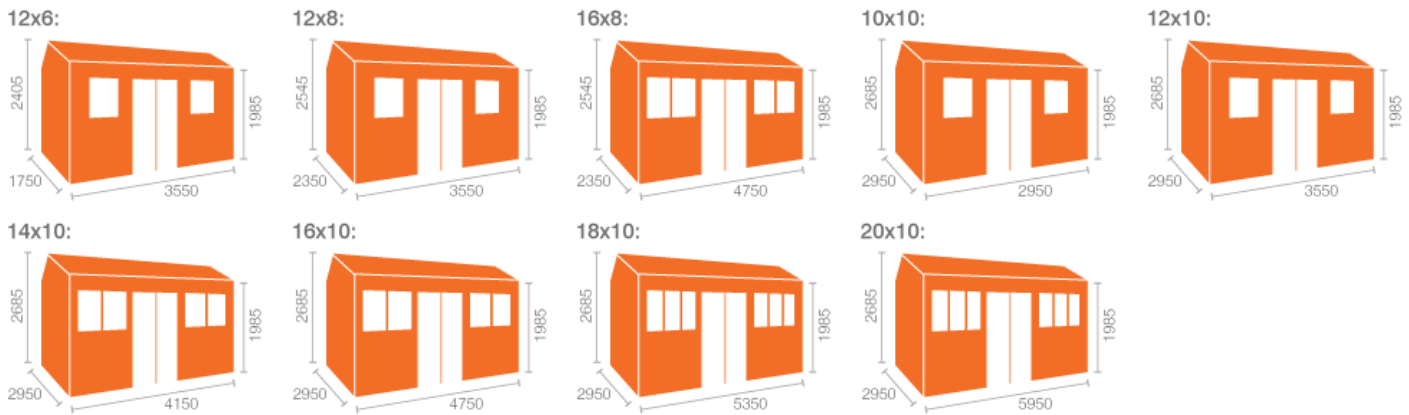

Tiger Workman Apex - Technical Data Sheet

- Large Full Height Double Doors
- Superior Grade 12mm Finish Shiplap Cladding
- 28x44mm Finish Rounded Four Corner Framing
- Massive Interior Storage Space With Extra Height
- Alternative design to XL Heavyweight Workshop

| | | | |
|--------------------------|--|---------------------------|-----------------------------|
| Cladding Material | Shiplap | Cladding Thickness | 12 |
| Framing Style | Standard | Framing Size | 28mm x 44mm |
| Roof Material | Tongue & Groove Board | Roof Thickness | 12mm |
| Floor Material | Tongue & Groove Board | Floor Size | 12mm |
| Door Style | Double Fully Boarded Tongue & Groove Doors | Door Size | 1132mm x 1800mm |
| Window Style | All Fixed | Window Size | 457mm x 610mm |
| Glazing Thickness | 2 | Glazing Material | Glass |
| Roof Covering | Green Mineral Felt | Treatment | TigerSkin Water Based |
| Locking System | Lock and Key | Material | Selected European Softwoods |