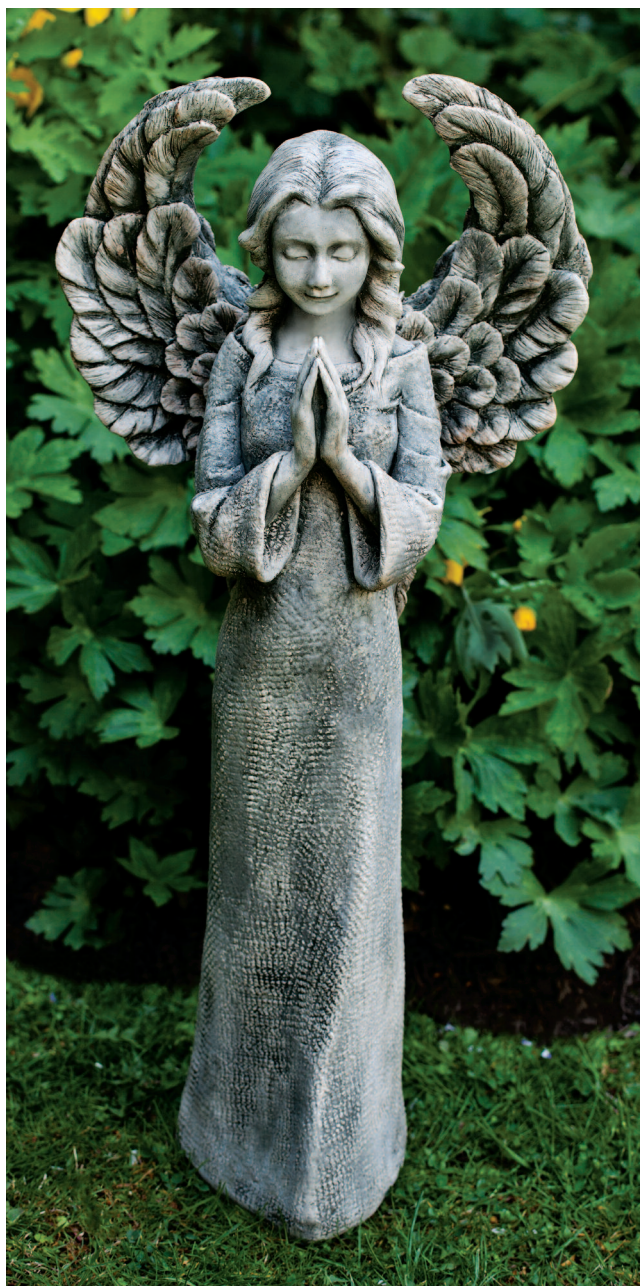

Standing Madonna and Child (AS)

R-105 71 lbs

8.50"L x 10.00"W x 30.25"H

Fiona's Angel (AS)

R-114 35 lbs

12.50"L x 6.50"W x 26.50"H