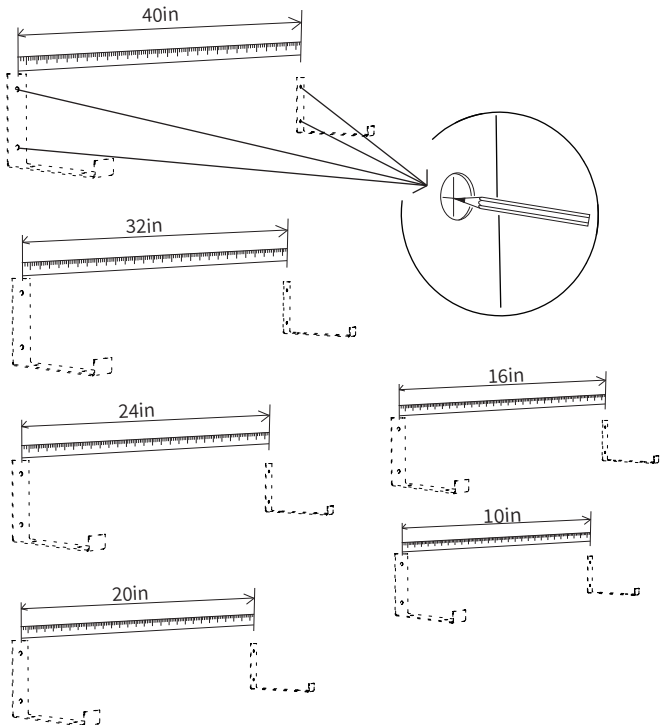

STONE CREEK™

FLOATING SHELF

1

Recommended Drill Space for 4 Different Length

2**3****4**

5

Recommended Installation Distance

6