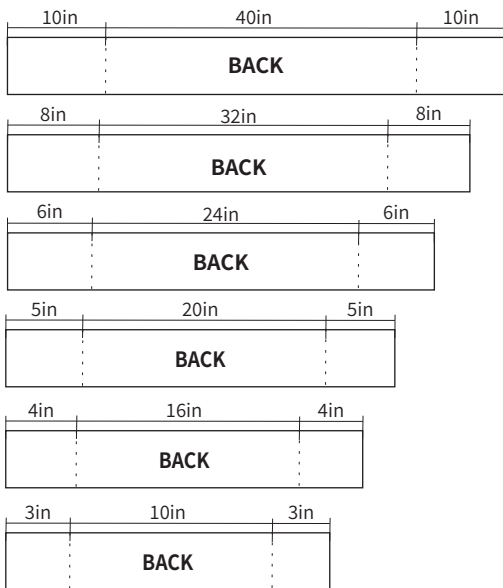

STONE CREEK™

FLOATING SHELF

1

Recommended Drill Space for 4 Different Length

2**3****4**

5

Recommended Installation Distance

6