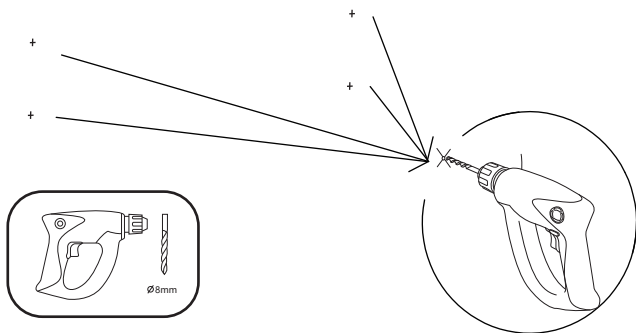

STONE CREEK™

FLOATING SHELF

1

Recommended Drill Space for 4 Different Length

2**3****4**

5

Recommended Installation Distance

6