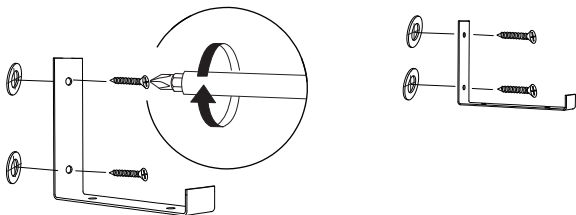

STONE CREEK™

FLOATING SHELF

1

Recommended Drill Space for 4 Different Length

2**3****4**

5

Recommended Installation Distance

6