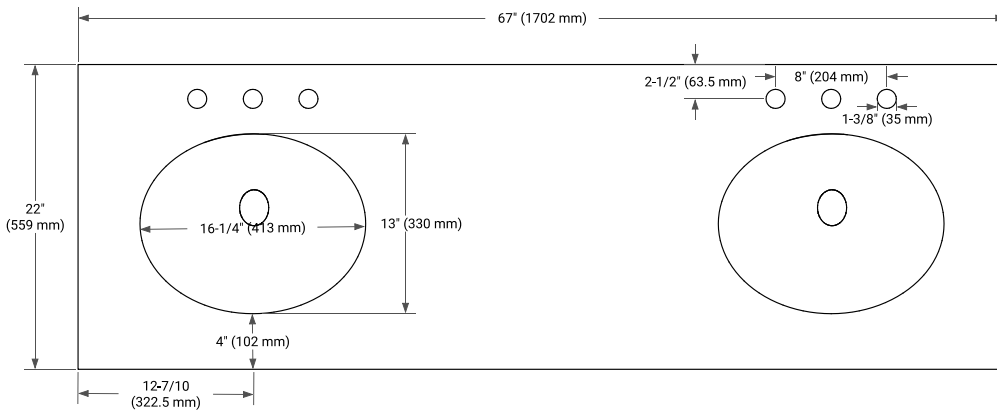

67" DOUBLE OVAL SINK COUNTERTOP WITH 1.5 IN. THICKNESS

OVERALL DIMENSIONS

67" W x 22" D x 1.5" H

COUNTERTOP OPTIONS

FEATURES

- Solid countertop with mitered edges & seams
- Undermount white oval sink
- Pre-drilled for 8" widespread faucet

INCLUDED

- Countertop
- Matching Backsplash
- Oval Sinks

COUNTERTOP PLAN VIEW