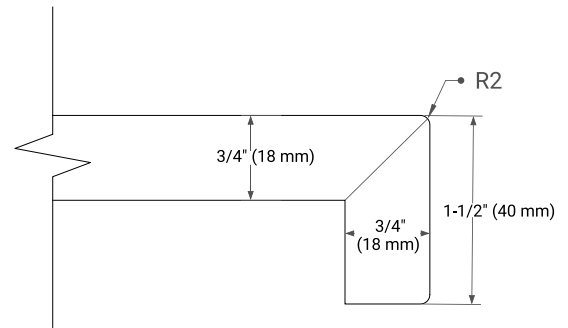

EDGE SIDE VIEW