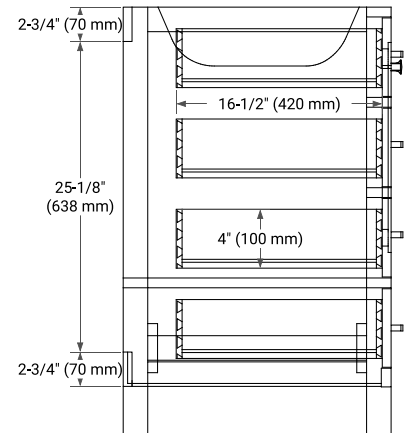

## BASE CABINET DIMENSIONS

66" W x 21.5" D x 34.5" H

## SIDE VIEW

## PLAN VIEW

## OVERALL DIMENSIONS

67" W x 22" D x 1.5" H