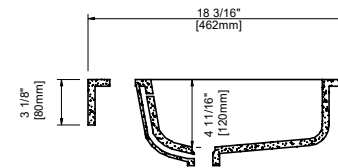

Dimensions

FRONT VIEW

PLAN VIEW

SIDE VIEW

COUNTERTOP PLAN VIEW

RIGHT SIDE VIEW

size: 1190x545x830mm