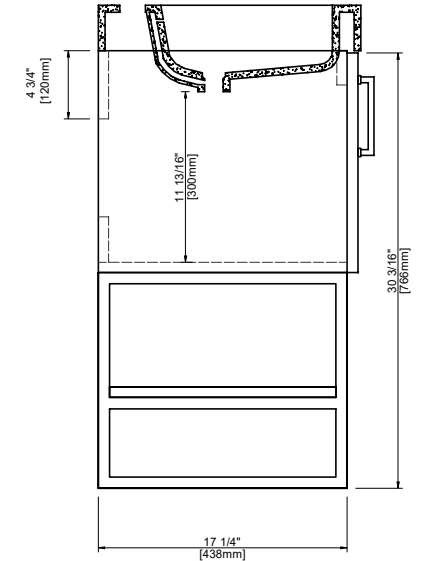

Dimensions

FRONT VIEW

PLAN VIEW

SIDE VIEW

COUNTERTOP PLAN VIEW

RIGHT SIDE VIEW

size: 1190x545x830mm