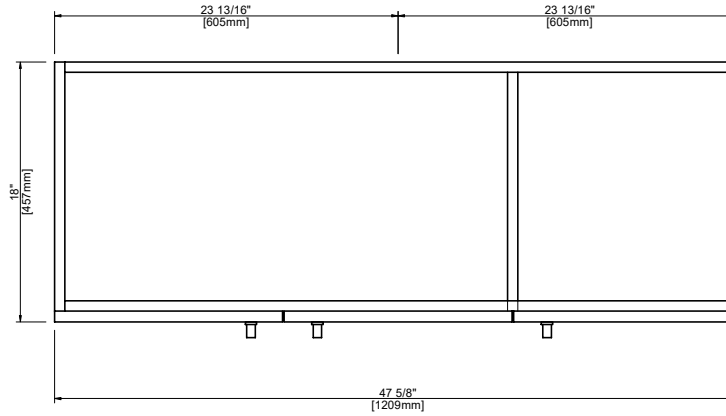

Dimensions

FRONT VIEW

PLAN VIEW

SIDE VIEW

COUNTERTOP PLAN VIEW

RIGHT SIDE VIEW

size: 1190x545x830mm