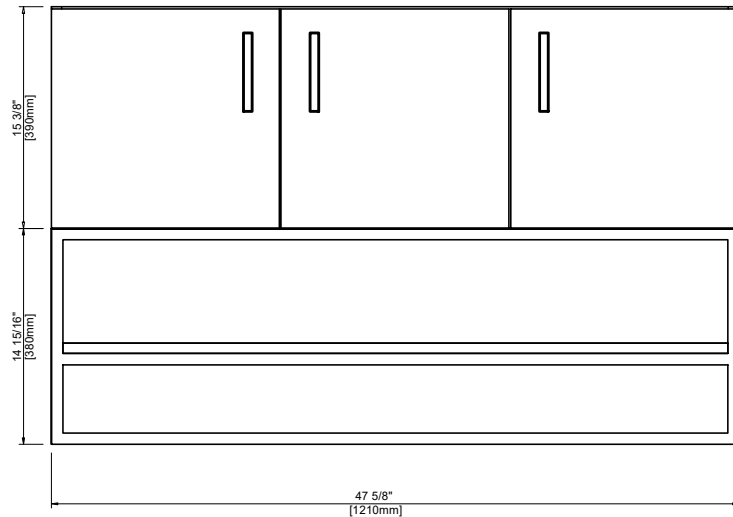

Dimensions

FRONT VIEW

PLAN VIEW

SIDE VIEW

COUNTERTOP PLAN VIEW

RIGHT SIDE VIEW

size: 1190x545x830mm