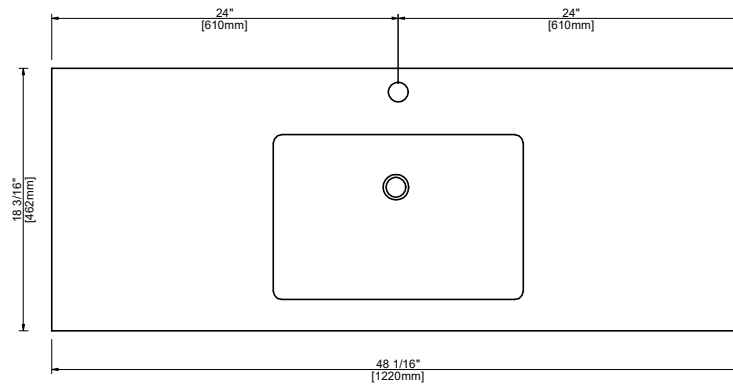

Dimensions

FRONT VIEW

PLAN VIEW

SIDE VIEW

COUNTERTOP PLAN VIEW

RIGHT SIDE VIEW

size: 1190x545x830mm