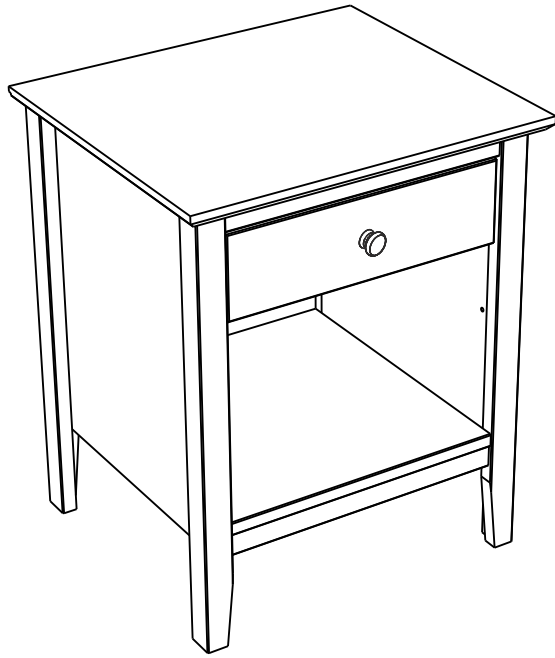

# ASSEMBLY INSTRUCTIONS NIGHT STAND

A	 Ø8x30mm	20
B	 Ø8x20mm	04
C	 Ø4x35mm	01
D	 Ø4x30mm	24
E	 Ø4,0x30mm	12
F	 Ø4x16mm	04
G		01
H	 Ø1 x 19mm	14
I	 330mm	01
J	 330mm	01
K	 Ø6x10mm	04

Note:   
330 D

I		330mm	01
J		330mm	01

K		04
		Ø6x10mm

05

06

07

D		06
Ø4x30mm		

08