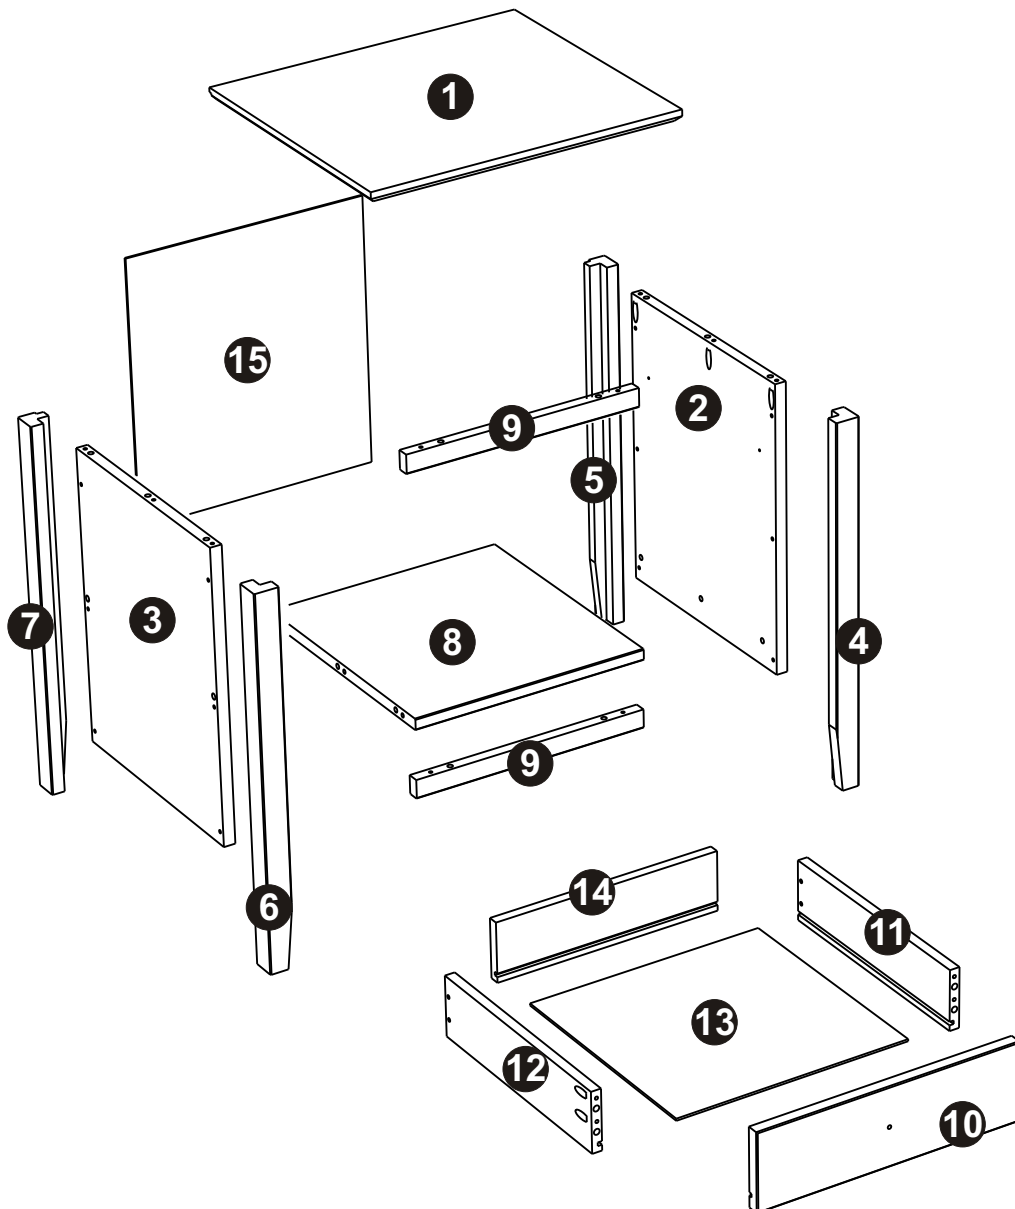

# ASSEMBLY INSTRUCTIONS NIGHT STAND

A	 Ø8x30mm	20
B	 Ø8x20mm	04
C	 Ø4x35mm	01
D	 Ø4x30mm	24
E	 Ø4,0x30mm	12
F	 Ø4x16mm	04
G		01
H	 Ø1 x 19mm	14
I	 330mm	01
J	 330mm	01
K	 Ø6x10mm	04

Note:   
330 D

I		330mm	01
J		330mm	01

K		04
		Ø6x10mm

05

06

07

D		06
Ø4x30mm		

08

H		14
Ø1 x 19mm		

09

D		08
Ø4x30mm		

10

F		04	Ø4x16mm
---	---	----	---------

I		01	330mm
J		01	330mm

11

G		01	
C		01	Ø4x35mm