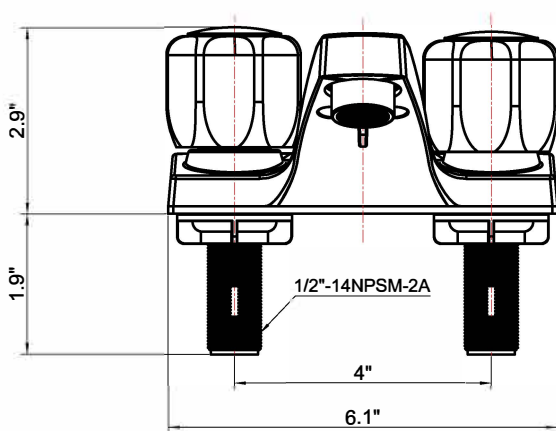

Model No./Colors/Finishes:

- CP Polished Chrome
- BN Brush Nickel PVD
- NB Nobel Bronze
- ORB Oil Rubber Bronze
- PB Polished Brass PVD