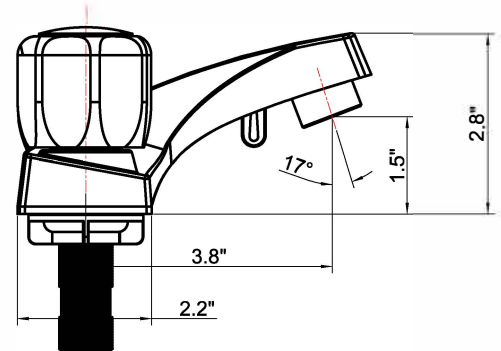

Model No./Colors/Finishes:

- CP Polished Chrome
- BN Brush Nickel PVD
- NB Nobel Bronze
- ORB Oil Rubber Bronze
- PB Polished Brass PVD