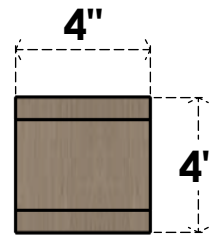

ITEM NUMBER: CORU04X08X04BURRCPR

4"W X 8"D X 4"H SERIES 3 WIDE BURLINGTON ROUGH CEDAR TIMBERTHANE
FAUX WOOD CORBEL, PRIMED

SIDE PROFILE

FRONT PROFILE

ISOMETRIC

EKENA MILLWORK
2300 WEST MAIN ST.
CLARKSVILLE, TX 75426
TOLL FREE: 866-607-0453
WWW.EKENAMILLWORK.COM