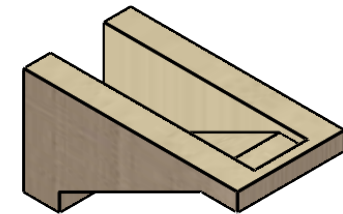

ITEM NUMBER: CORU04X08X04BURRCPR

4"W X 8"D X 4"H SERIES 3 WIDE BURLINGTON ROUGH CEDAR TIMBERTHANE
FAUX WOOD CORBEL, PRIMED

SIDE PROFILE

FRONT PROFILE

ISOMETRIC

EKENA MILLWORK
2300 WEST MAIN ST.
CLARKSVILLE, TX 75426
TOLL FREE: 866-607-0453
WWW.EKENAMILLWORK.COM