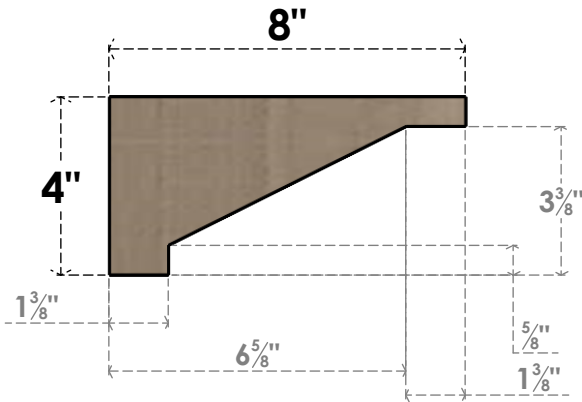

ITEM NUMBER: CORU04X08X04BURRCPR

4"W X 8"D X 4"H SERIES 3 WIDE BURLINGTON ROUGH CEDAR TIMBERTHANE
FAUX WOOD CORBEL, PRIMED

SIDE PROFILE

FRONT PROFILE

ISOMETRIC

EKENA MILLWORK
2300 WEST MAIN ST.
CLARKSVILLE, TX 75426
TOLL FREE: 866-607-0453
WWW.EKENAMILLWORK.COM

NOTES

1. INSTALLATION TO BE COMPLETED IN ACCORDANCE WITH MANUFACTURER'S SPECIFICATIONS.
2. DRAWING MAY NOT BE TO SCALE
3. THIS DRAWING IS INTENDED FOR DESIGN AND PLANNING PURPOSES ONLY.
4. ALL INFORMATION CONTAINED HEREIN WAS CURRENT AT THE TIME OF DEVELOPMENT BUT MUST BE REVIEWED AND APPROVED BY THE PRODUCT MANUFACTURER TO BE CONSIDERED ACCURATE.
5. TIMBERTHANE ARCHITECTURAL PRODUCTS ARE MADE FROM HIGH DENSITY URETHANE AND COME FACTORY PRIMED