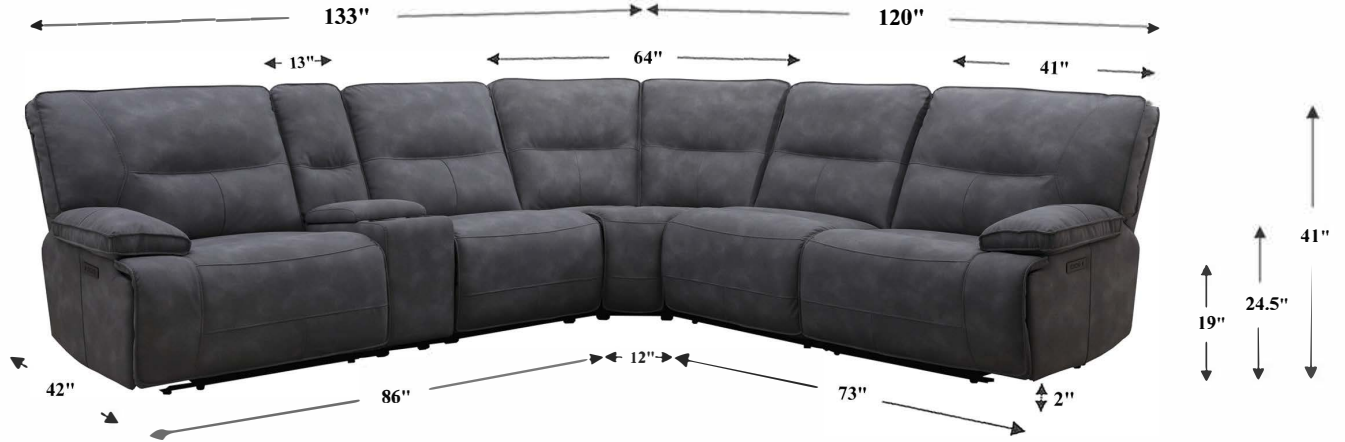

6 Piece Modular Power Reclining Sectional with Power Adjustable Headrests

Overall Dimensions	133" x 120" x 41"
Overall Width	133"
Overall Depth	120"
Overall Height	41"
Overall Weight	460.8 lbs.
Fully Reclined	70"
Distance from Wall	8"
Back of Seat to end of Chaise	44.5"
Leg Height <small>(Distance from Foot Rest to Floor in Full Recline)</small>	23.5"
Head Height <small>(Distance from Headrest to Floor in Full Recline)</small>	29"

Seat Width	29.5"
Seat Depth	23"
Seat Height	19"
Arm Width	12"
Arm Depth	20.5"
Arm Height	24.5"
Back Height	24"
Console Storage area Inside	9.5" x 11.5" x 6"