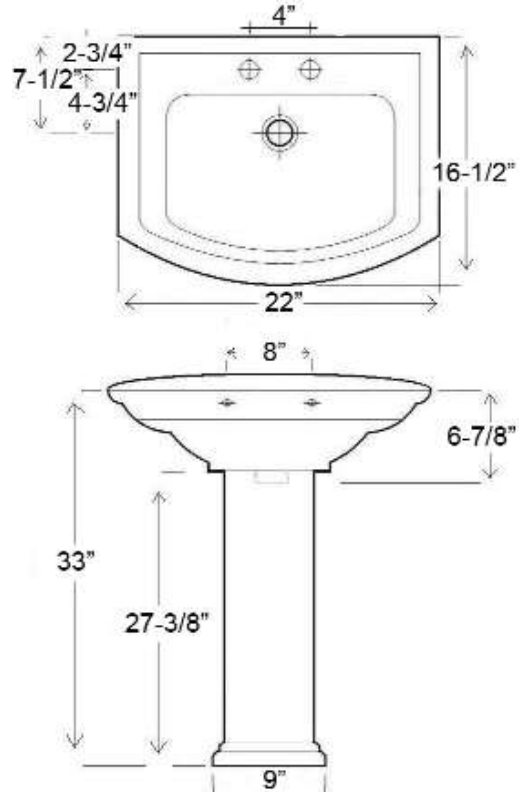

Dimensions of fixture are nominal and may vary within the range of tolerances established by ASME Standard A112.19.2-2013. Dimensions and specifications subject to change without notice.