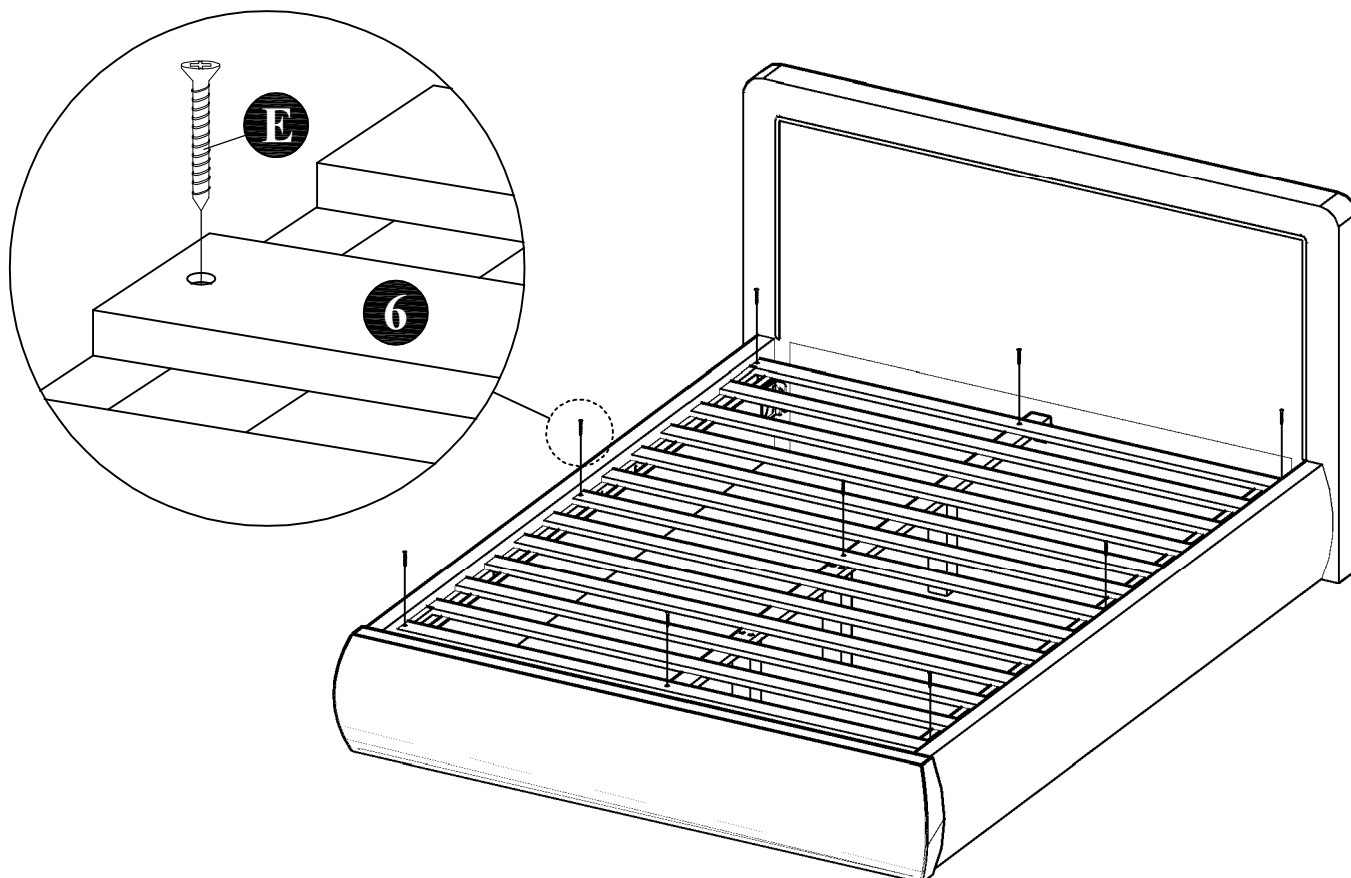

ASSEMBLY INSTRUCTIONS

MODEL : BD816-FS

COMPONENT

Headboard - 1 pc.  ①	Footboard - 1 pc.  ②	Side Rail - 2 pcs.  ③	Center Rail - 1 pc.  ④	Center Leg - 3 pcs.  ⑤	Slats - 13 pcs.(1set)  ⑥
--	--	---	---	---	--

HARDWARE

Allen Key M4 - 1 pc.  A	Allen Key M5 - 1 pc.  B	JCBC Bolt M6 x 40mm - 6 pcs.  C	Wood Screw M4 x 20mm - 2 pcs.  D	Wood Screw M4 x 25mm - 9 pcs.  E
--	---	--	---	---

ASSEMBLY INSTRUCTIONS

STEP 1 :

STEP 2 :

ASSEMBLY INSTRUCTIONS

STEP 3 :

STEP 4 :

ASSEMBLY INSTRUCTIONS

COMPLETE VIEW

IMPORTANT

Please lift up the bed to move
with 2 or more people.