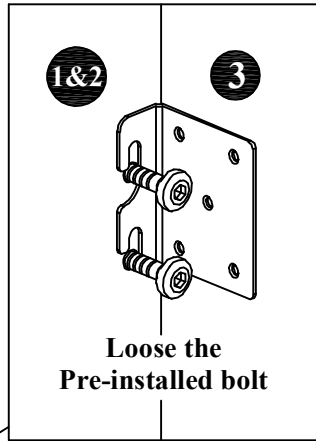

ASSEMBLY INSTRUCTIONS

MODEL : BD816-FS

COMPONENT

Headboard - 1 pc.  ①	Footboard - 1 pc.  ②	Side Rail - 2 pcs.  ③	Center Rail - 1 pc.  ④	Center Leg - 3 pcs.  ⑤	Slats - 13 pcs.(1set)  ⑥
--	--	---	---	---	--

HARDWARE

Allen Key M4 - 1 pc.  A	Allen Key M5 - 1 pc.  B	JCBC Bolt M6 x 40mm - 6 pcs.  C	Wood Screw M4 x 20mm - 2 pcs.  D	Wood Screw M4 x 25mm - 9 pcs.  E
--	---	--	---	---

ASSEMBLY INSTRUCTIONS

STEP 1 :