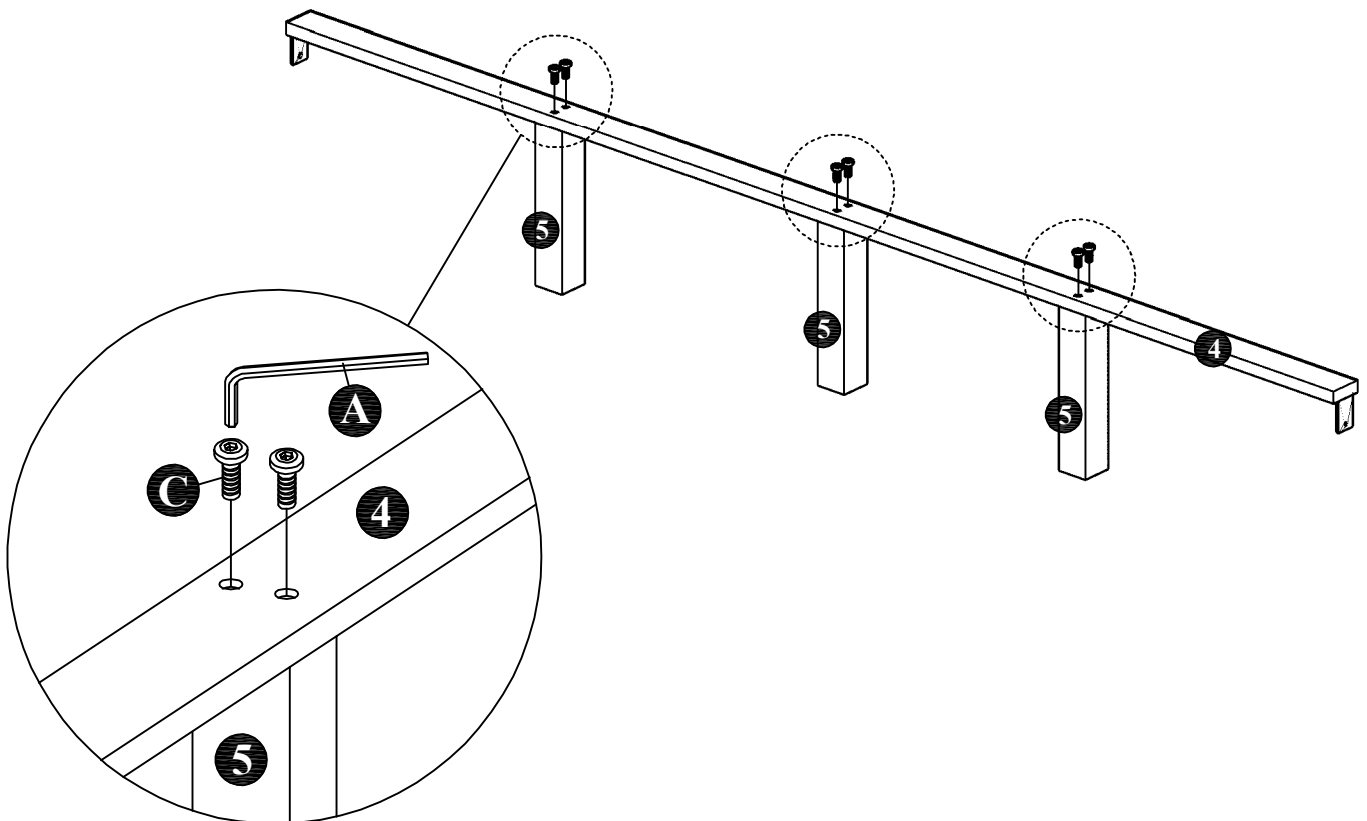

ASSEMBLY INSTRUCTIONS

MODEL : BD816-FS

COMPONENT

Headboard - 1 pc.  ①	Footboard - 1 pc.  ②	Side Rail - 2 pcs.  ③	Center Rail - 1 pc.  ④	Center Leg - 3 pcs.  ⑤	Slats - 13 pcs.(1set)  ⑥
--	--	---	---	---	--

HARDWARE

Allen Key M4 - 1 pc.  A	Allen Key M5 - 1 pc.  B	JCBC Bolt M6 x 40mm - 6 pcs.  C	Wood Screw M4 x 20mm - 2 pcs.  D	Wood Screw M4 x 25mm - 9 pcs.  E
--	---	--	---	---

ASSEMBLY INSTRUCTIONS

STEP 1 :

STEP 2 :

ASSEMBLY INSTRUCTIONS

STEP 3 :

STEP 4 :

ASSEMBLY INSTRUCTIONS

COMPLETE VIEW

IMPORTANT

Please lift up the bed to move
with 2 or more people.