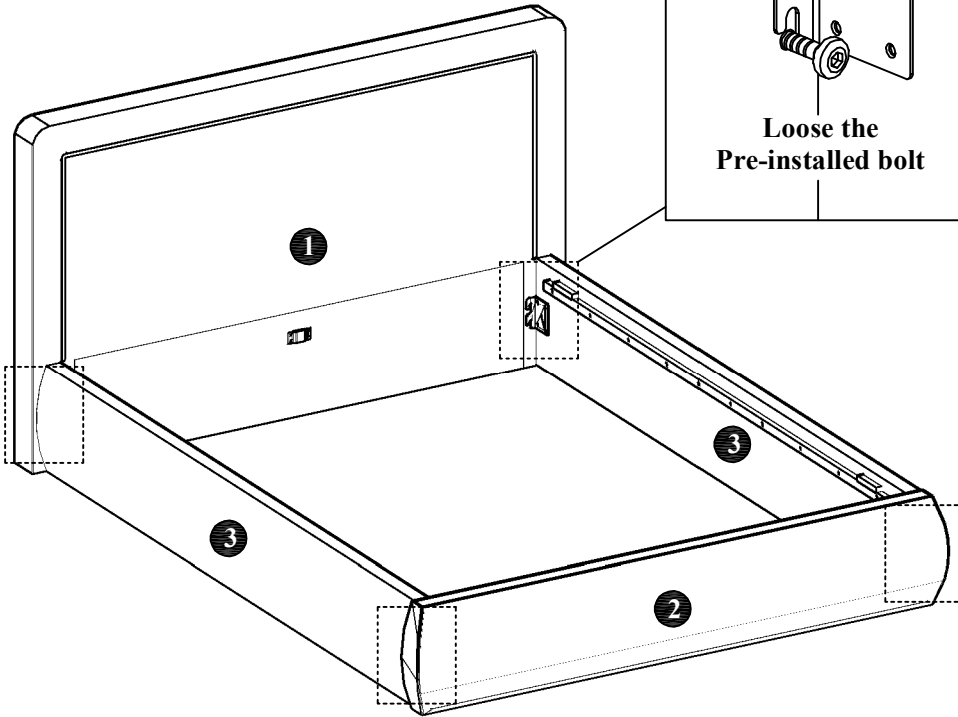

ASSEMBLY INSTRUCTIONS

MODEL : BD816-FS

COMPONENT

Headboard - 1 pc.  ①	Footboard - 1 pc.  ②	Side Rail - 2 pcs.  ③	Center Rail - 1 pc.  ④	Center Leg - 3 pcs.  ⑤	Slats - 13 pcs.(1set)  ⑥
--	--	---	---	---	--

HARDWARE

Allen Key M4 - 1 pc.  A	Allen Key M5 - 1 pc.  B	JCBC Bolt M6 x 40mm - 6 pcs.  C	Wood Screw M4 x 20mm - 2 pcs.  D	Wood Screw M4 x 25mm - 9 pcs.  E
--	---	--	---	---

ASSEMBLY INSTRUCTIONS

STEP 1 :