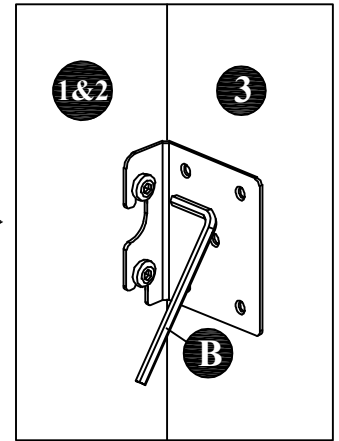

ASSEMBLY INSTRUCTIONS

MODEL : BD816-FS

COMPONENT

Headboard - 1 pc.  ①	Footboard - 1 pc.  ②	Side Rail - 2 pcs.  ③	Center Rail - 1 pc.  ④	Center Leg - 3 pcs.  ⑤	Slats - 13 pcs.(1set)  ⑥
--	--	---	---	---	--

HARDWARE

Allen Key M4 - 1 pc.  A	Allen Key M5 - 1 pc.  B	JCBC Bolt M6 x 40mm - 6 pcs.  C	Wood Screw M4 x 20mm - 2 pcs.  D	Wood Screw M4 x 25mm - 9 pcs.  E
--	---	--	---	---

ASSEMBLY INSTRUCTIONS

STEP 1 :