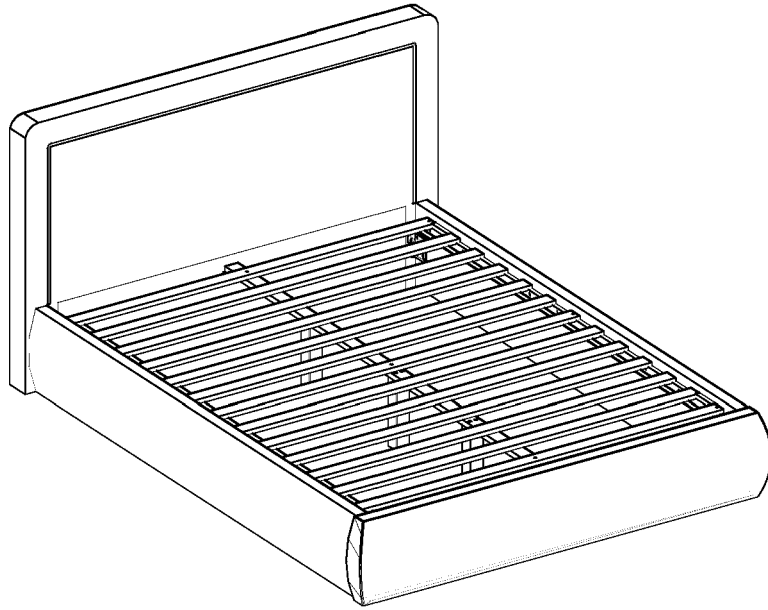

ASSEMBLY INSTRUCTIONS

MODEL : BD816-FS

COMPONENT

Headboard - 1 pc.  ①	Footboard - 1 pc.  ②	Side Rail - 2 pcs.  ③	Center Rail - 1 pc.  ④	Center Leg - 3 pcs.  ⑤	Slats - 13 pcs.(1set)  ⑥
--	--	---	---	---	--

HARDWARE

Allen Key M4 - 1 pc.  A	Allen Key M5 - 1 pc.  B	JCBC Bolt M6 x 40mm - 6 pcs.  C	Wood Screw M4 x 20mm - 2 pcs.  D	Wood Screw M4 x 25mm - 9 pcs.  E
--	---	--	---	---

ASSEMBLY INSTRUCTIONS

STEP 1 :