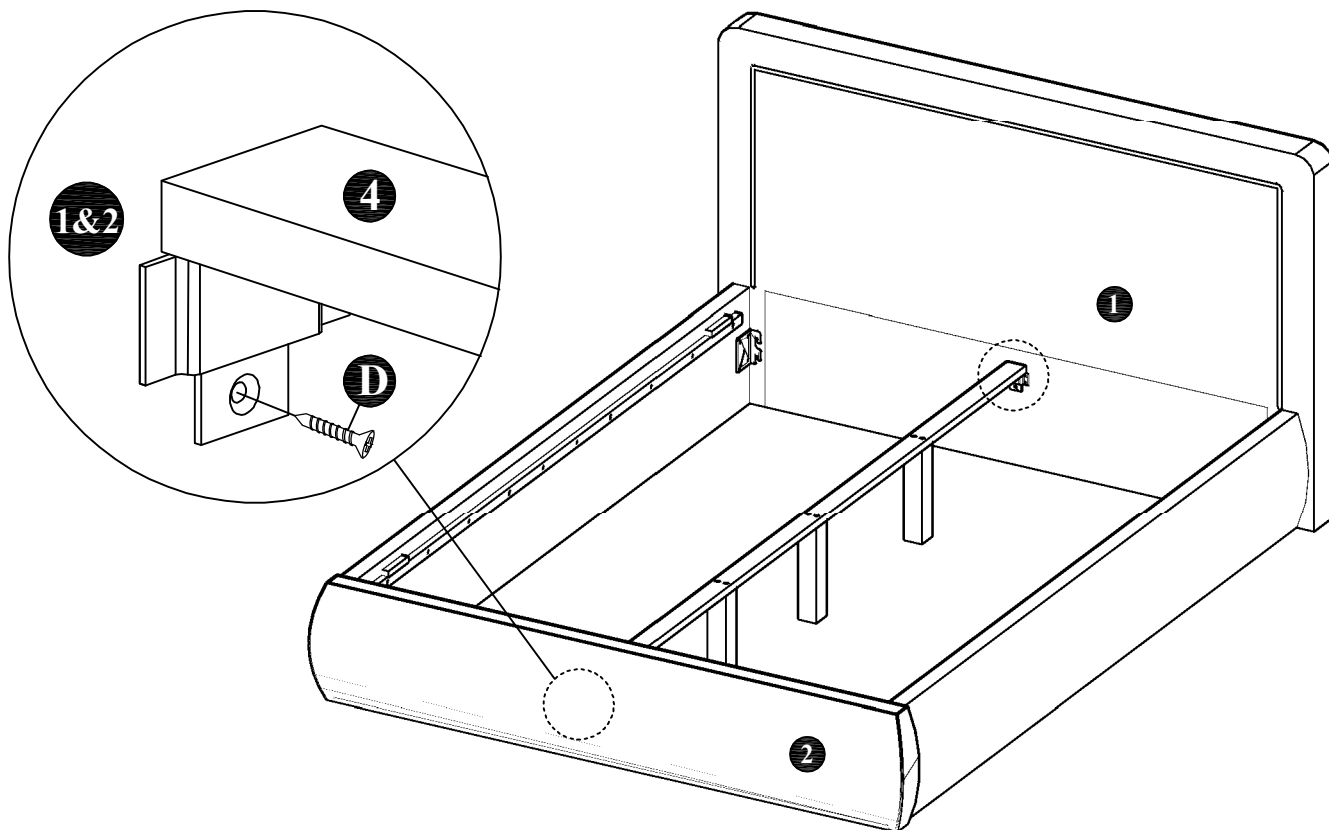

ASSEMBLY INSTRUCTIONS

STEP 3 :