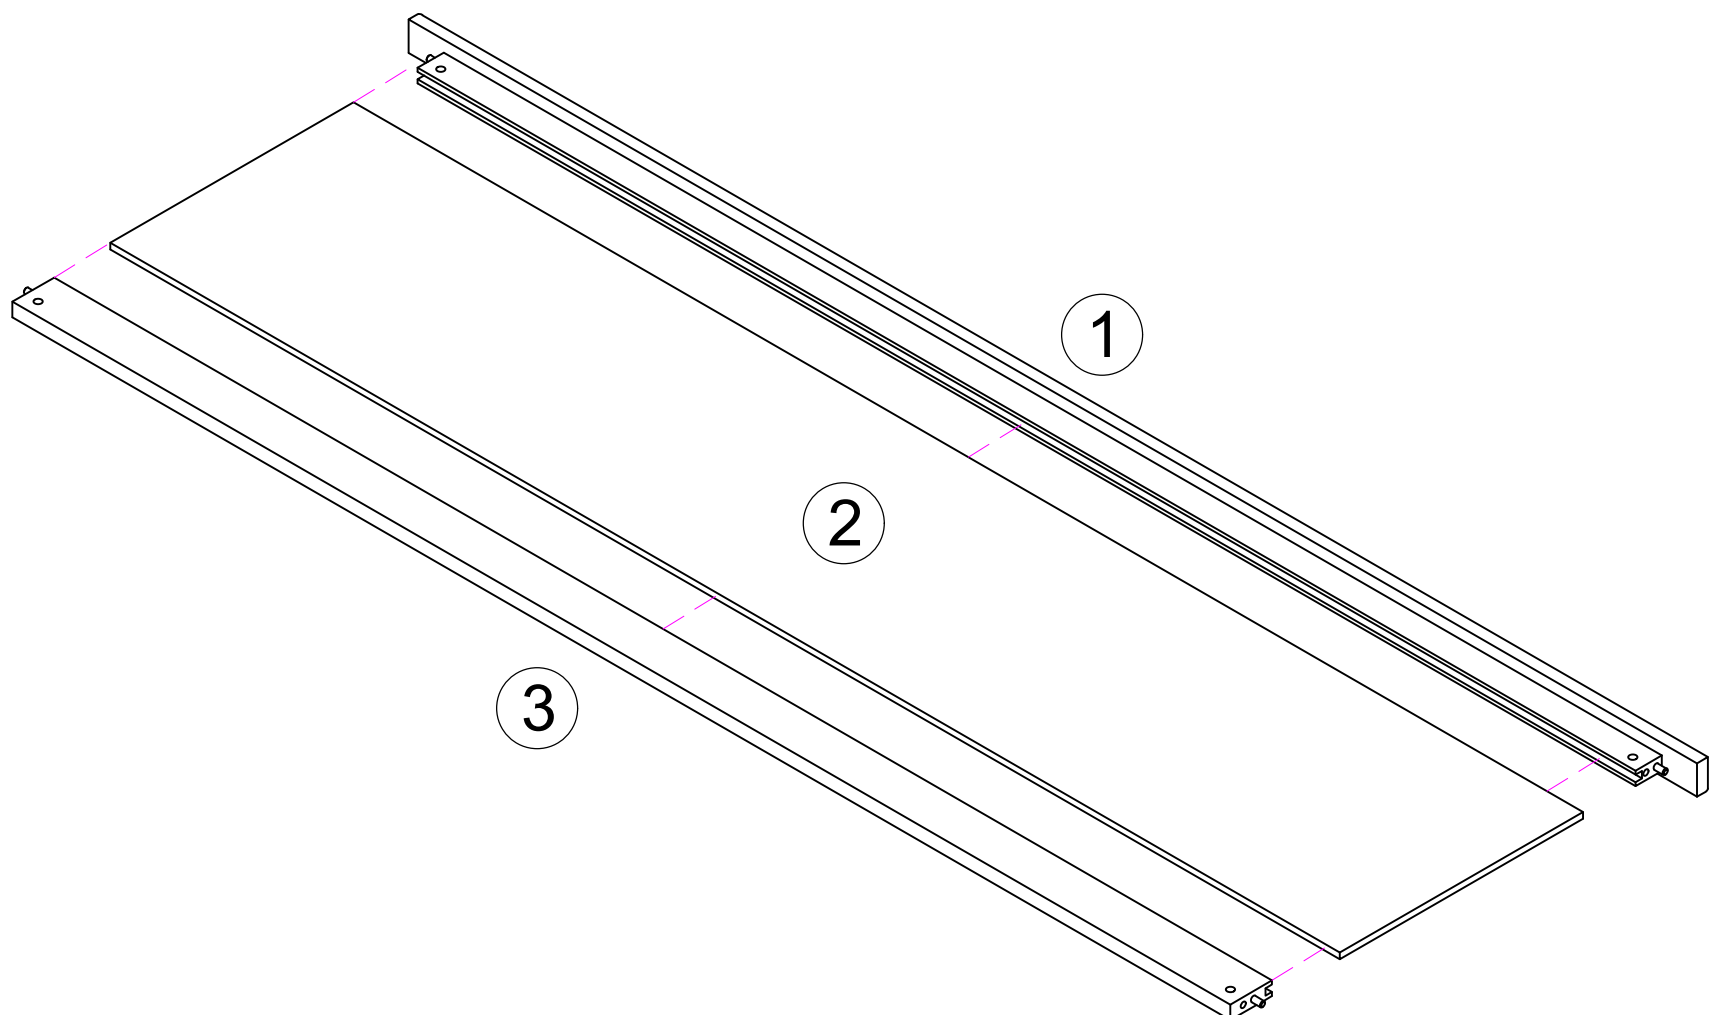

9	 Side rail Rail latéral	2pcs	11	 Support legs Jambes de support	12pcs
10	 Bed slat 1 Lattes de lit 1	6pcs	12	 Bed slat 2 Lattes de lit 2	4pcs

King Size

HARDWARE LIST LISTE DU MATÉRIEL

Ⓐ	Ø8X30mm		6pcs	Ⓚ	1/4X40mm		8pcs
Ⓑ	Ø10X30mm		4pcs	Ⓛ	1/4X35mm		12pcs
Ⓒ	Ø9X15mm		6pcs	Ⓜ	Ø14X12mm		6pcs
Ⓓ	M3.5X15mm		4pcs	Ⓝ	L1/4		1pc
Ⓔ	M4X25mm		20pcs	Ⓟ	Ø14X10mm		2pcs
Ⓕ			2pcs	Ⓠ	1/4X25mm		12pcs
Ⓖ	1/4X70mm		6pcs	Ⓡ	M4X20mm		4pcs
Ⓕ	1/4X100mm		2pcs				

ASSEMBLY TOOLS REQUIRED (NOT INCLUDED)
OUTILS D'ASSEMBLAGE REQUIS (NON INCLUS)

King Size

Step 1
Étape 1

A

Ø8X30mm

6pcs

Step 2
Étape 2

King Size

Step 3
Étape 3

M	Ø14X12mm		6pcs
---	----------	---	------

G	1/4X70mm		6pcs
N	L1/4		1pc

Step 4
Étape 4

D	M3.5X15mm		4pcs
---	-----------	---	------

F		2pcs	
R	M4X20mm		4pcs

King Size

Step 5
Étape 5