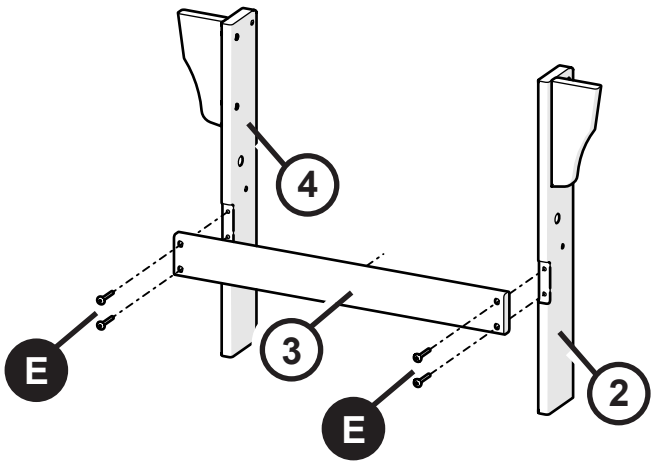

## TOOLS REQUIRED

4mm T-handle  
hex key (included)

7/16" wrench  
(not included)

## PRODUCT ASSEMBLY – OVERALL

1

**E** x4

2

**A** x2

**F** x2

**G** x2

3