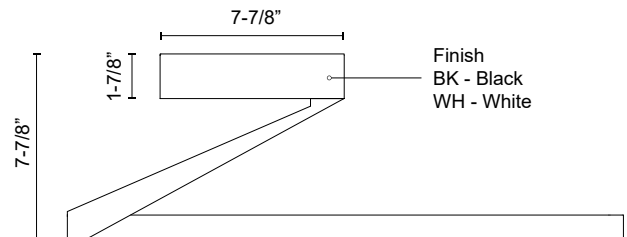

RODA SF27724-3WCCT-UNV

SEMI FLUSH

PROJECT

SF27724-BK-3WCCT-UNV
Black

SF27724-WH-3WCCT-UNV
White

SPECIFICATION DETAILS

Fixture Dimensions	L23-7/8" x W23-5/8" x H7-7/8"
Light Source	LED with DC Driver
Wattage	41W
Total Lumens	2855lm
Delivered Lumens	BK-1170lm; WH-1500lm*;
Voltage	120-277V
Color Temperature	Selectable CCT 2700K/3000K/4000K
CRI (Ra)	90CRI
LED Rated Life	50,000 hours
Dimming	100% - 10%, TRIAC or ELV Dimmer (Not Included)
Diffuser Details	Frosted Acrylic Lens
Location	Dry
Illumination Direction	Up/Down
CEC Title 24 JA8	Yes, JA8-2022
Canopy Dimensions	L7-7/8" x W4-3/4" x H1-7/8"
Material	Aluminum + Acrylic
Paint Finish	BK02; WH02;

- Sleek, modern circular design
- Integrated LED, no need for bulbs
- Down and up light
- Matte Black or White finish options
- 72" of black or white cord to match fixture [TL and FL ONLY]

Finish
BK - Black
WH - White