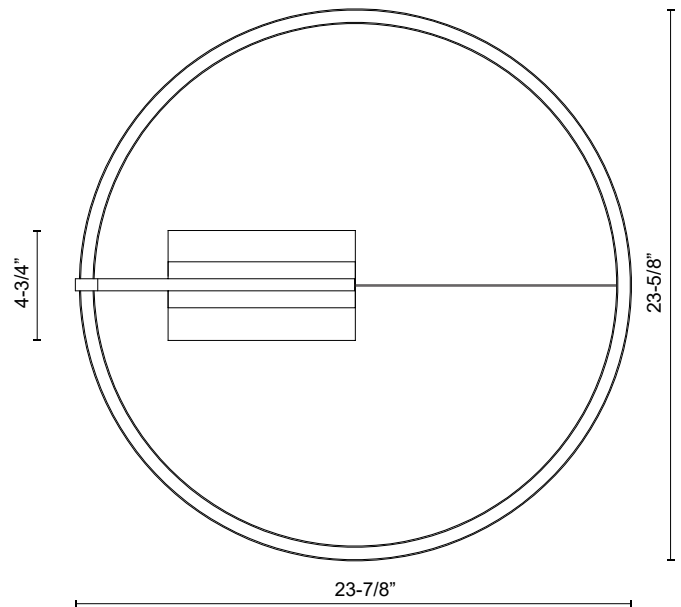

RODA SF27724-3WCCT-UNV

SEMI FLUSH

PROJECT

SF27724-BK-3WCCT-UNV
Black

SF27724-WH-3WCCT-UNV
White

SPECIFICATION DETAILS

Fixture Dimensions	L23-7/8" x W23-5/8" x H7-7/8"
Light Source	LED with DC Driver
Wattage	41W
Total Lumens	2855lm
Delivered Lumens	BK-1170lm; WH-1500lm*;
Voltage	120-277V
Color Temperature	Selectable CCT 2700K/3000K/4000K
CRI (Ra)	90CRI
LED Rated Life	50,000 hours
Dimming	100% - 10%, TRIAC or ELV Dimmer (Not Included)
Diffuser Details	Frosted Acrylic Lens
Location	Dry
Illumination Direction	Up/Down
CEC Title 24 JA8	Yes, JA8-2022
Canopy Dimensions	L7-7/8" x W4-3/4" x H1-7/8"
Material	Aluminum + Acrylic
Paint Finish	BK02; WH02;

- Sleek, modern circular design
- Integrated LED, no need for bulbs
- Down and up light
- Matte Black or White finish options
- 72" of black or white cord to match fixture [TL and FL ONLY]

Finish
BK - Black
WH - White