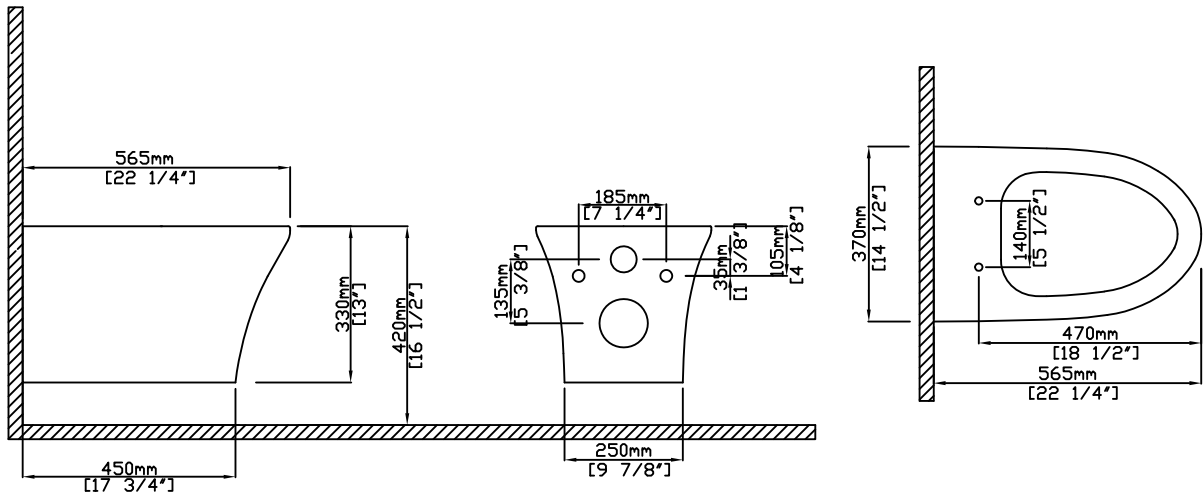

*Shown here with:
S-232 Seat (sold separately)*

*Shown here with:
S-262 Seat (included)*

C-6620

CERAMIC FINISHES:

White .01

PRODUCT FEATURES

- Vitreous china wallhung Rimless toilet bowl
- Compact-elongated bowl
- MicroGlaze antimicrobial, stain-resistant glaze
- Fully concealed mounting system - easy to install
- Average water consumption: 1.28gpf
- 1.6 / 0.8 dual-flush capable
- Includes Duroplast Silent Close, quick-release Slim seat and cover
- Compatible with Geberit, Viega and other in-wall carriers (not included)
- Limited lifetime warranty on ceramic

C

MODEL NUMBERS

DESCRIPTION	FINISH	MODEL NO.
Wallhung Toilet Bowl Compact-elongated bowl Includes Silent Close, Quick-Release Slim Seat	White	C-6620.01

HARDWARE & REPLACEMENT PARTS

Seat	S-262.01	Seat Bolt Assembly	SB-242-S.01 (includes White caps)
------	----------	--------------------	-----------------------------------

SPECIFICATIONS

IMPORTANT: Dimensions are nominal and may vary within the range of tolerance per NSI Standard A112.19.2. These measurements are subject to change. No responsibility is assumed for use of superseded or voided pages.