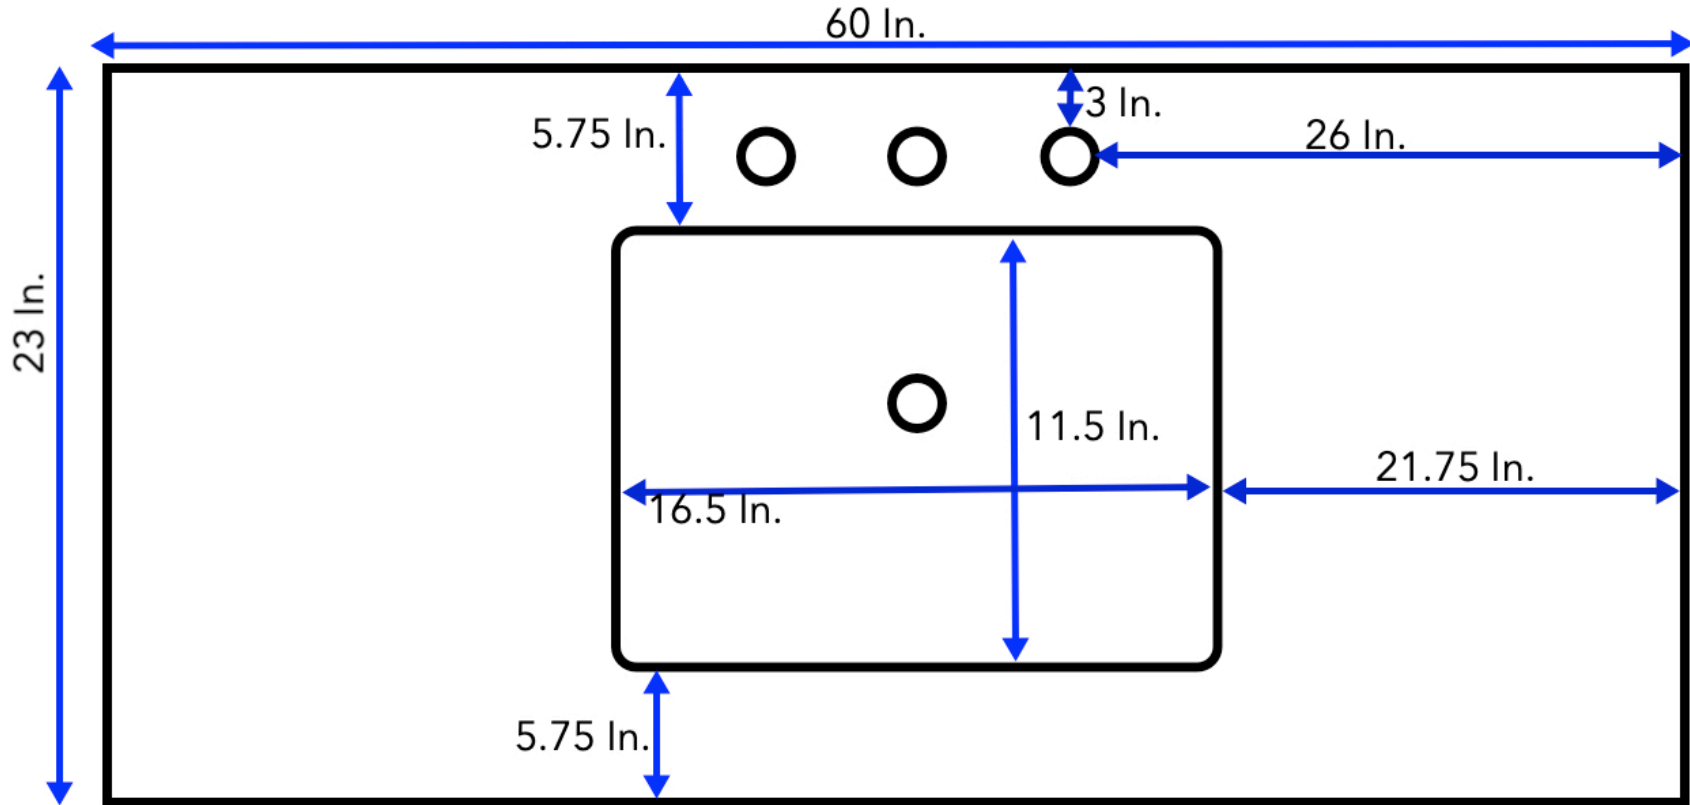

# Peyton 60-inch Single Vanity (Top View)

All measurements are approximate and rounded to the nearest quarter inch.  
Please allow for a slight margin of error.