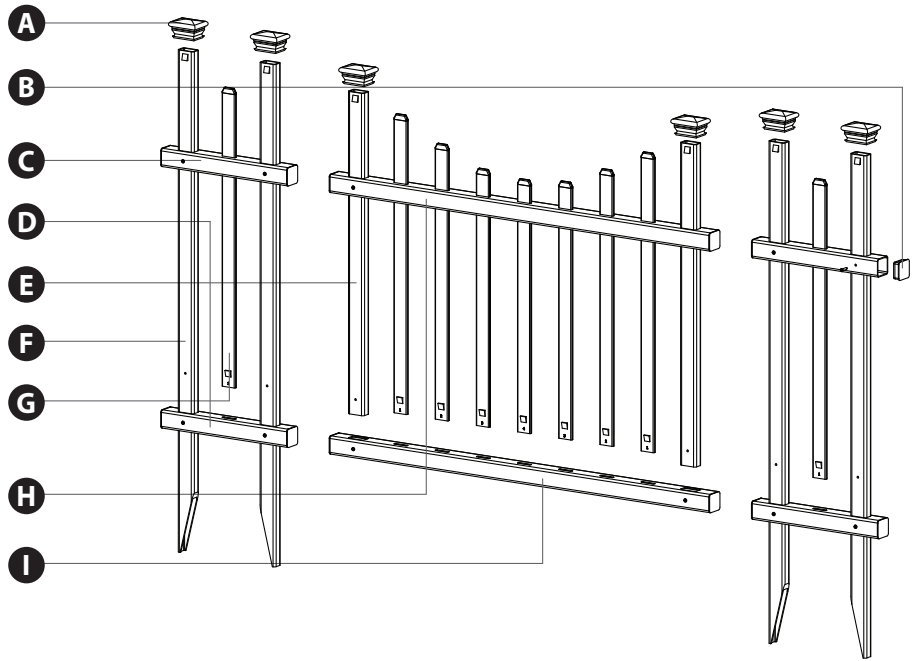

# BOX CONTENTS

In the event of missing or defective parts please call our customer service department at 1-877-234-6196 (Mon-Fri 8:00 AM to 5:00 PM EST)

**IMPORTANT: CHECK THE INSIDE OF THE LARGER PIECES IN YOUR BOX FOR OTHER MATERIALS PACKED INSIDE.**

- A.** Post Caps (4)
- B.** Rail End Caps (12)
- C.** Horizontal Top Rail (2) - 1½" x 1½" x 12"
- D.** Horizontal Bottom Rail (2) - 1½" x 1½" x 12"
- E.** Gate Post (2) - 7⁄8" x 1½" x 26½"
- F.** Post (4) - 7⁄8" x 1½" x 41¼"
- G.** Picket #1 (4) - ¼" x 1¼" x 24½"  
Picket #2 (2) - ¼" x 1¼" x 22½"  
Picket #3 (2) - ¼" x 1¼" x 21¼"  
Picket #4 (1) - ¼" x 1¼" x 20¾"
- H.** Gate Top Rail (1) - 1½" x 1½" x 36¼"
- I.** Gate Bottom Rail (1) - 1½" x 1½" x 36¼"
- J.** Latch Finger (1)
- K.** Latch Catch (1)
- L.** Hinges (2)
- M.** Corner Bracket (4)
- N.** ¾" Stainless Steel Screws (39)
- O.** ½" Small Black Screws (14)
- P.** ¼" Drill Bit (1)

Not to Scale

Assembled Kit