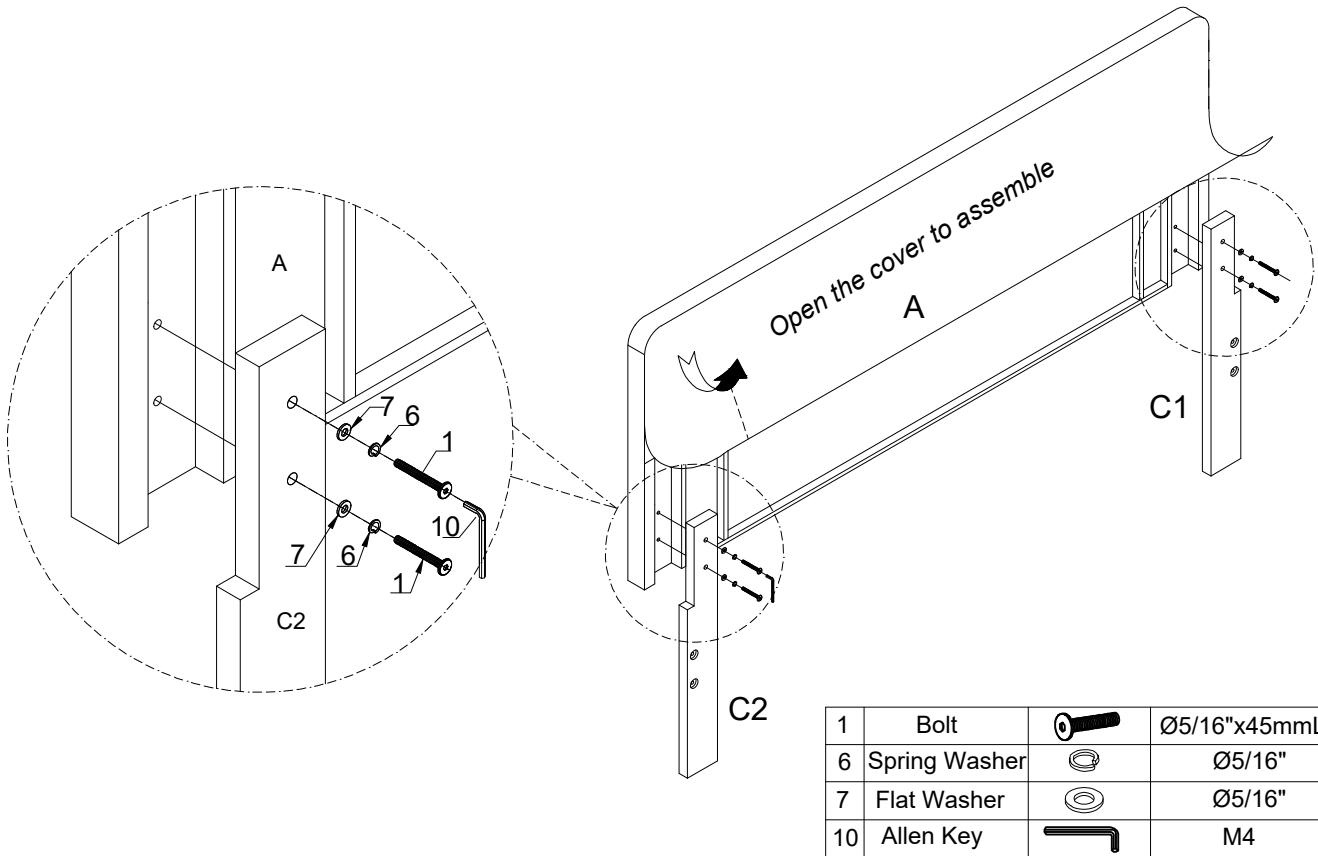

ASSEMBLY INSTRUCTION

Item No : WF306745

Description : KING BED

Thank you for purchasing this quality product. Be sure to check all packing material carefully for small part that may have come loose inside the carton during shipment