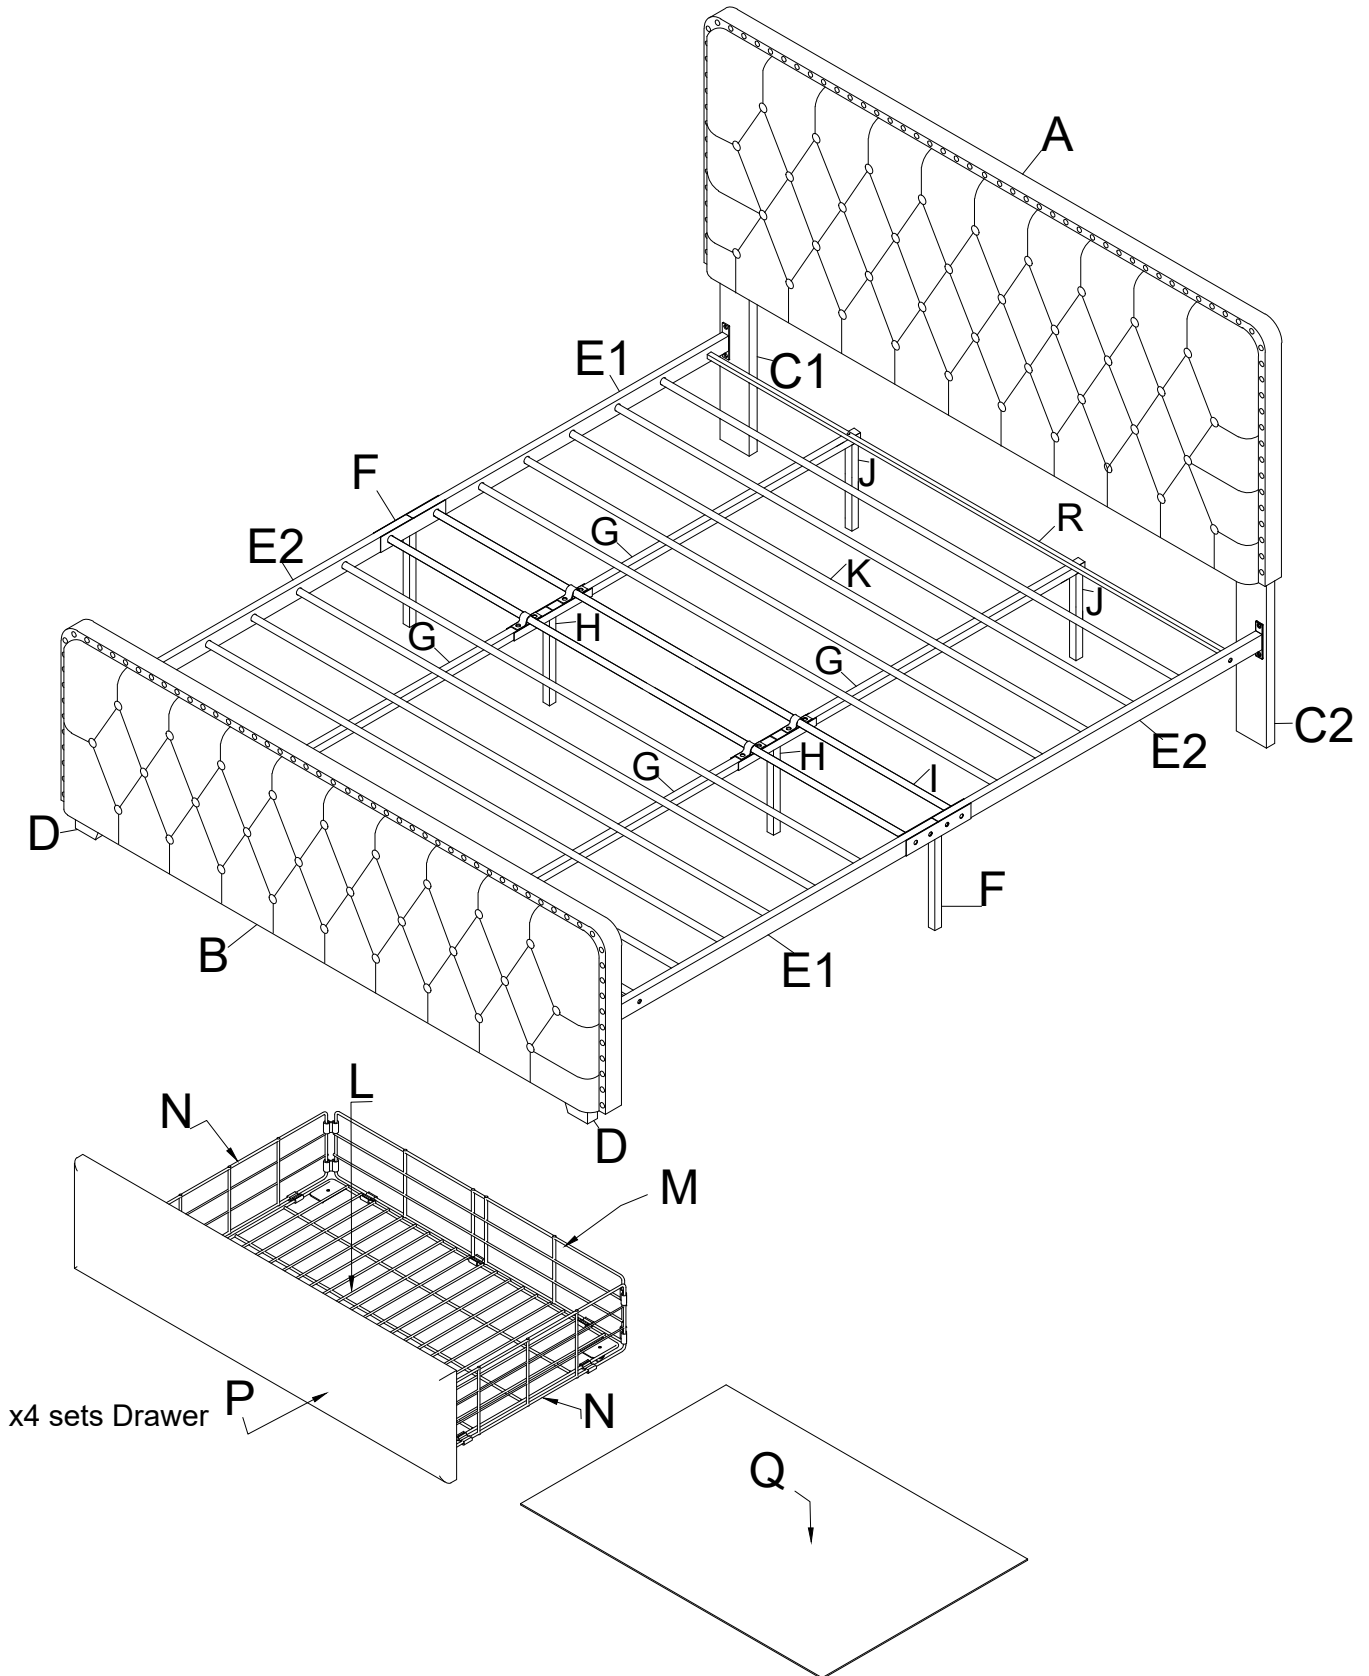

PART LIST OF BED:

No.	Description	Sketch	Quantity
A	Headboard		1PC
B	Footboard		1PC
C1	Left Post		1PC
C2	Right Post		1PC
D	Wood Legs		2PCS
E1	Side Rail		2PCS
E2	Side Rail		2PCS
F	Side Rail Support Legs		2PCS
G	Middle Support Slats		4PCS
H	Middle Legs		2PCS
J	Reinforcement legs		4PCS
K	Slats		10PCS
I	Round Slats (use Bolt)		2PCS
R	Rectangle Slats (use Bolt)		2PCS

HARDWARE LIST OF BED:

No.	Description	Sketch	Size	Quantity
1	Flat Bolt		Ø5/16"x45mmL	4PCS
2	Flat Bolt		Ø5/16"x25mmL	8PCS
3	Flat Bolt		Ø1/4"x50mmL	8PCS
4	Flat Bolt		Ø1/4"x35mmL	8PCS
5	Flat Bolt		Ø1/4"x20mmL	8PCS
6	Spring Washer		Ø5/16"	12PCS
7	Flat Washer		Ø5/16"	12PCS
8	Spring Washer		Ø1/4"	12PCS
9	Flat Washer		Ø1/4"	24PCS
10	Allen Key		M4	1PC
11	Strap 2 Holes		-	4PCS

L	Bottom Panel		4PCS
M	Behind Side Panel		4PCS
N	Quarter Side Panel		8PCS
P	Upholstered Front Side Panel		4PCS
Q	Bottom Cover Panel		4PCS

ASSEMBLY INSTRUCTION

Item No : WF306745

Description : KING BED

Thank you for purchasing this quality product. Be sure to check all packing material carefully for small part that may have come loose inside the carton during shipment

ASSEMBLY INSTRUCTION

Item No : WF306745

Description : KING BED

Thank you for purchasing this quality product. Be sure to check all packing material carefully for small part that may have come loose inside the carton during shipment