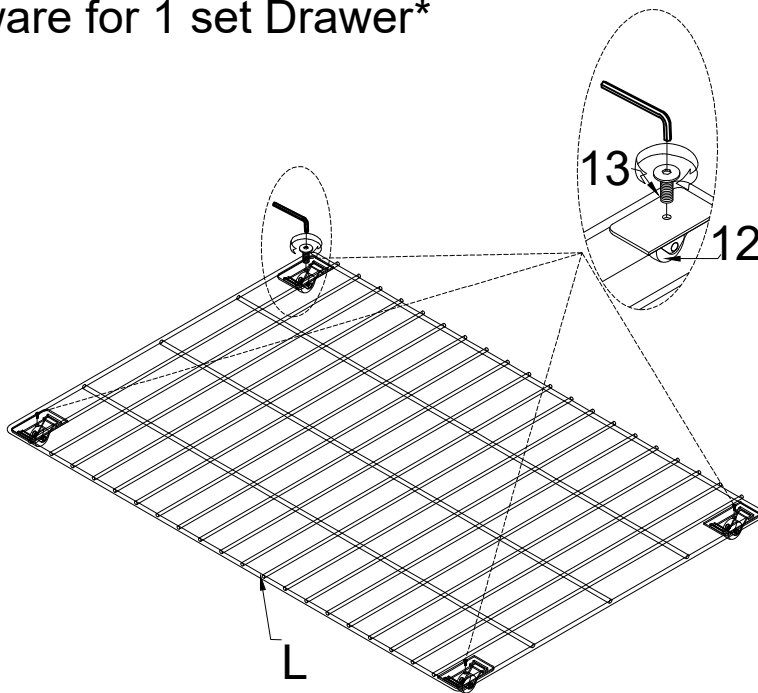

Hardware for 1 set Drawer

13	Flat Bolt		Ø1/4"*8mm	4PCS