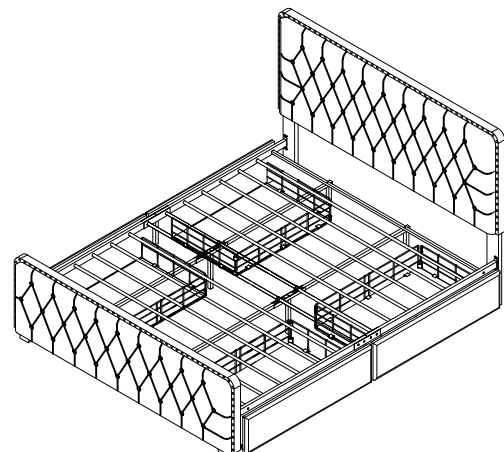

PART LIST OF BED:

No.	Description	Sketch	Quantity
A	Headboard		1PC
B	Footboard		1PC
C1	Left Post		1PC
C2	Right Post		1PC
D	Wood Legs		2PCS
E1	Side Rail		2PCS
E2	Side Rail		2PCS
F	Side Rail Support Legs		2PCS
G	Middle Support Slats		4PCS
H	Middle Legs		2PCS
J	Reinforcement legs		4PCS
K	Slats		10PCS
I	Round Slats (use Bolt)		2PCS
R	Rectangle Slats (use Bolt)		2PCS

HARDWARE LIST OF BED:

No.	Description	Sketch	Size	Quantity
1	Flat Bolt		Ø5/16"x45mmL	4PCS
2	Flat Bolt		Ø5/16"x25mmL	8PCS
3	Flat Bolt		Ø1/4"x50mmL	8PCS
4	Flat Bolt		Ø1/4"x35mmL	8PCS
5	Flat Bolt		Ø1/4"x20mmL	8PCS
6	Spring Washer		Ø5/16"	12PCS
7	Flat Washer		Ø5/16"	12PCS
8	Spring Washer		Ø1/4"	12PCS
9	Flat Washer		Ø1/4"	24PCS
10	Allen Key		M4	1PC
11	Strap 2 Holes		-	4PCS

L	Bottom Panel		4PCS
M	Behind Side Panel		4PCS
N	Quarter Side Panel		8PCS
P	Upholstered Front Side Panel		4PCS
Q	Bottom Cover Panel		4PCS

ASSEMBLY INSTRUCTION

Item No : WF306745

Description : KING BED

Thank you for purchasing this quality product. Be sure to check all packing material carefully for small part that may have come loose inside the carton during shipment