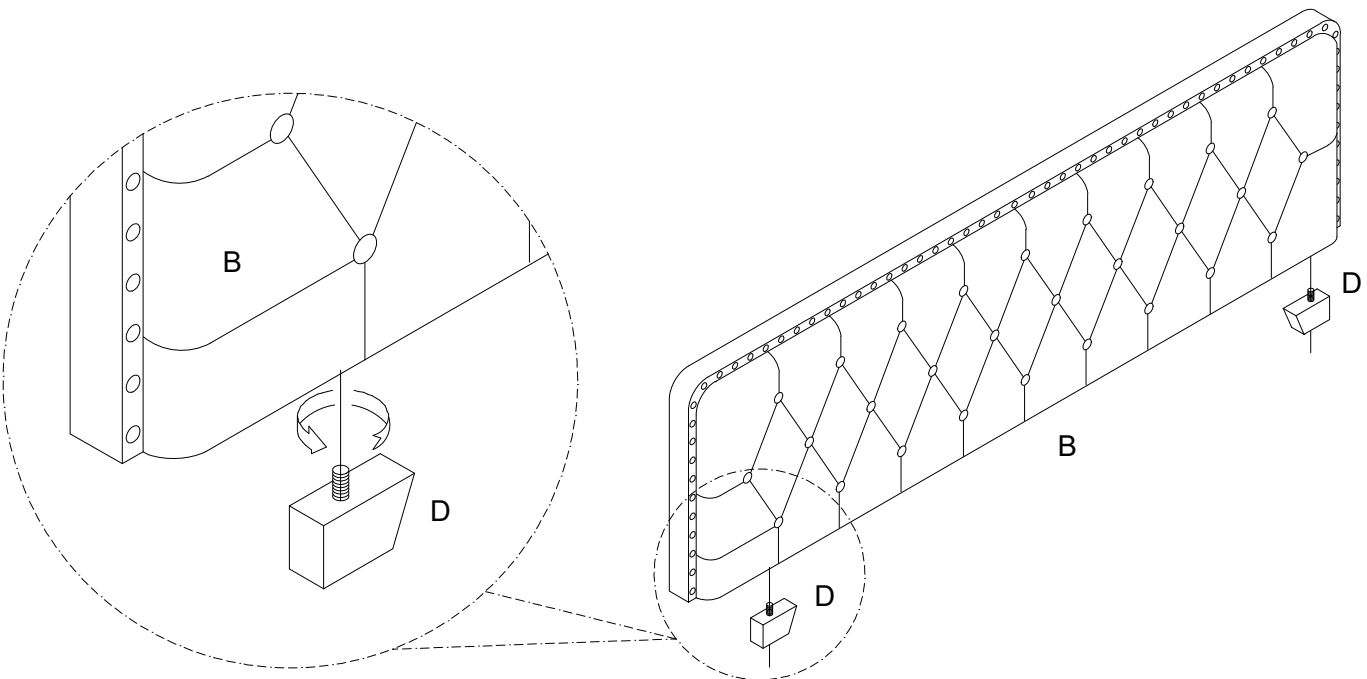

ASSEMBLY INSTRUCTION

Item No : WF306745

Description : KING BED

Thank you for purchasing this quality product. Be sure to check all packing material carefully for small part that may have come loose inside the carton during shipment