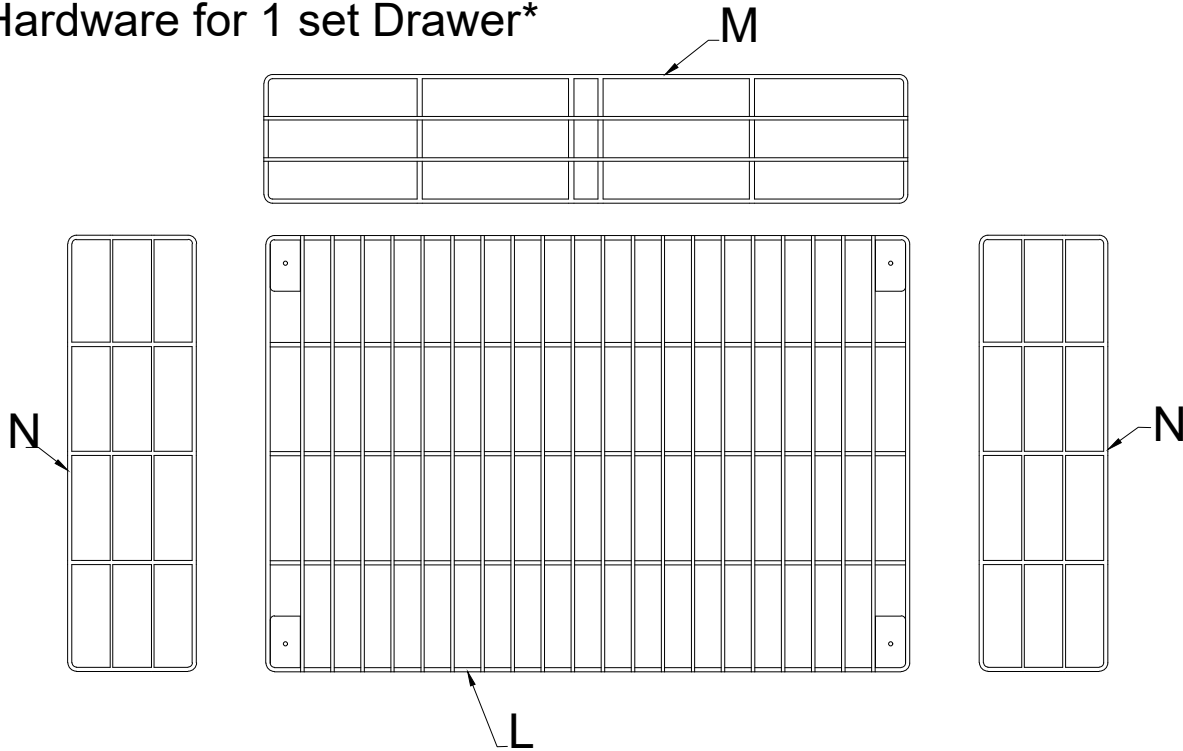

ASSEMBLY INSTRUCTION

Item No : WF306745

Description : KING BED

Thank you for purchasing this quality product. Be sure to check all packing material carefully for small part that may have come loose inside the carton during shipment

Hardware for 1 set Drawer