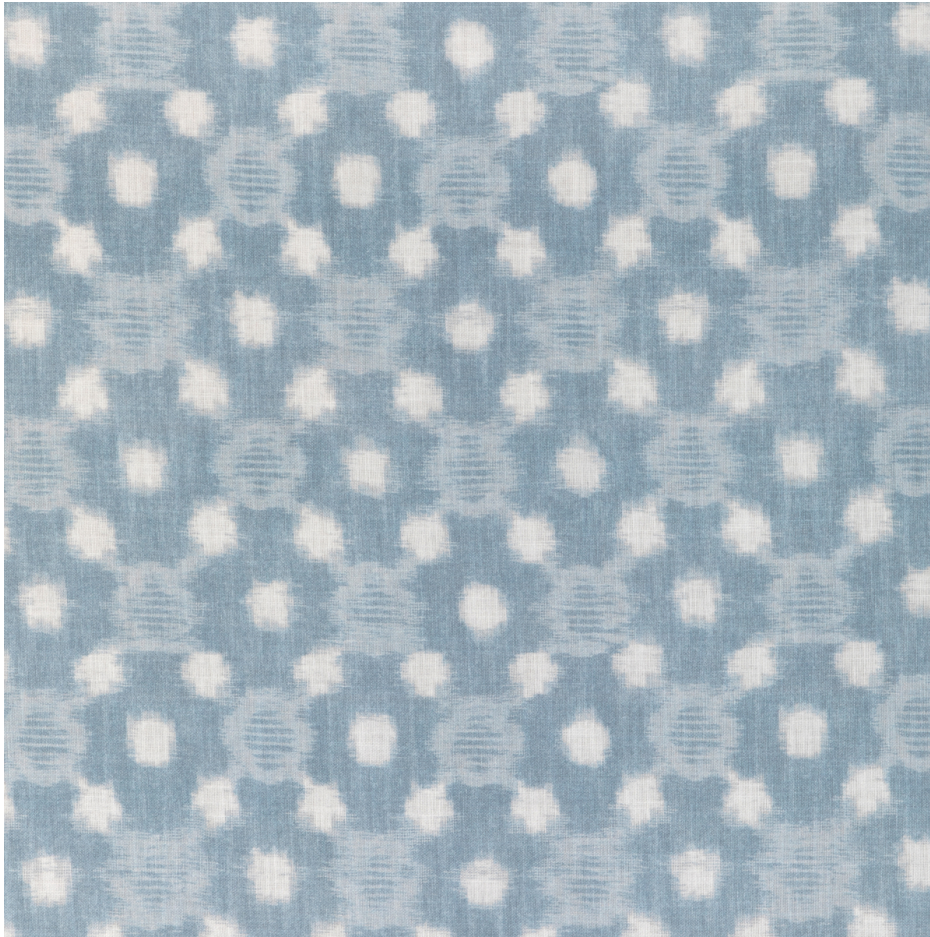

**Anjuna - Sky**  
SKU: ANJUNA.15.0

kravet

SKU: **ANJUNA.15.0**

Repeat UOM: **in in (0 cm)**

Horizontal Repeat: **13.5 in (34.29 cm)**

Type: **Indoor / Outdoor, Print**

Railroaded: **No**

Composition: **Polyester - 100%**

Width: **54 in (137.16 cm)**

Vertical Repeat: **11.5 in (29.21 cm)**

Brand: **Kravet Couture**

Finish: **C0 Soil And Stain Repellent Finish**

End Use: **Upholstery**

KRAVET INC. © 2024

kravet.com | customer.service@kravet.com | (800) 645-9068