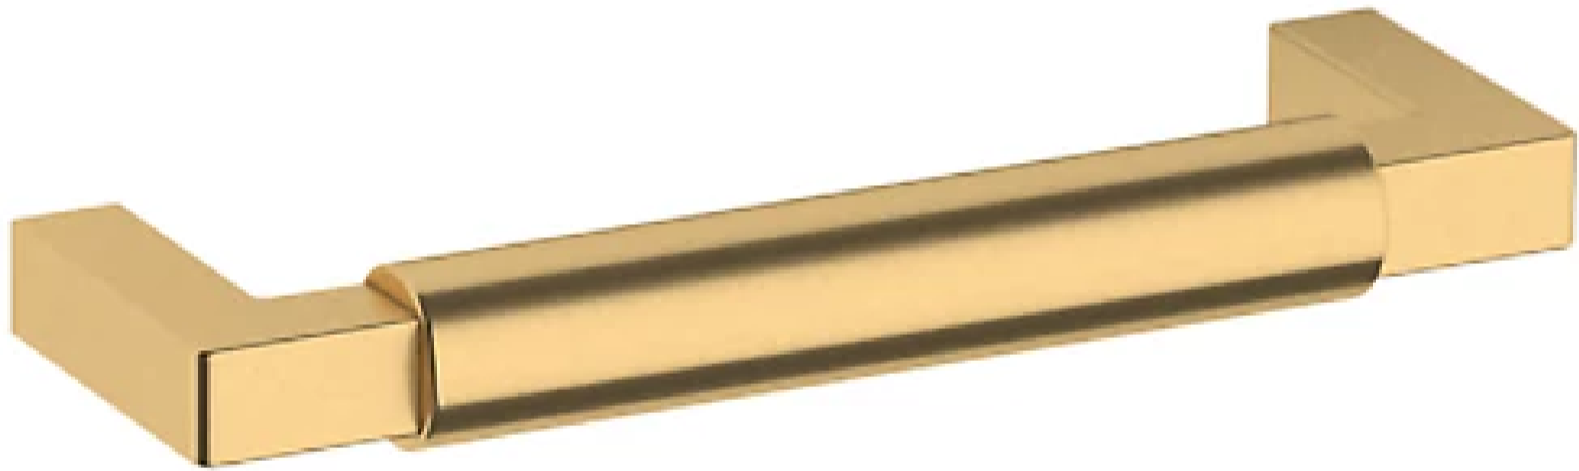

4431 GRAMERCY PULL

4" CTC

SPECIFICATIONS

STYLE	Contemporary
PROJECTION	1.34

4431 GRAMERCY PULL

4" CTC

ESTATE PORTFOLIO

Model Number:
4431.044.BIN

Key Features

- ✓ Designed to match the design of the stunning L029 or L030 lever, the sharp corners married with the round pulls makes for a bold pull that won't go unnoticed.
- ✓ Baldwin's Satin Brass is a smooth, matte finish with golden, warm tones. This Lifetime Finish is created to add a subtle gleam to the hardware for years to come, and comes with a Limited Lifetime Finish Warranty.

FINISHES OPTIONS

Satin Nickel - 150, US15

Lifetime (PVD) Polished Nickel - 055

Polished Chrome - 260

Lifetime (PVD) Satin Brass - 044

Satin Black - 190

Venetian Bronze - 112, 11P

Non-lacquered Brass - 031