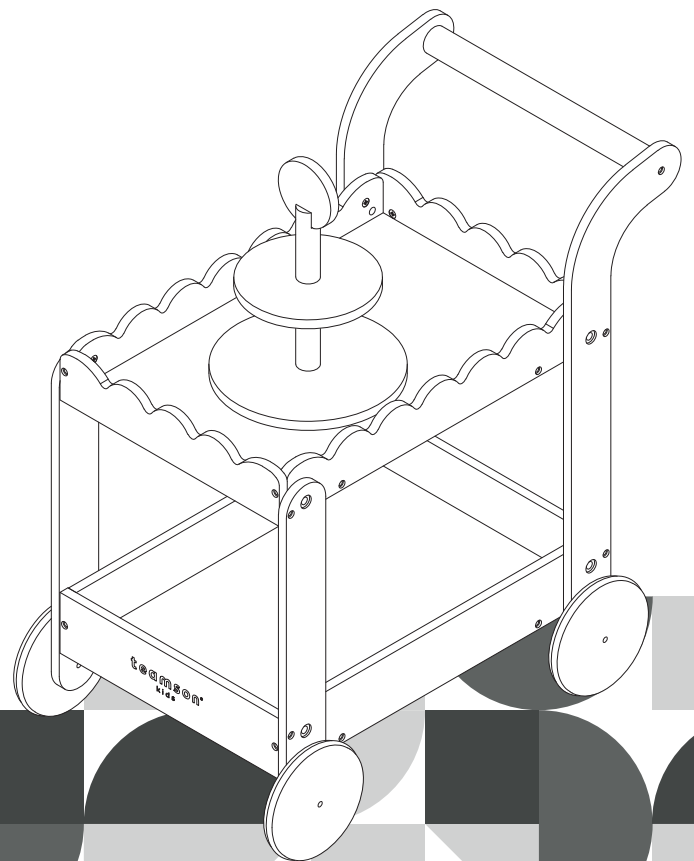

Extended Warranty  
Sign Up

E-1

Welcome to a  
world of imagination,  
fun and learning.

T-PF-0042-02F

Afternoon Sip Dessert  
Cart - White/ Mint

**WARNING**

CHOKING HAZARD - Small Parts  
Not for children under 3 years  
The product is to be assembled  
by an adult.