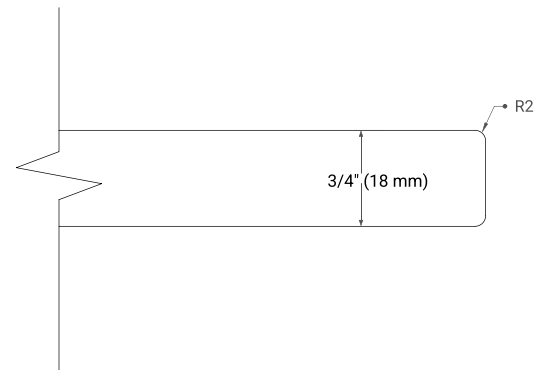

42" LEFT OFFSET CABINET

BASE CABINET DIMENSIONS

42" W x 21.5" D x 34.5" H

FEATURES

- Solid wood frame & plywood panels
- Dovetail drawers and joints
- Soft closing doors & drawers

HARDWARE FINISHES*

Brushed Nickel Satin Brass Matte Black Polished Chrome

43" LEFT OVAL SINK COUNTERTOP WITH 0.75 IN. THICKNESS

OVERALL DIMENSIONS

43" W x 22" D x 0.75" H

COUNTERTOP OPTIONS

Carrara Marble

FEATURES

- Solid countertop with mitered edges & seams
- Undermount white oval sink
- Pre-drilled for 8" widespread faucet

INCLUDED

- Countertop
- Matching Backsplash
- Oval Sink

COUNTERTOP PLAN VIEW

EDGE SIDE VIEW

THREE DIMENSIONAL COUNTERTOP VIEW