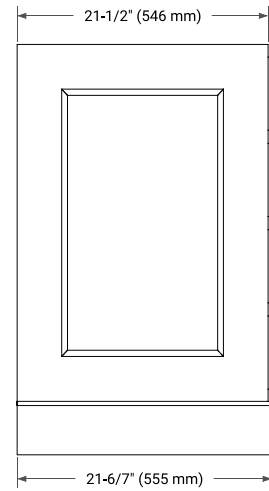

42" LEFT OFFSET CABINET

BASE CABINET DIMENSIONS

42" W x 21.5" D x 34.5" H

FEATURES

- Solid wood frame & plywood panels
- Dovetail drawers and joints
- Soft closing doors & drawers

HARDWARE FINISHES*

Brushed Nickel   Satin Brass   Matte Black   Polished Chrome

*Hardware comes preinstalled with the illustrated option. Other finishes are available on our online store if you prefer a different one.

AVAILABLE COLORS

White   Grey   Midnight Blue

FRONT VIEW

SIDE VIEW

PLAN VIEW