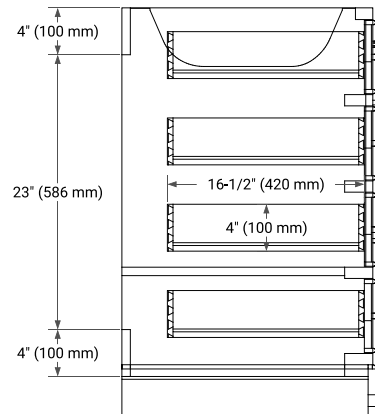

42" LEFT OFFSET CABINET

BASE CABINET DIMENSIONS

42" W x 21.5" D x 34.5" H

FEATURES

- Solid wood frame & plywood panels
- Dovetail drawers and joints
- Soft closing doors & drawers

HARDWARE FINISHES*

Brushed Nickel Satin Brass Matte Black Polished Chrome

43" LEFT OVAL SINK COUNTERTOP WITH 0.75 IN. THICKNESS

OVERALL DIMENSIONS

43" W x 22" D x 0.75" H

COUNTERTOP OPTIONS

Carrara Marble

FEATURES

- Solid countertop with mitered edges & seams
- Undermount white oval sink
- Pre-drilled for 8" widespread faucet

INCLUDED

- Countertop
- Matching Backsplash
- Oval Sink

COUNTERTOP PLAN VIEW

EDGE SIDE VIEW

THREE DIMENSIONAL COUNTERTOP VIEW