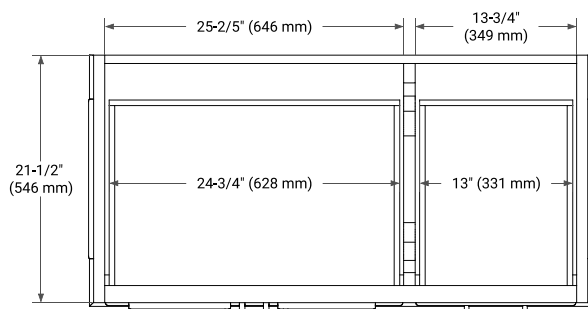

42" LEFT OFFSET CABINET

BASE CABINET DIMENSIONS

42" W x 21.5" D x 34.5" H

FEATURES

- Solid wood frame & plywood panels
- Dovetail drawers and joints
- Soft closing doors & drawers

HARDWARE FINISHES*

Brushed Nickel Satin Brass Matte Black Polished Chrome

43" LEFT OVAL SINK COUNTERTOP WITH 0.75 IN. THICKNESS

OVERALL DIMENSIONS

43" W x 22" D x 0.75" H

COUNTERTOP OPTIONS

Carrara Marble

FEATURES

- Solid countertop with mitered edges & seams
- Undermount white oval sink
- Pre-drilled for 8" widespread faucet

INCLUDED

- Countertop
- Matching Backsplash
- Oval Sink

COUNTERTOP PLAN VIEW

EDGE SIDE VIEW

THREE DIMENSIONAL COUNTERTOP VIEW