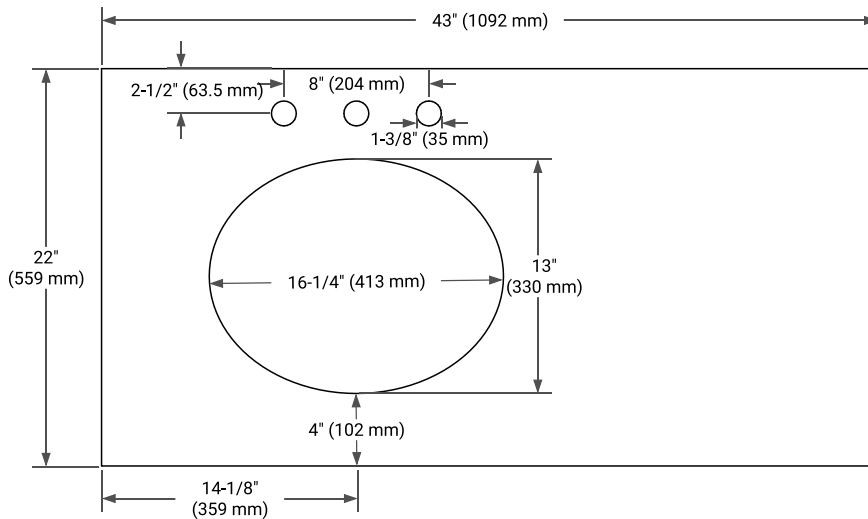

42" LEFT OFFSET CABINET

BASE CABINET DIMENSIONS

42" W x 21.5" D x 34.5" H

FEATURES

- Solid wood frame & plywood panels
- Dovetail drawers and joints
- Soft closing doors & drawers

HARDWARE FINISHES*

Brushed Nickel Satin Brass Matte Black Polished Chrome

43" LEFT OVAL SINK COUNTERTOP WITH 0.75 IN. THICKNESS

OVERALL DIMENSIONS

43" W x 22" D x 0.75" H

COUNTERTOP OPTIONS

Carrara Marble

FEATURES

- Solid countertop with mitered edges & seams
- Undermount white oval sink
- Pre-drilled for 8" widespread faucet

INCLUDED

- Countertop
- Matching Backsplash
- Oval Sink

COUNTERTOP PLAN VIEW

EDGE SIDE VIEW

THREE DIMENSIONAL COUNTERTOP VIEW