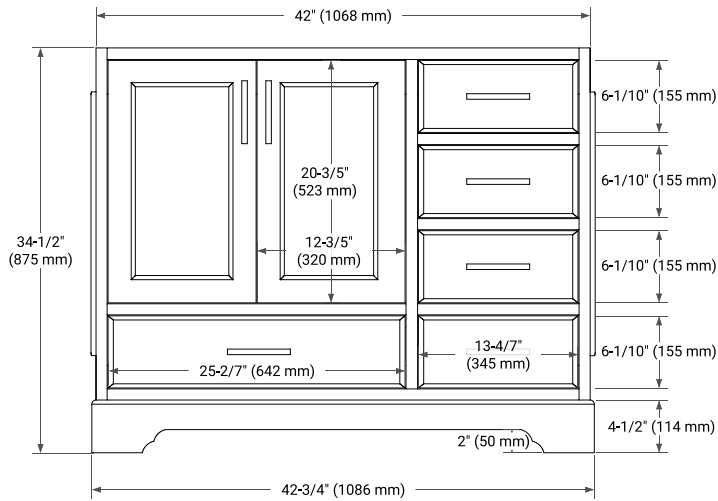

42" LEFT OFFSET CABINET

BASE CABINET DIMENSIONS

42" W x 21.5" D x 34.5" H

FEATURES

- Solid wood frame & plywood panels
- Dovetail drawers and joints
- Soft closing doors & drawers

HARDWARE FINISHES*

Brushed Nickel   Satin Brass   Matte Black   Polished Chrome

*Hardware comes preinstalled with the illustrated option. Other finishes are available on our online store if you prefer a different one.

AVAILABLE COLORS

White   Grey   Midnight Blue

FRONT VIEW

SIDE VIEW

PLAN VIEW