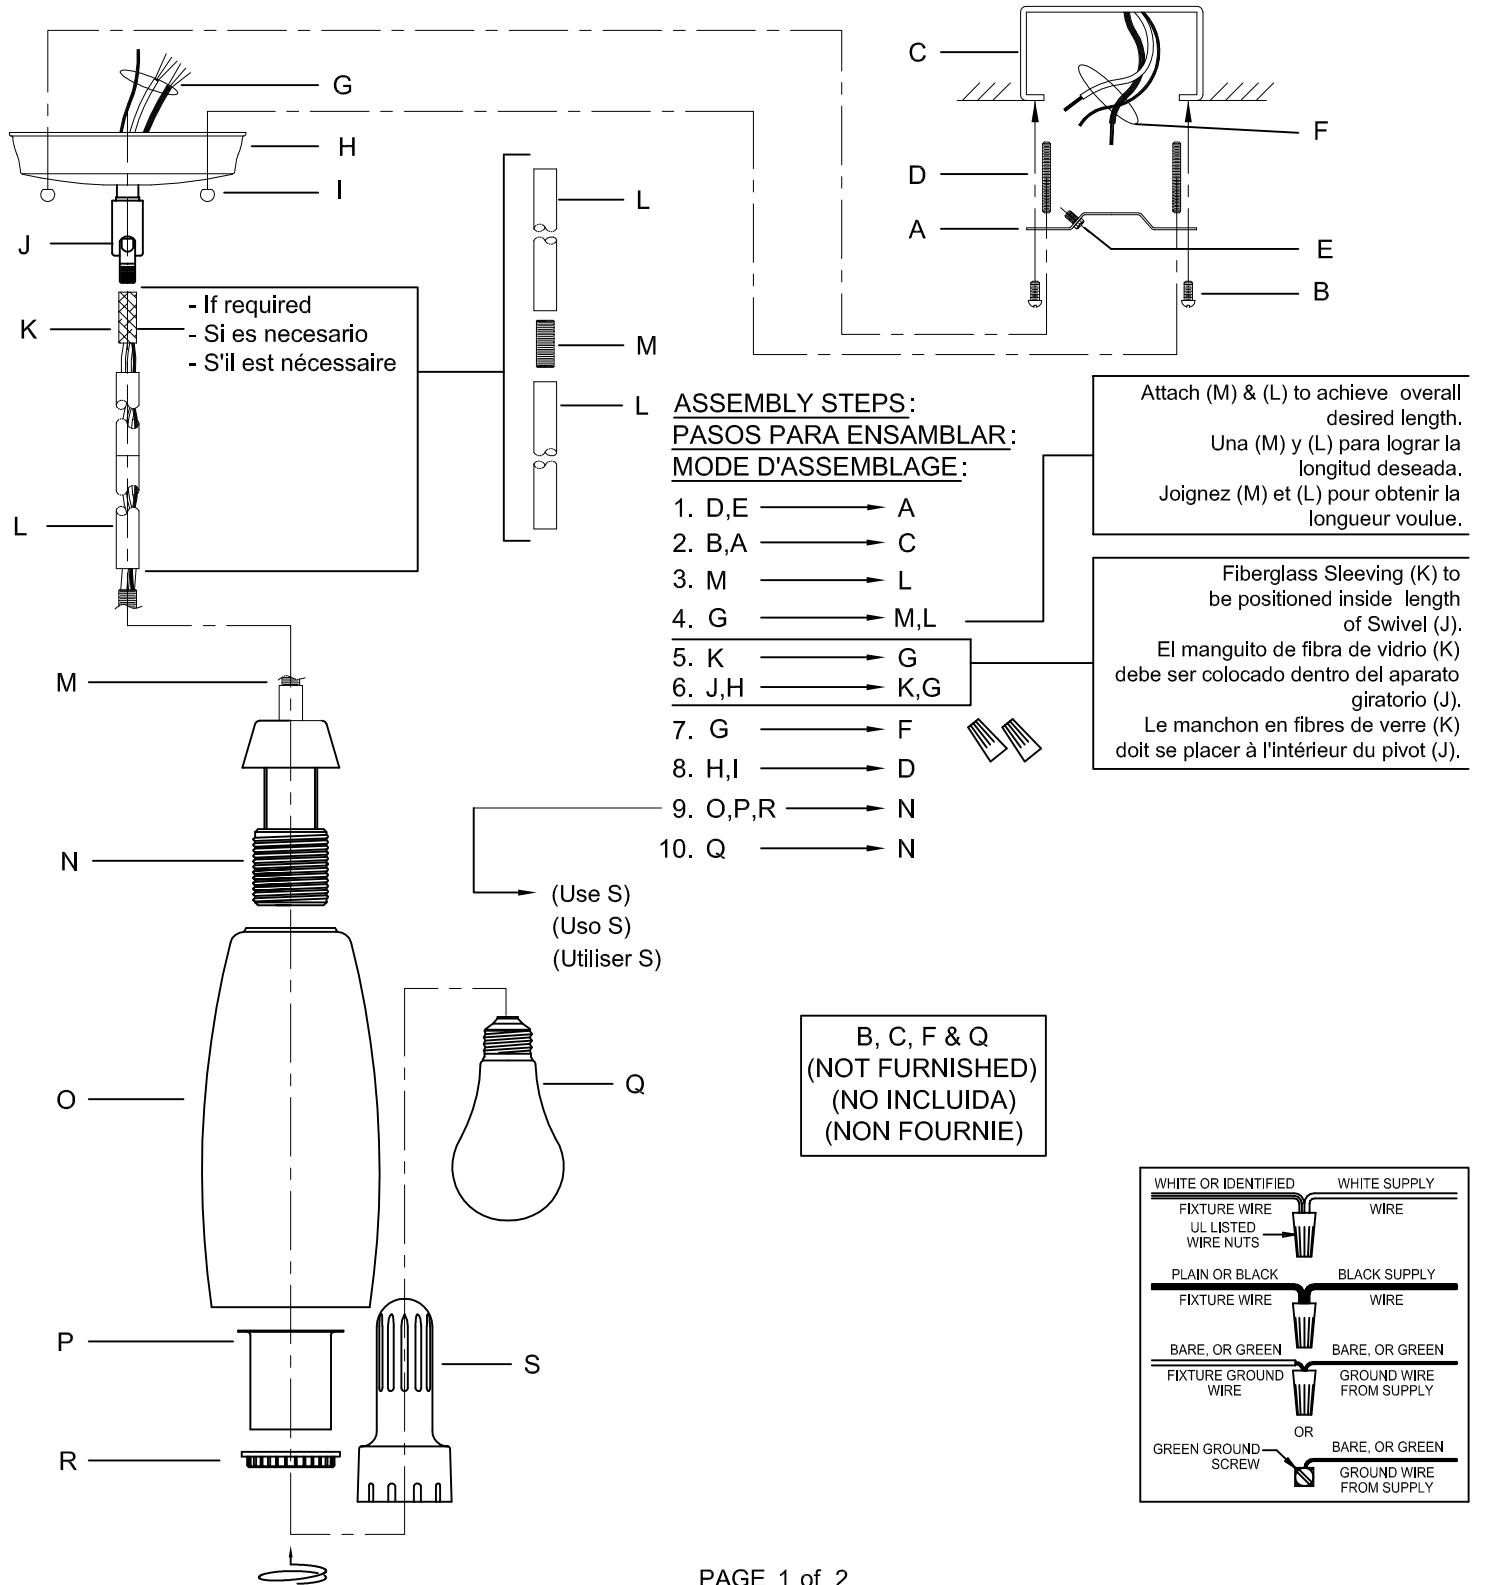

Assembly & Installation Instructions

CAUTION: Read instructions carefully and turn electricity off at main circuit breaker panel before beginning installation.

*****
WARNING - If any Special Control Devices are used with this Fixture, Follow the Instructions Carefully to assure full compliance with N.E.C. requirements. If there are any questions, contact a Qualified Electrical Contractor.

WARNING - This product contains chemicals known to the State of California to cause cancer, birth defects and /or other reproductive harm. Thoroughly wash hands after installing, handling, cleaning, or otherwise touching this product.

CAUTION - All glass is fragile, use care when handling Glass component(s) and or Lamp(s).
*****