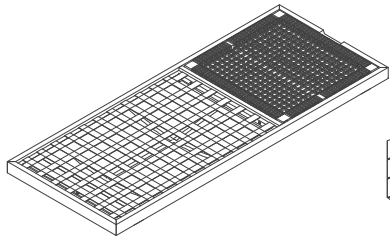

ASSEMBLY INSTRUCTIONS

OUTDOOR CHAISE

A = 1 pce

B1 = 1pce

B2 = 1pce

m8 x 40
C = 12pcs

D = 12pcs

E = 1pce