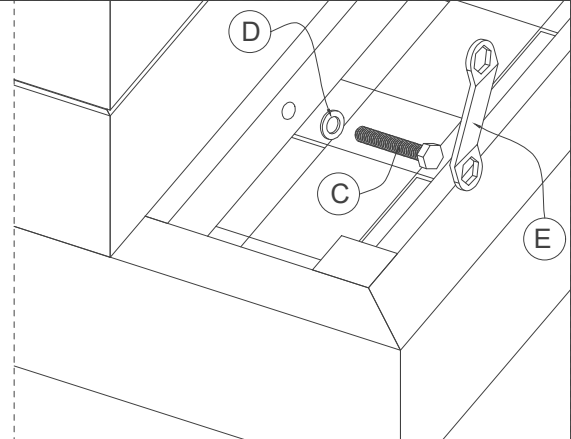

ASSEMBLY INSTRUCTIONS

OUTDOOR CHAISE

D = 12pcs

1

3

4