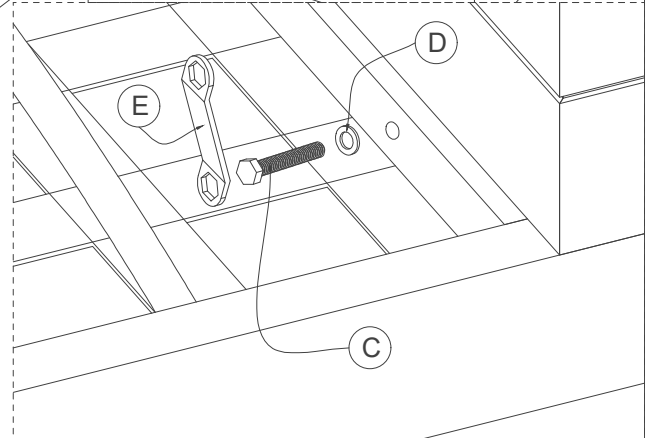

ASSEMBLY INSTRUCTIONS

OUTDOOR CHAISE

D = 12pcs

1

3

4