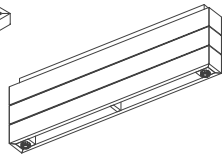

ASSEMBLY INSTRUCTIONS

OUTDOOR CHAISE

A = 1 pce

B1 = 1pce

B2 = 1pce

m8 x 40
C = 12pcs

D = 12pcs

E = 1pce