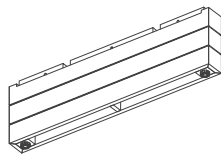

ASSEMBLY INSTRUCTIONS

OUTDOOR CHAISE

A = 1 pce

B1 = 1pce

B2 = 1pce

m8 x 40
C = 12pcs

D = 12pcs

E = 1pce