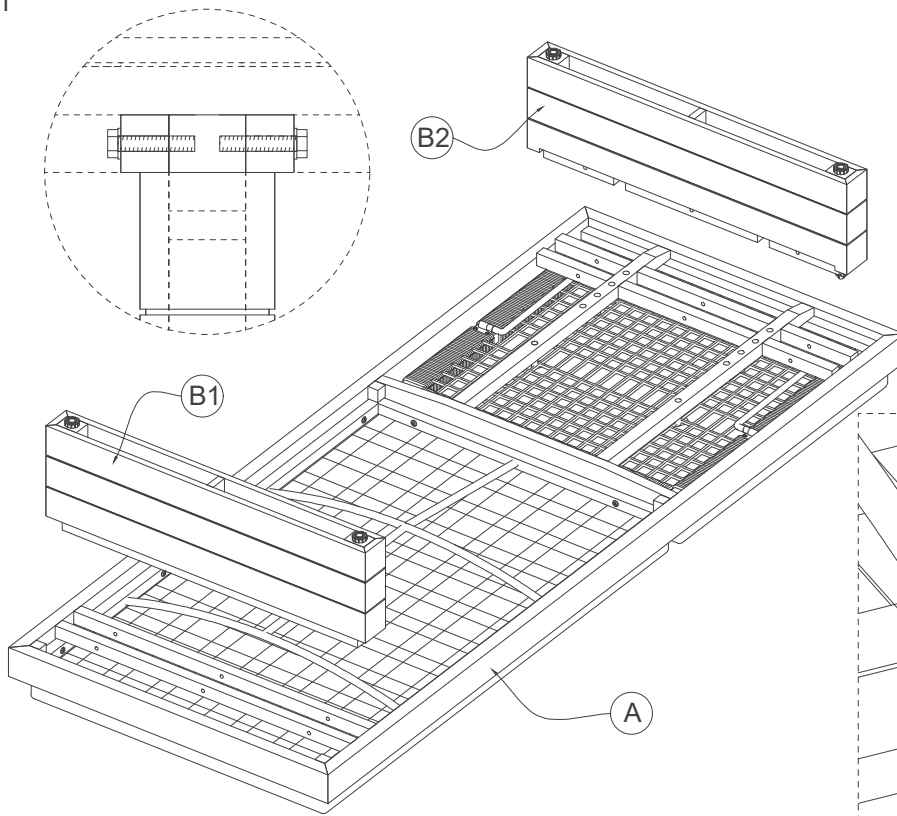

ASSEMBLY INSTRUCTIONS

OUTDOOR CHAISE

A = 1 pce

B1 = 1pce

B2 = 1pce

m8 x 40
C = 12pcs

D = 12pcs

E = 1pce

1

3

4