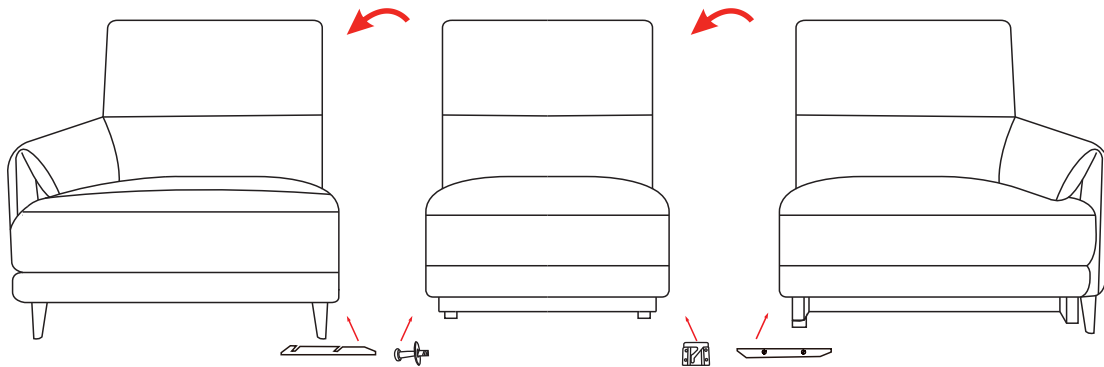

Assembly Instruction

Assembly Instruction

Finished Sofa

Parts List

A		Screw M8×40MM	2PCS
B		Metal Legs(115×60×140mm)	2PCS

Installation

AL1,5-E

Assembly Instruction

Finished Sofa

Parts List

A		Screw M8×40MM	3PCS
B		Metal Legs(115×60×140mm)	3PCS
C		Black Legs	2PCS

Installation

F-C

Assembly Instruction

Finished Sofa

Parts List

A		Screw M8×40MM	5PCS
B		Metal Legs(115×60×140mm)	5PCS
C		Black Legs	1PCS

Installation

TR1,5