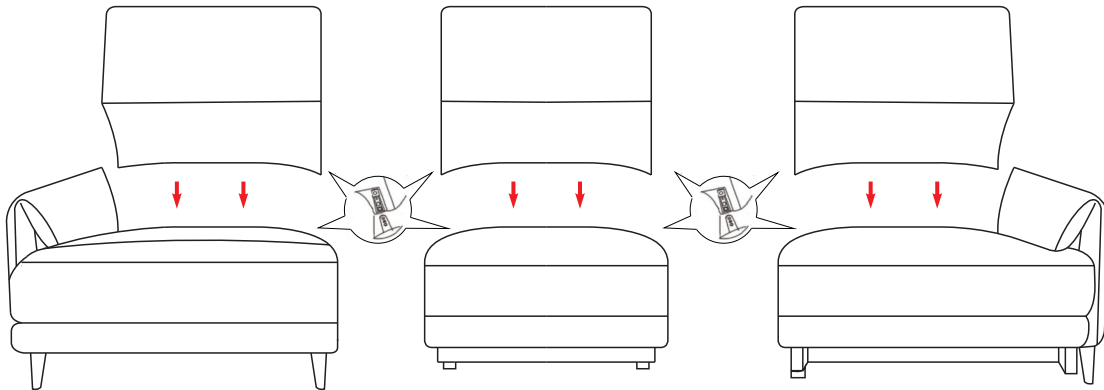

Assembly Instruction

Assembly Instruction

Finished Sofa

Parts List

A		Screw M8×40MM	2PCS
B		Metal Legs(115×60×140mm)	2PCS

Installation

AL1,5-E

Assembly Instruction

Finished Sofa

Parts List

A		Screw M8×40MM	3PCS
B		Metal Legs(115×60×140mm)	3PCS
C		Black Legs	2PCS

Installation

F-C

Assembly Instruction

Finished Sofa

Parts List

A		Screw M8×40MM	5PCS
B		Metal Legs(115×60×140mm)	5PCS
C		Black Legs	1PCS

Installation

TR1,5