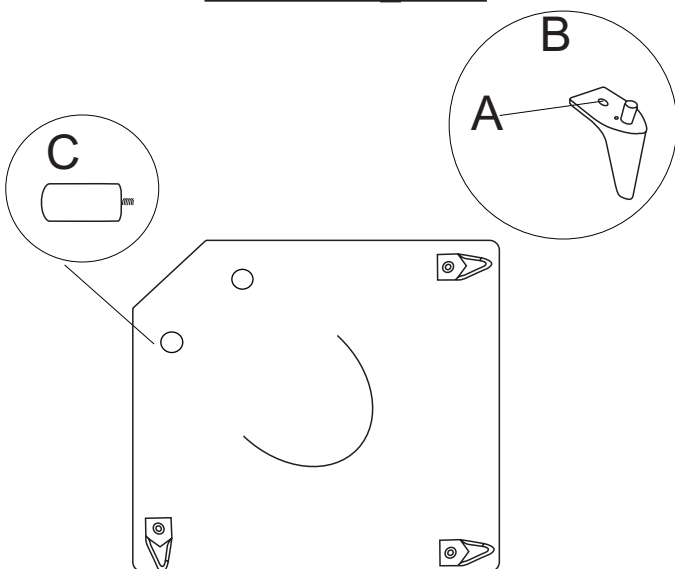

Assembly Instruction

Assembly Instruction

Finished Sofa

Parts List

A		Screw M8×40MM	2PCS
B		Metal Legs(115×60×140mm)	2PCS

Installation

AL1,5-E

Assembly Instruction

Finished Sofa

Parts List

A		Screw M8×40MM	3PCS
B		Metal Legs(115×60×140mm)	3PCS
C		Black Legs	2PCS

Installation

F-C

Assembly Instruction

Finished Sofa

Parts List

A		Screw M8×40MM	5PCS
B		Metal Legs(115×60×140mm)	5PCS
C		Black Legs	1PCS

Installation

TR1,5