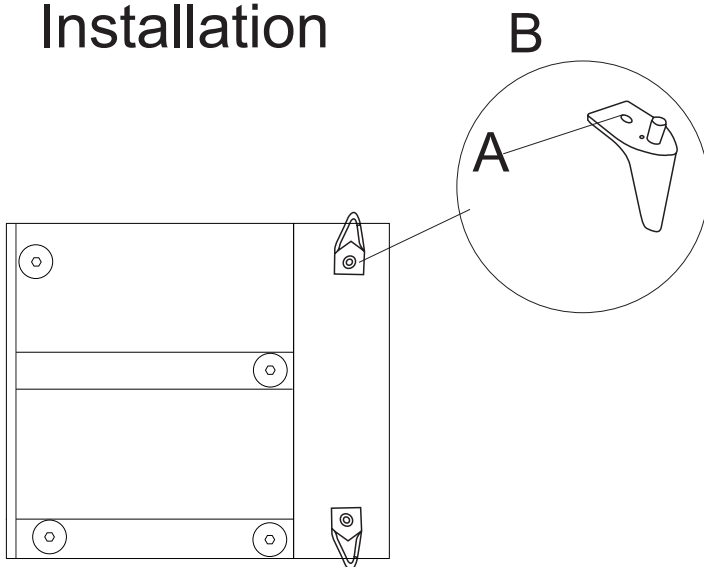

Assembly Instruction

Assembly Instruction

Finished Sofa

Parts List

A		Screw M8×40MM	2PCS
B		Metal Legs(115×60×140mm)	2PCS

Installation

AL1,5-E

Assembly Instruction

Finished Sofa

Parts List

A		Screw M8×40MM	3PCS
B		Metal Legs(115×60×140mm)	3PCS
C		Black Legs	2PCS

Installation

F-C

Assembly Instruction

Finished Sofa

Parts List

A		Screw M8×40MM	5PCS
B		Metal Legs(115×60×140mm)	5PCS
C		Black Legs	1PCS

Installation

TR1,5