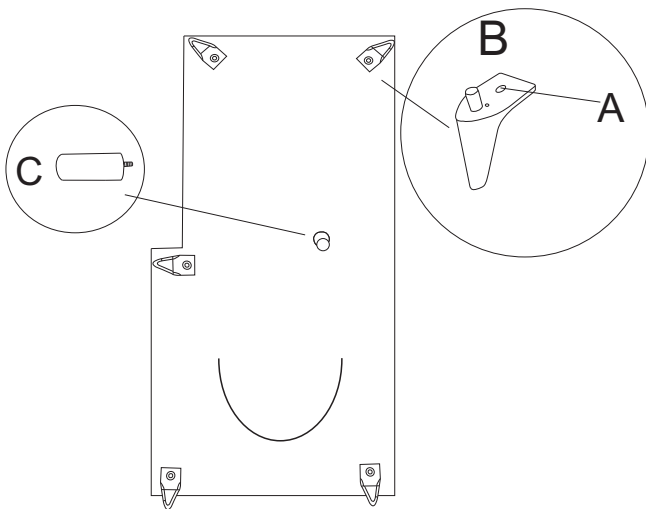

Assembly Instruction

Assembly Instruction

Finished Sofa

Parts List

A		Screw M8×40MM	2PCS
B		Metal Legs(115×60×140mm)	2PCS

Installation

AL1,5-E

Assembly Instruction

Finished Sofa

Parts List

A		Screw M8×40MM	3PCS
B		Metal Legs(115×60×140mm)	3PCS
C		Black Legs	2PCS

Installation

F-C

Assembly Instruction

Finished Sofa

Parts List

A		Screw M8×40MM	5PCS
B		Metal Legs(115×60×140mm)	5PCS
C		Black Legs	1PCS

Installation

TR1,5