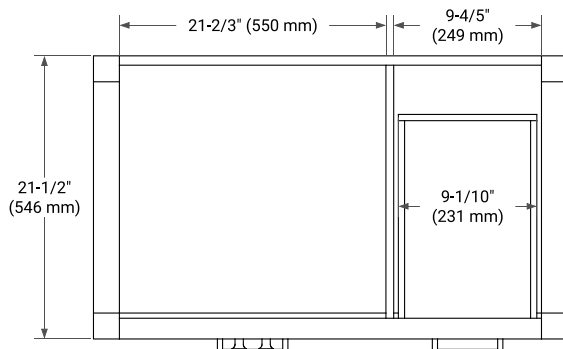

36" LEFT OFFSET CABINET

BASE CABINET DIMENSIONS

36" W x 21.5" D x 33.5" H

FEATURES

- Solid wood frame with engineered wood panels
- Dovetail drawers and joints
- Soft closing doors & drawers

HARDWARE FINISHES*

Brushed Nickel   Satin Brass   Matte Black   Polished Chrome

Hardware comes preinstalled with the illustrated option. Other finishes are available on our online store if you prefer a different one.

AVAILABLE COLORS

White   Grey

FRONT VIEW

SIDE VIEW

PLAN VIEW