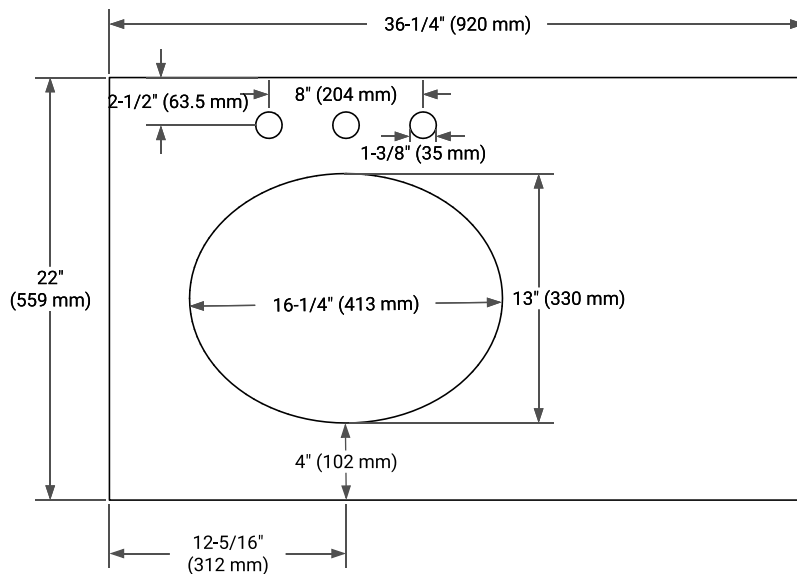

## PLAN VIEW

## OVERALL DIMENSIONS

36.25" W x 22" D x 1.5" H

## FEATURES

- Solid countertop with mitered edges & seams
- Undermount white oval sink
- Pre-drilled for 8" widespread faucet

## COUNTERTOP PLAN VIEW