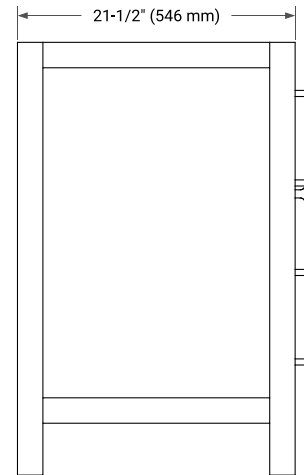

36" LEFT OFFSET CABINET

BASE CABINET DIMENSIONS

36" W x 21.5" D x 33.5" H

FEATURES

- Solid wood frame with engineered wood panels
- Dovetail drawers and joints
- Soft closing doors & drawers

HARDWARE FINISHES*

Brushed Nickel   Satin Brass   Matte Black   Polished Chrome

Hardware comes preinstalled with the illustrated option. Other finishes are available on our online store if you prefer a different one.

AVAILABLE COLORS

White   Grey

FRONT VIEW

SIDE VIEW

PLAN VIEW