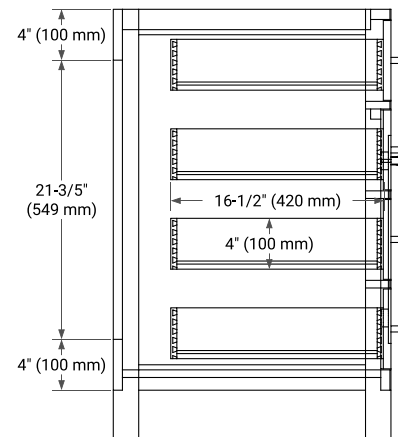

36" LEFT OFFSET CABINET

BASE CABINET DIMENSIONS

36" W x 21.5" D x 33.5" H

FEATURES

- Solid wood frame with engineered wood panels
- Dovetail drawers and joints
- Soft closing doors & drawers

HARDWARE FINISHES*

Brushed Nickel   Satin Brass   Matte Black   Polished Chrome

Hardware comes preinstalled with the illustrated option. Other finishes are available on our online store if you prefer a different one.

AVAILABLE COLORS

White   Grey

FRONT VIEW

SIDE VIEW

PLAN VIEW