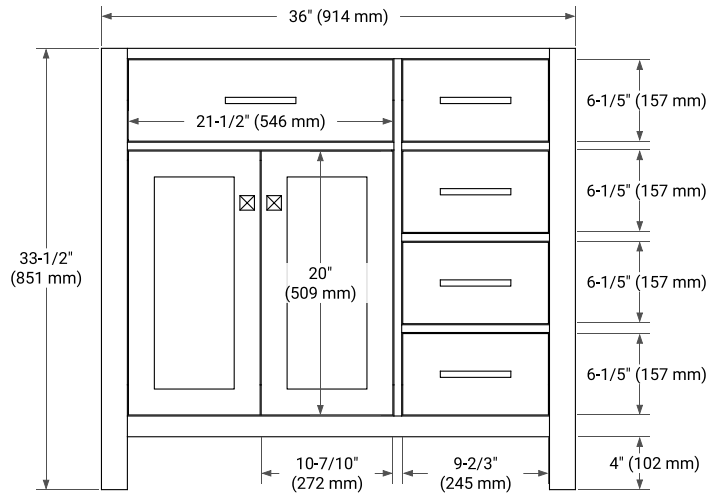

36" LEFT OFFSET CABINET

BASE CABINET DIMENSIONS

36" W x 21.5" D x 33.5" H

FEATURES

- Solid wood frame with engineered wood panels
- Dovetail drawers and joints
- Soft closing doors & drawers

HARDWARE FINISHES*

Brushed Nickel   Satin Brass   Matte Black   Polished Chrome

Hardware comes preinstalled with the illustrated option. Other finishes are available on our online store if you prefer a different one.

AVAILABLE COLORS

White   Grey

FRONT VIEW

SIDE VIEW

PLAN VIEW