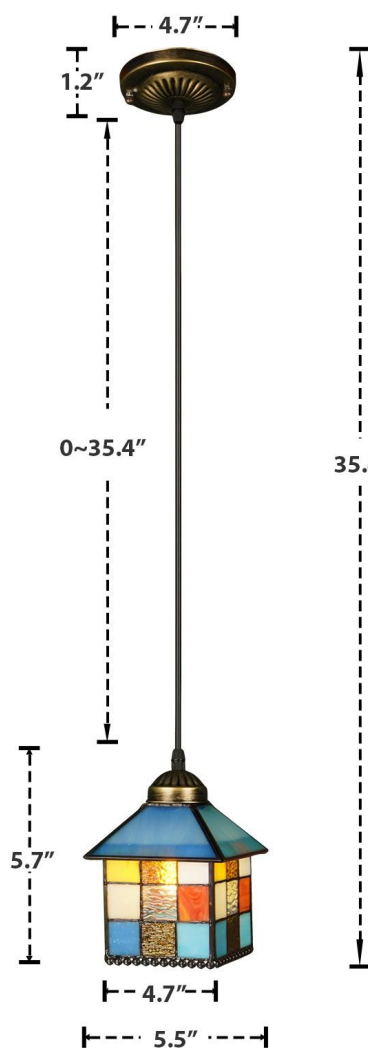

PRODUCT DIMENSION

LAMP BODY COLOR: ANTIQUE BRONZE

MATERIAL: WROUGHT IRON + GLASS

E26 BASE X1

MAX 60W PER BULB, 110V

(INCLUDES 1 WARM LIGHT SOURCES)

PRODUCT WEIGHT: 2.31 LB