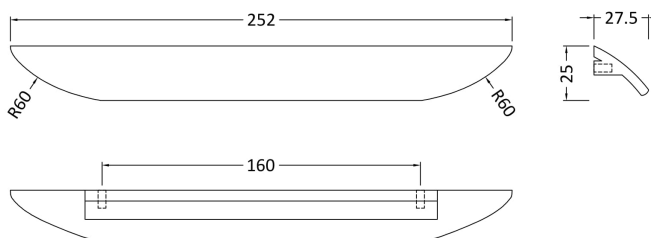

**Sales Code:** H109

**Description:** Finger Pull Handle 160mm

**Product Dimensions**

Length (mm):	
Width (mm):	252
Height (mm):	25
Depth (mm):	28
Nett Weight (kg):	0.96

**Packaging Dimensions**

Height (mm):	30
Width (mm):	20
Depth (mm):	41
Gross Weight (kg):	0.96

**Packaging Data**

Box Colour:	Polybagged
Box Qty:	1
Label Size:	100 x 50
Label Colour:	White Label
Label Qty:	1

**Outer Box Dimensions (If Applicable)**

Height (mm):	
Width (mm):	
Length (mm):	
Depth (mm):	
Gross Weight (kg):	
Barcode:	5056211899815

**Product Details**

Country of Origin:	Turkey
Fitting Instruction:	No
CE Certification:	N/A
Product Material:	Aluminium
Heating Element Wattage:	Not Applicable
Colour/Finish:	Chrome
Product Diameter:	N/A
Connection Size:	160mm Centres