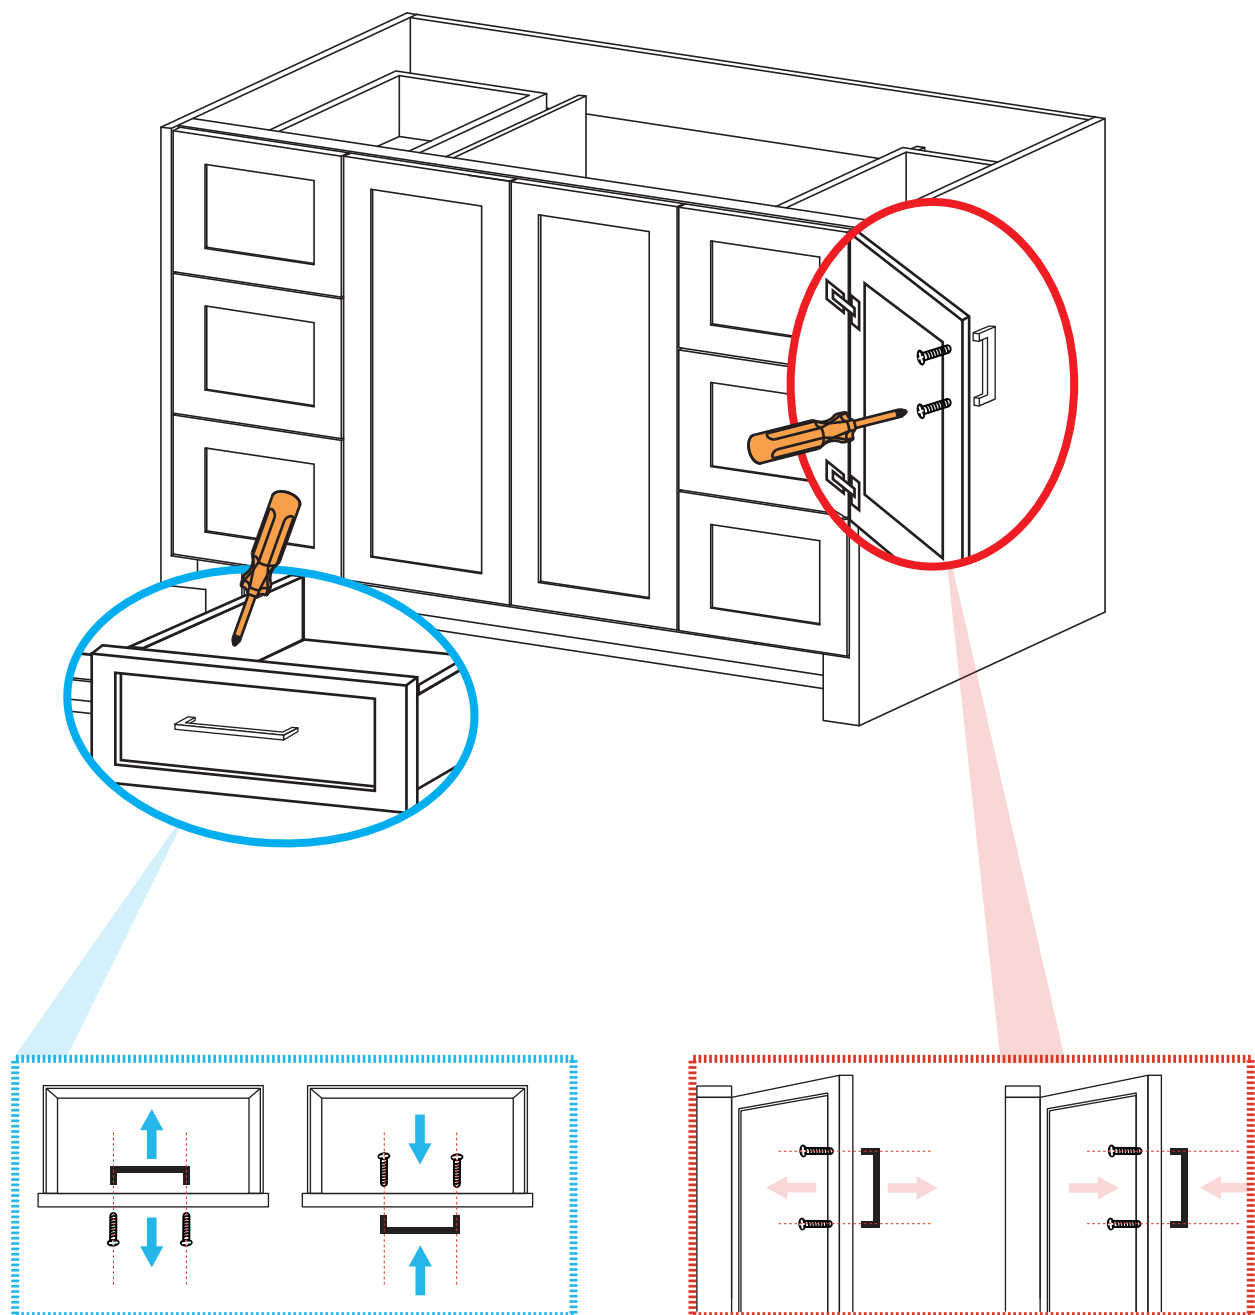

# MODEL O-SBE-48LGY

NOTE: Any size of the vanity's intallation steps are the same.

## INSTALLATION STEPS

**Install the handle:** loosen the screw of the handle which pre-installed inside the vanity, and take it out, according to the same location to install the handle on the opposite side of the cabinet surface.